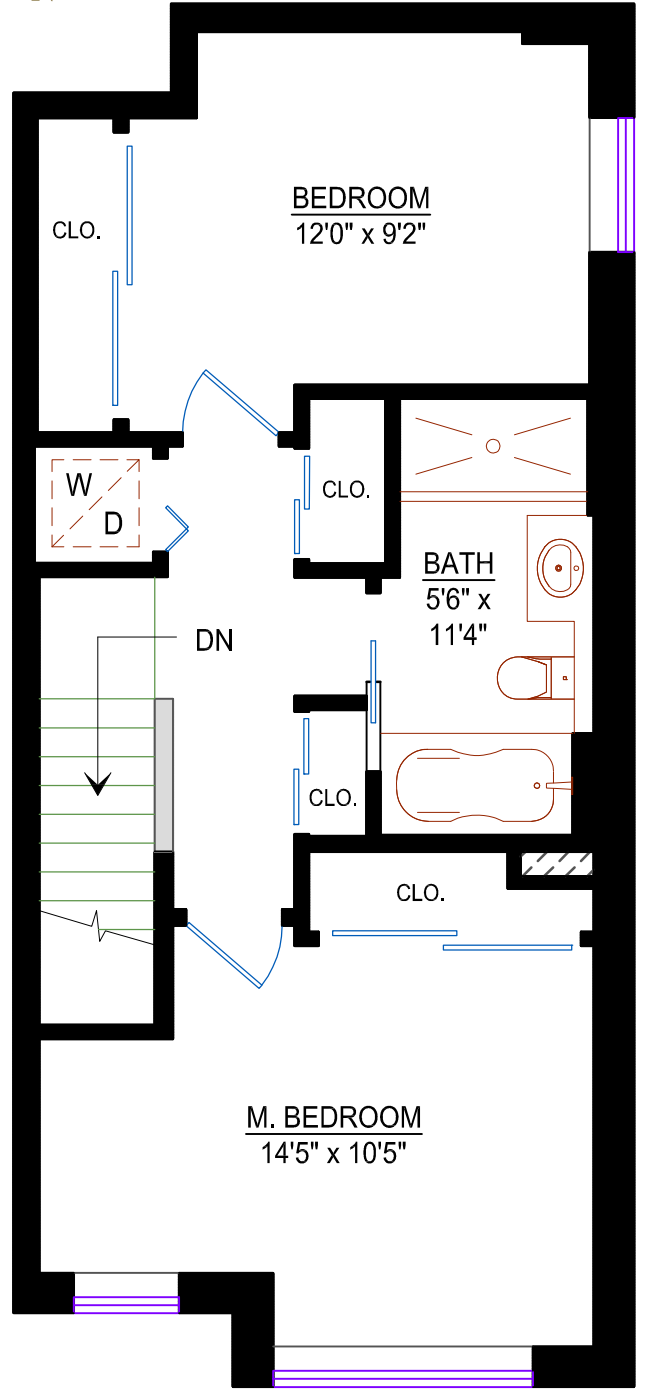

MAIN LEVEL
Area: 593 sq. ft.

5 SCALE - FEET 0

UPPER LEVEL
Area: 525 sq. ft.

550 Smithe Street
Vancouver, BC

Main Level: 593 sq. ft.
Upper Level: 525 sq. ft.
* Total: 1118 sq. ft.

* (Note: Total Footage As Per Registered Strata Documents)