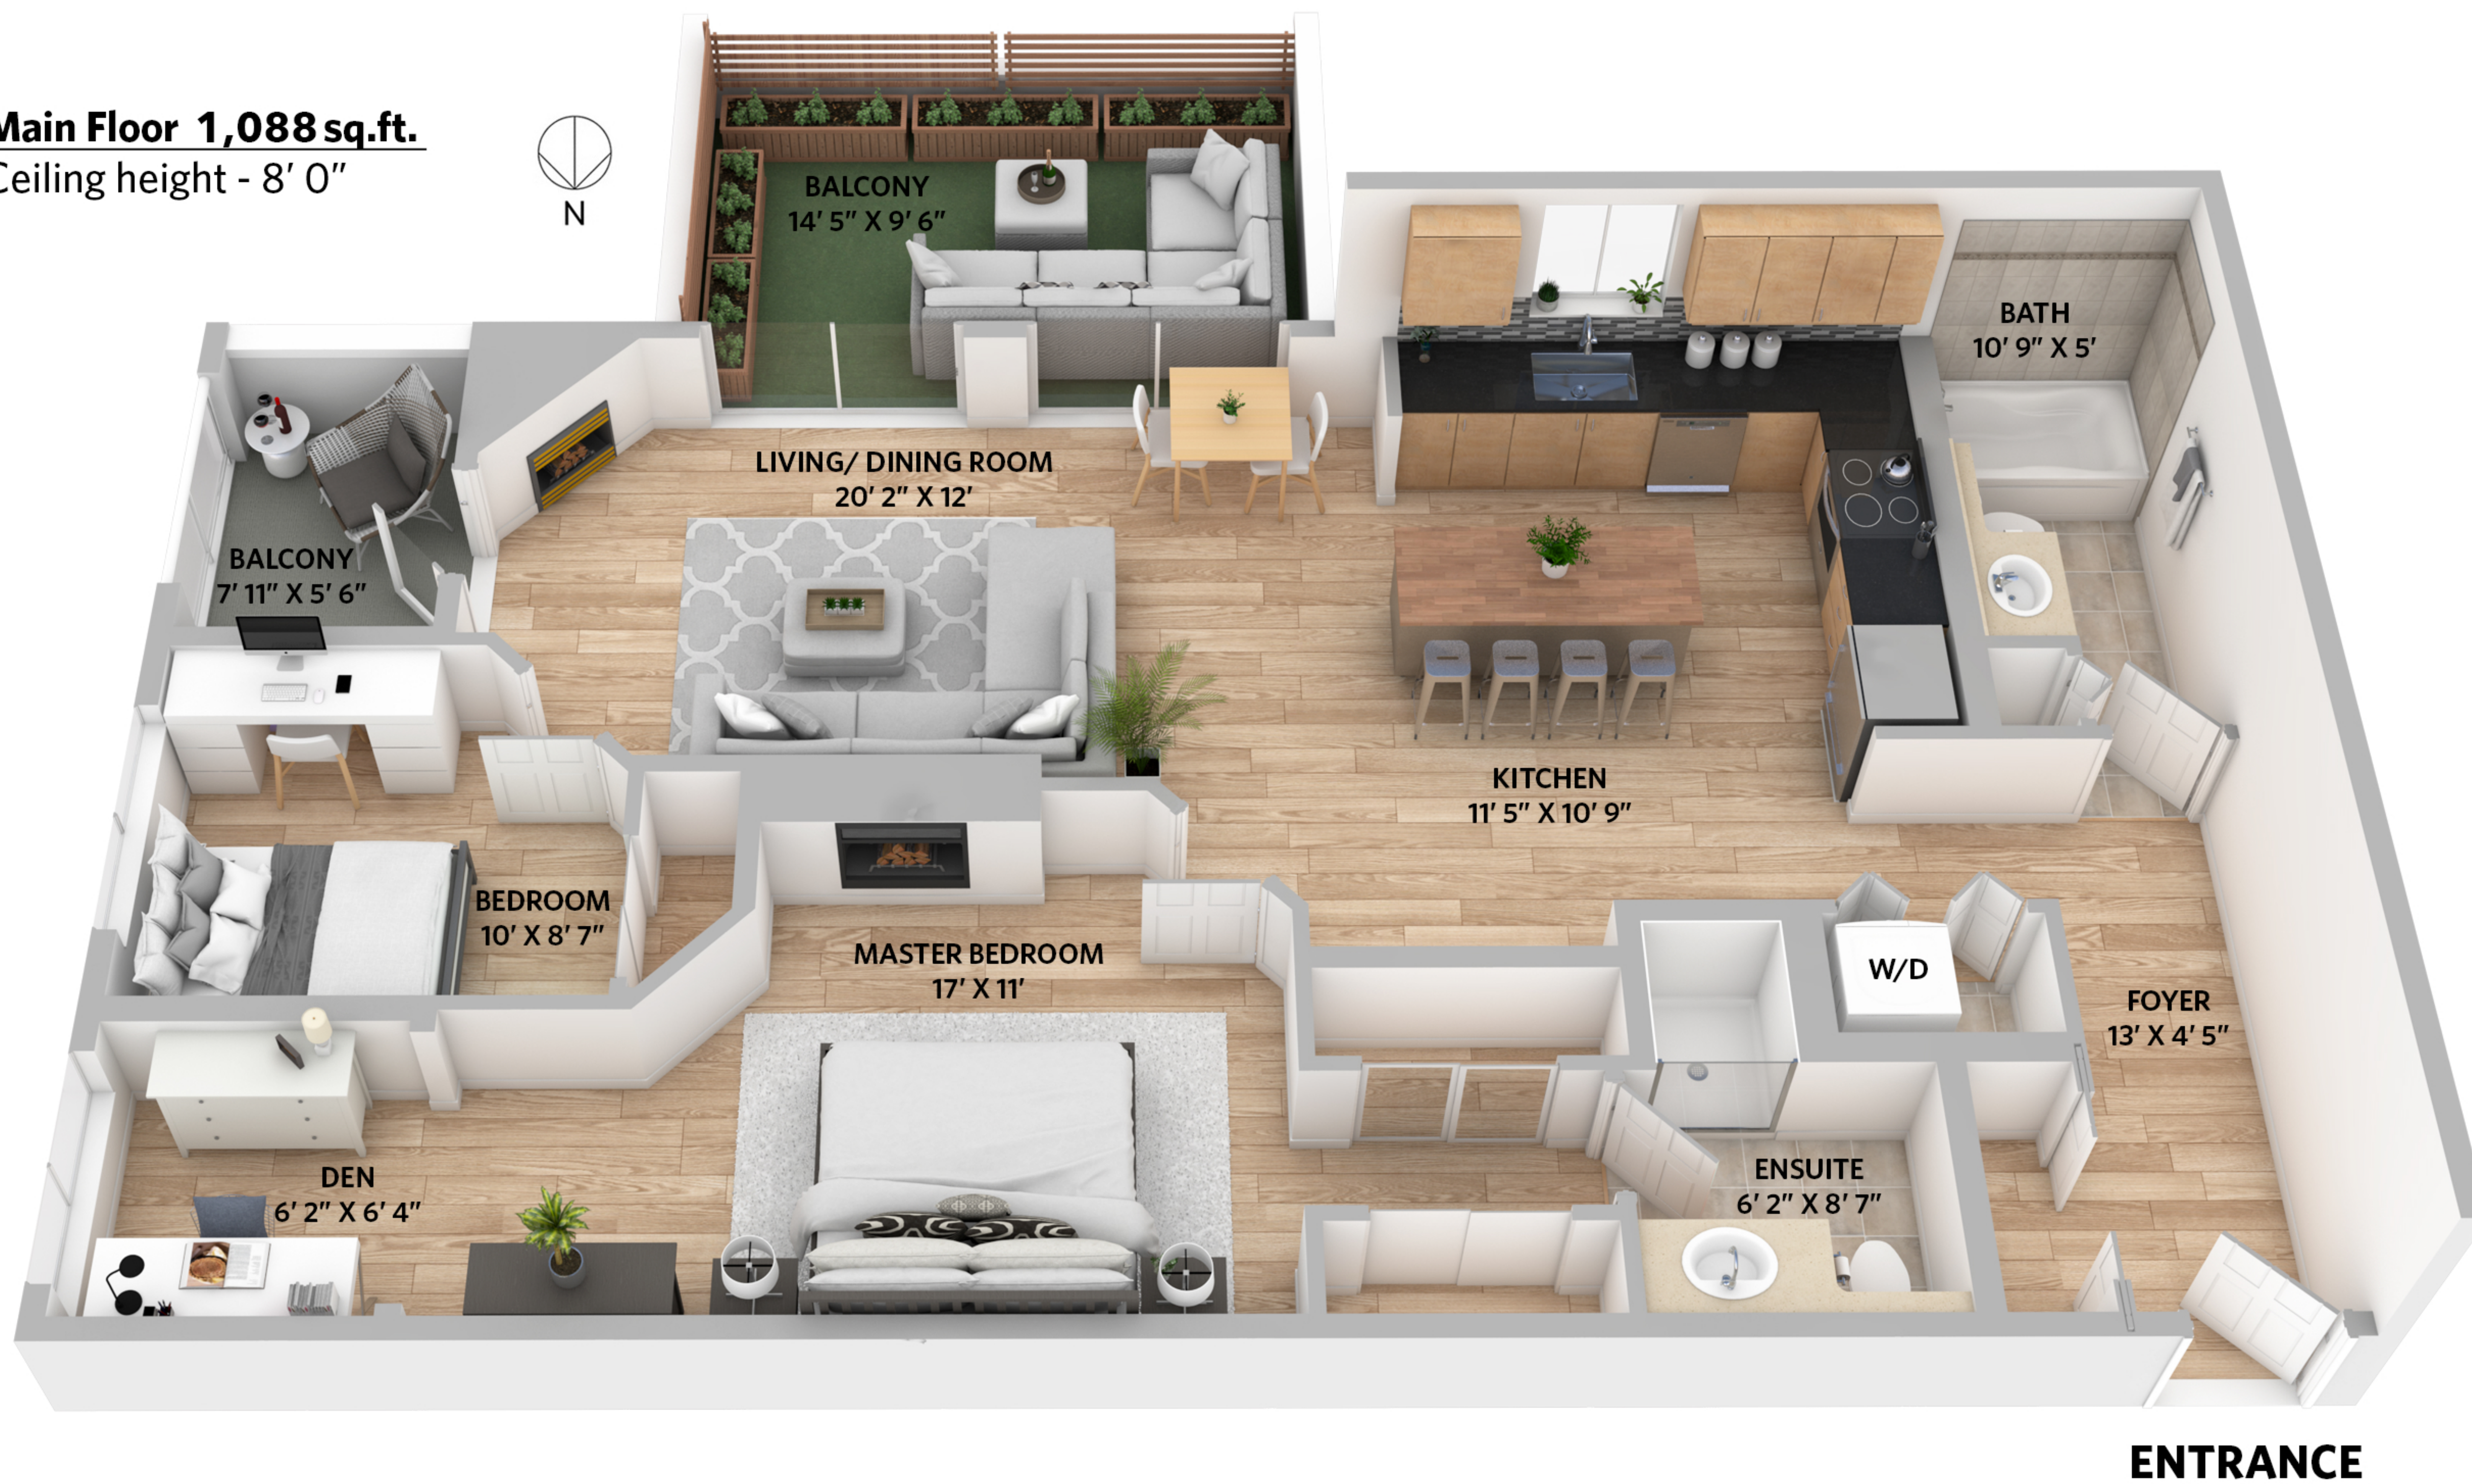

ROLAND LEWIS

PERSONAL REAL ESTATE CORPORATION

#406-108 West Esplanade Ave, North Vancouver

2 bedrooms + 2 bathrooms

Main Floor 1,088 sq.ft.
Ceiling height - 8' 0"

Total Interior: 1,088 sq.ft.
Balconies: 182 sq.ft.

THIS FLOORPLAN IS FOR ILLUSTRATION PURPOSES ONLY AND ALL DIMENSIONS SHOULD BE CONSIDERED APPROXIMATE