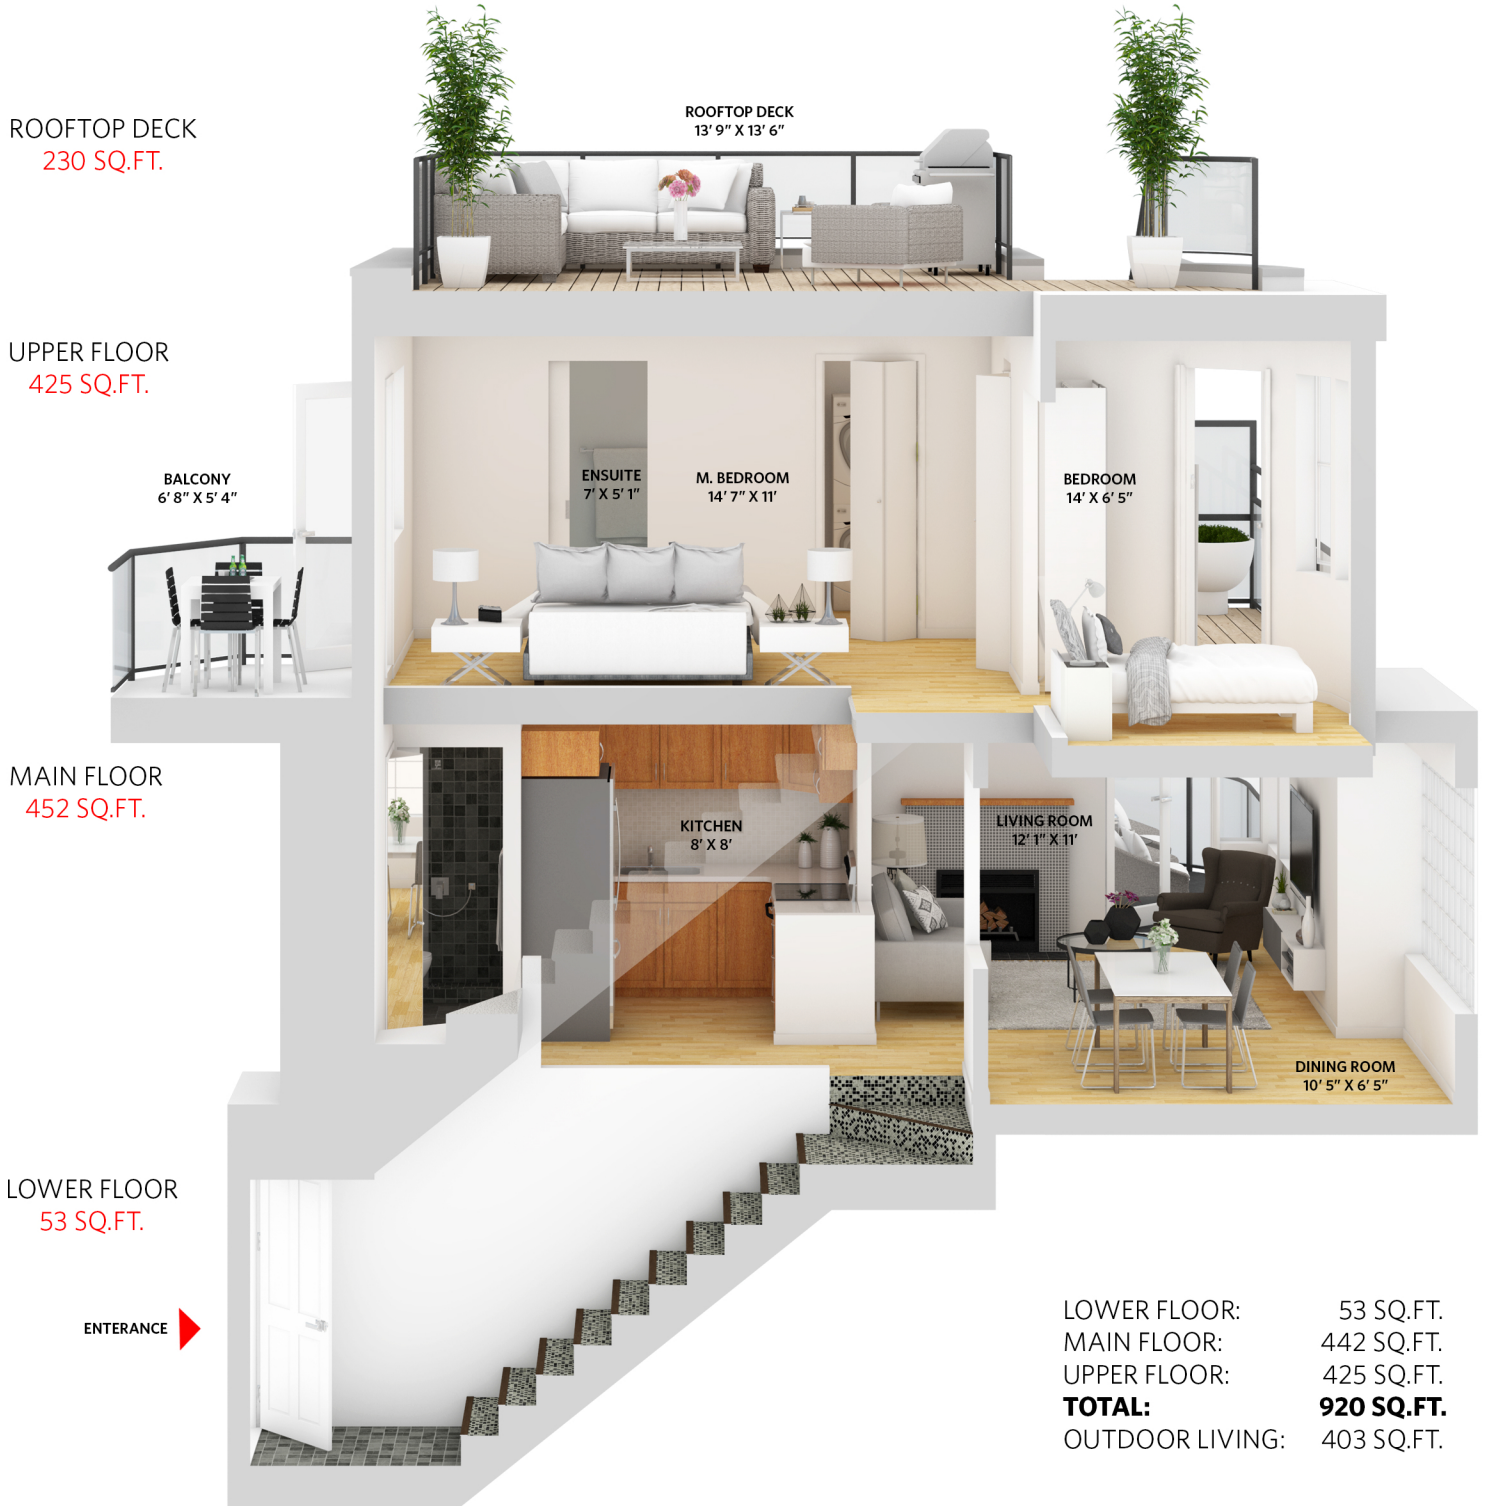

## #8-1966 YORK STREET

Residence 8, 2 bedrooms + 2 bathrooms

THIS FLOORPLAN IS FOR ILLUSTRATION PURPOSES ONLY AND ALL DIMENSIONS SHOULD BE CONSIDERED APPROXIMATE