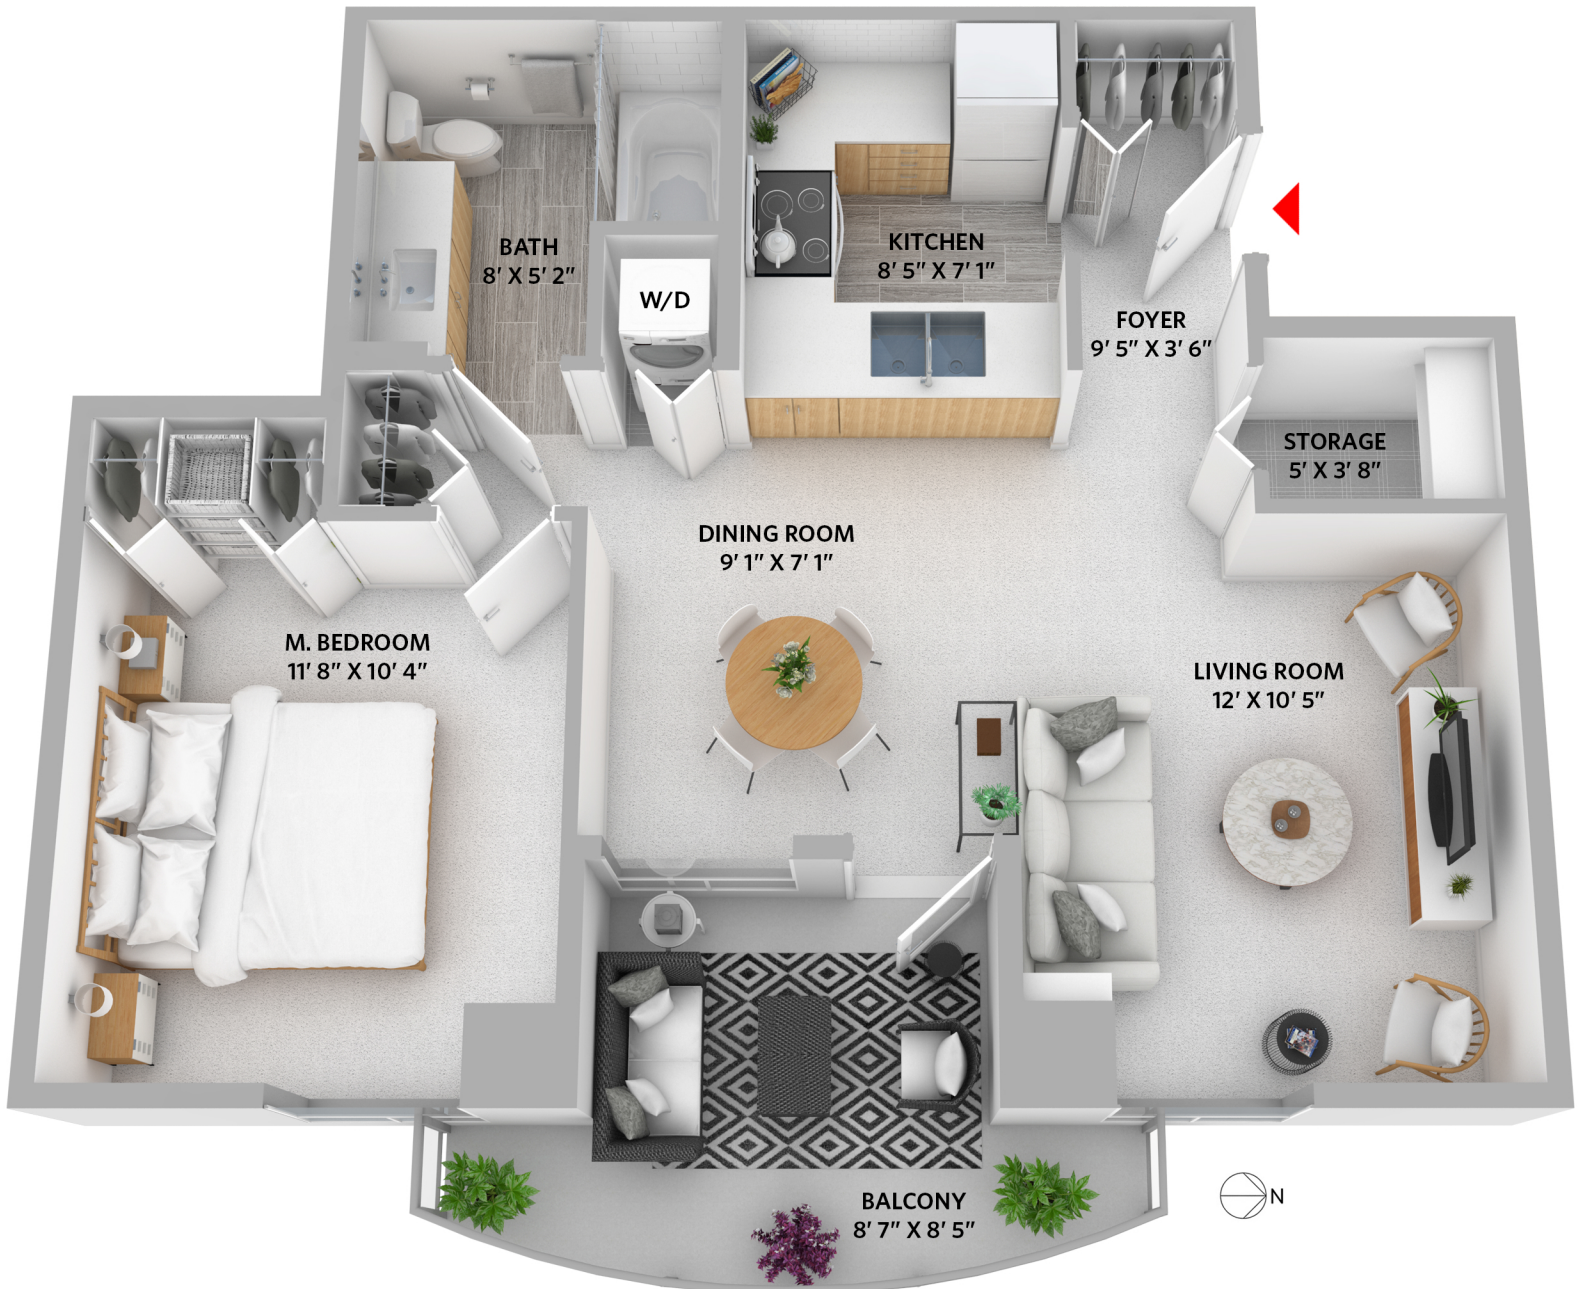

## #1104-121 WEST 15TH STREET

Residence 1104, 1 bedroom + 1 bathroom

**TOTAL: 612 SQ.FT.**

**BALCONY: 88 SQ.FT.**

THIS FLOORPLAN IS FOR ILLUSTRATION PURPOSES ONLY AND ALL DIMENSIONS SHOULD BE CONSIDERED APPROXIMATE