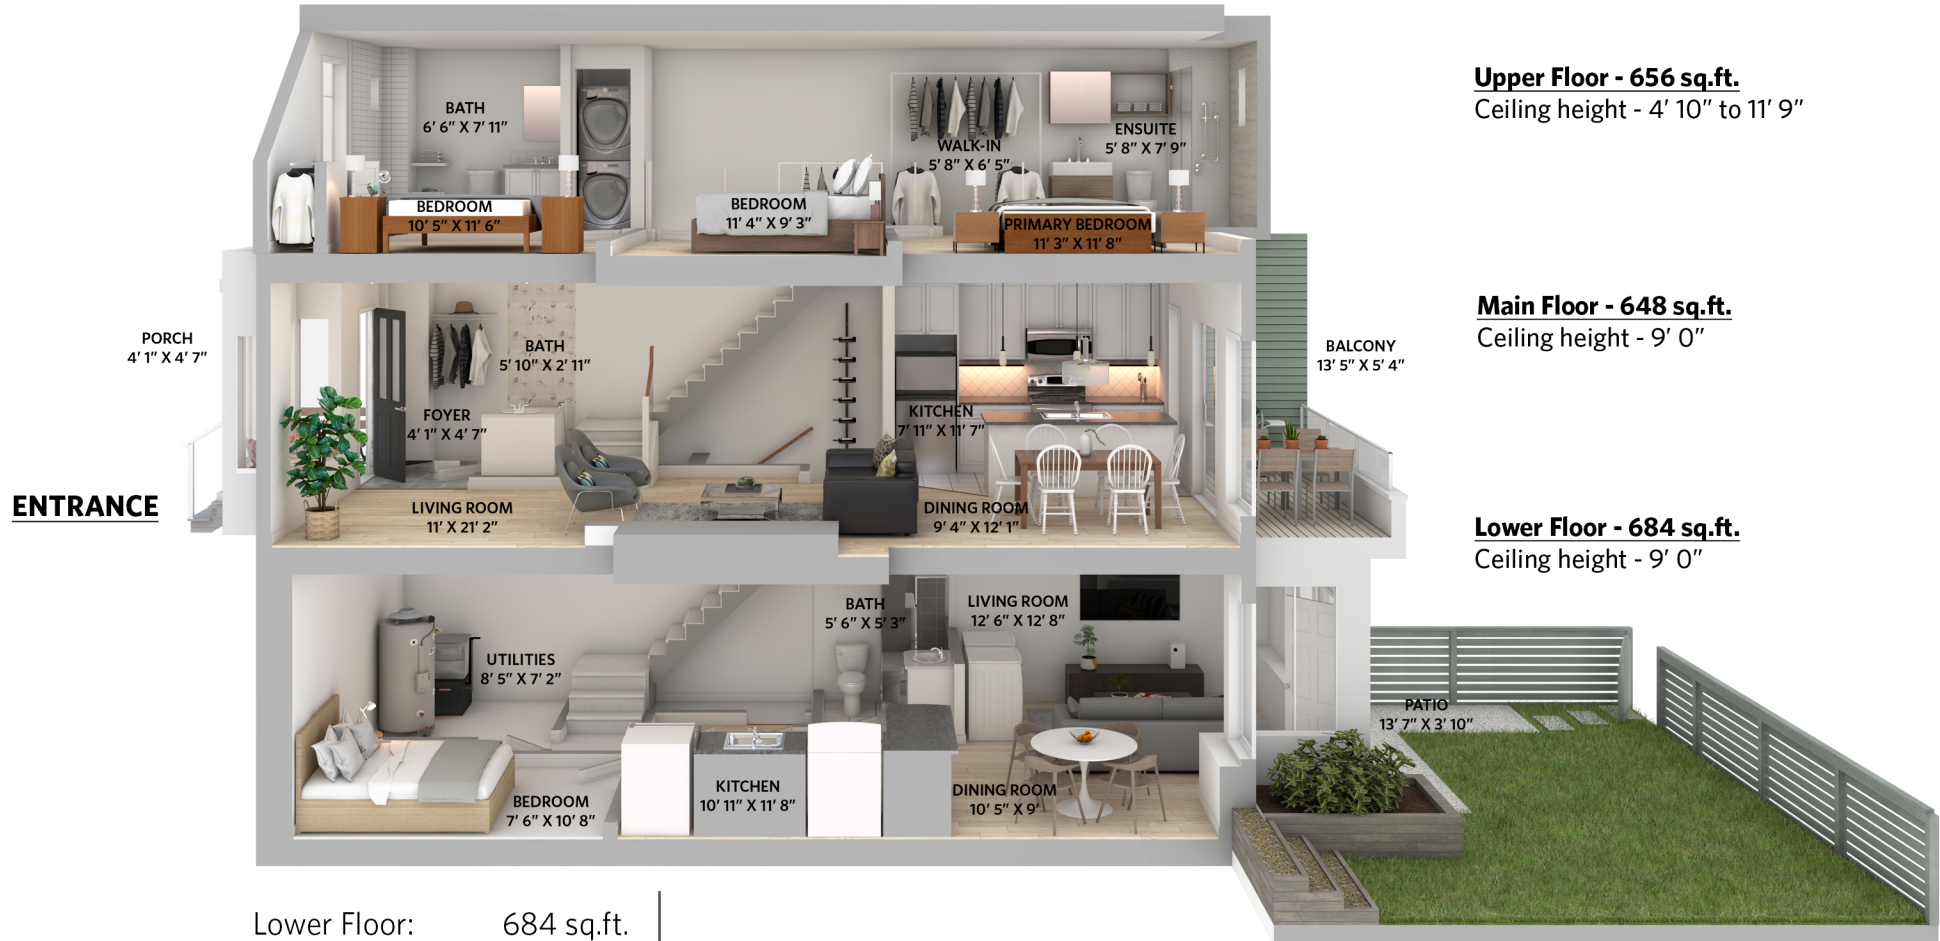

ROLAND LEWIS

PERSONAL REAL ESTATE CORPORATION

333 East Keith Road, North Vancouver

4 bedrooms + 3 1/2 bathrooms

Upper Floor - 656 sq.ft.
Ceiling height - 4' 10" to 11' 9"

Main Floor - 648 sq.ft.
Ceiling height - 9' 0"

Lower Floor - 684 sq.ft.
Ceiling height - 9' 0"

Lower Floor: 684 sq.ft.
Main Floor: 648 sq.ft.
Upper Floor: 656 sq.ft.
Total Interior: 1,988 sq.ft.

Total Exterior: 193 sq.ft.
Garage: 207 sq.ft.

THIS FLOORPLAN IS FOR ILLUSTRATION PURPOSES ONLY AND ALL DIMENSIONS SHOULD BE CONSIDERED APPROXIMATE

OPTIMUM
FLOOR PLAN DESIGNS