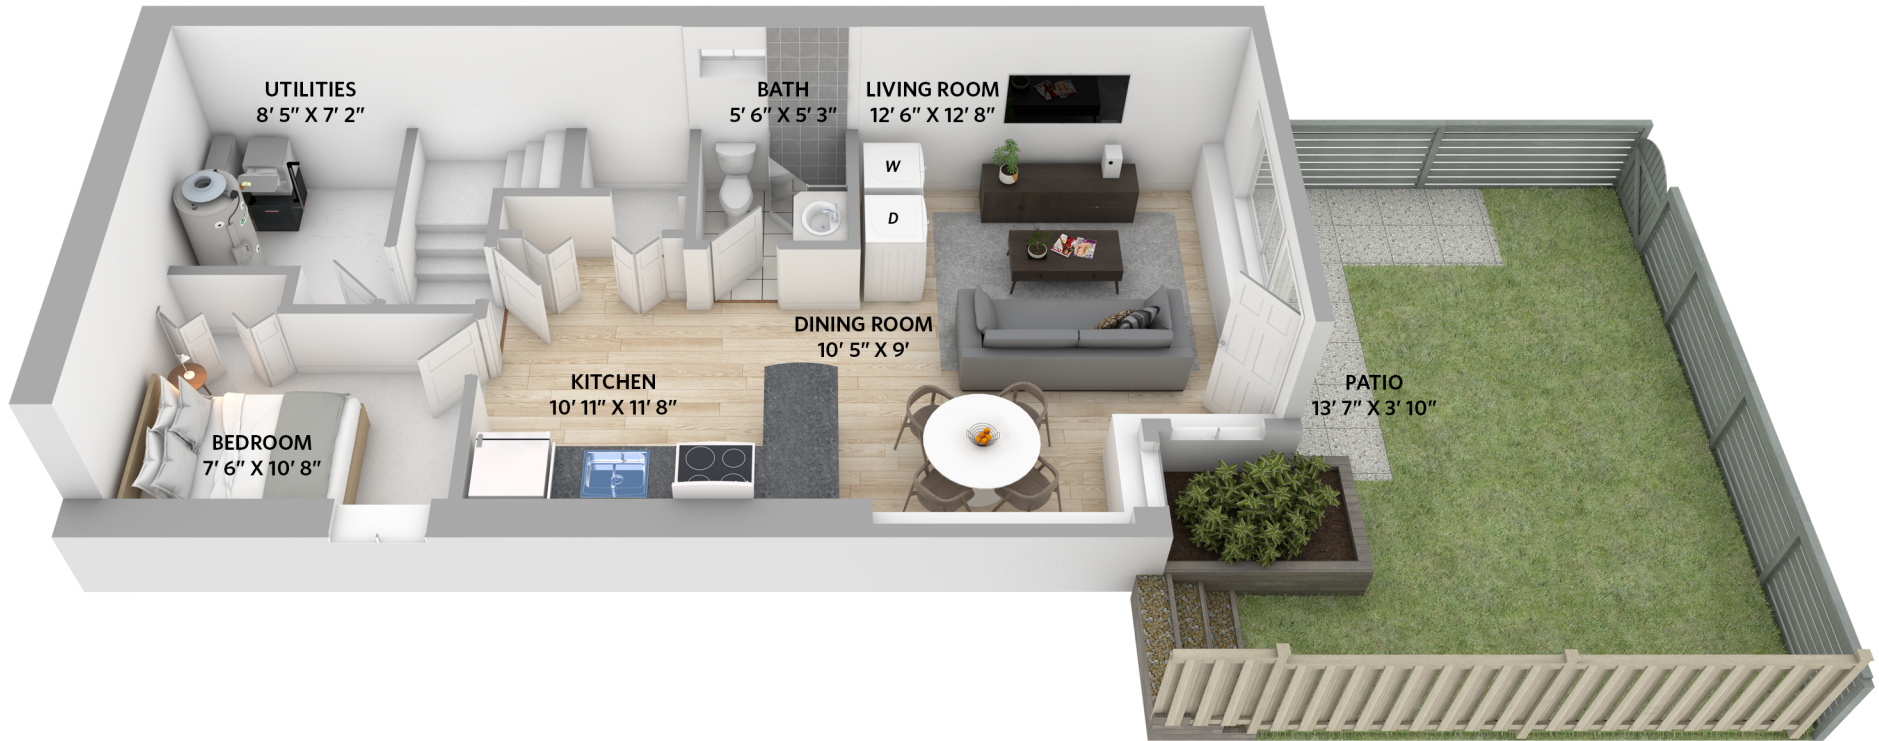

ROLAND LEWIS

PERSONAL REAL ESTATE CORPORATION

Lower Floor - 684 sq.ft.

Ceiling height - 9' 0"

THIS FLOORPLAN IS FOR ILLUSTRATION PURPOSES ONLY AND ALL DIMENSIONS SHOULD BE CONSIDERED APPROXIMATE

OPTIMUM
FLOOR PLAN DESIGNS