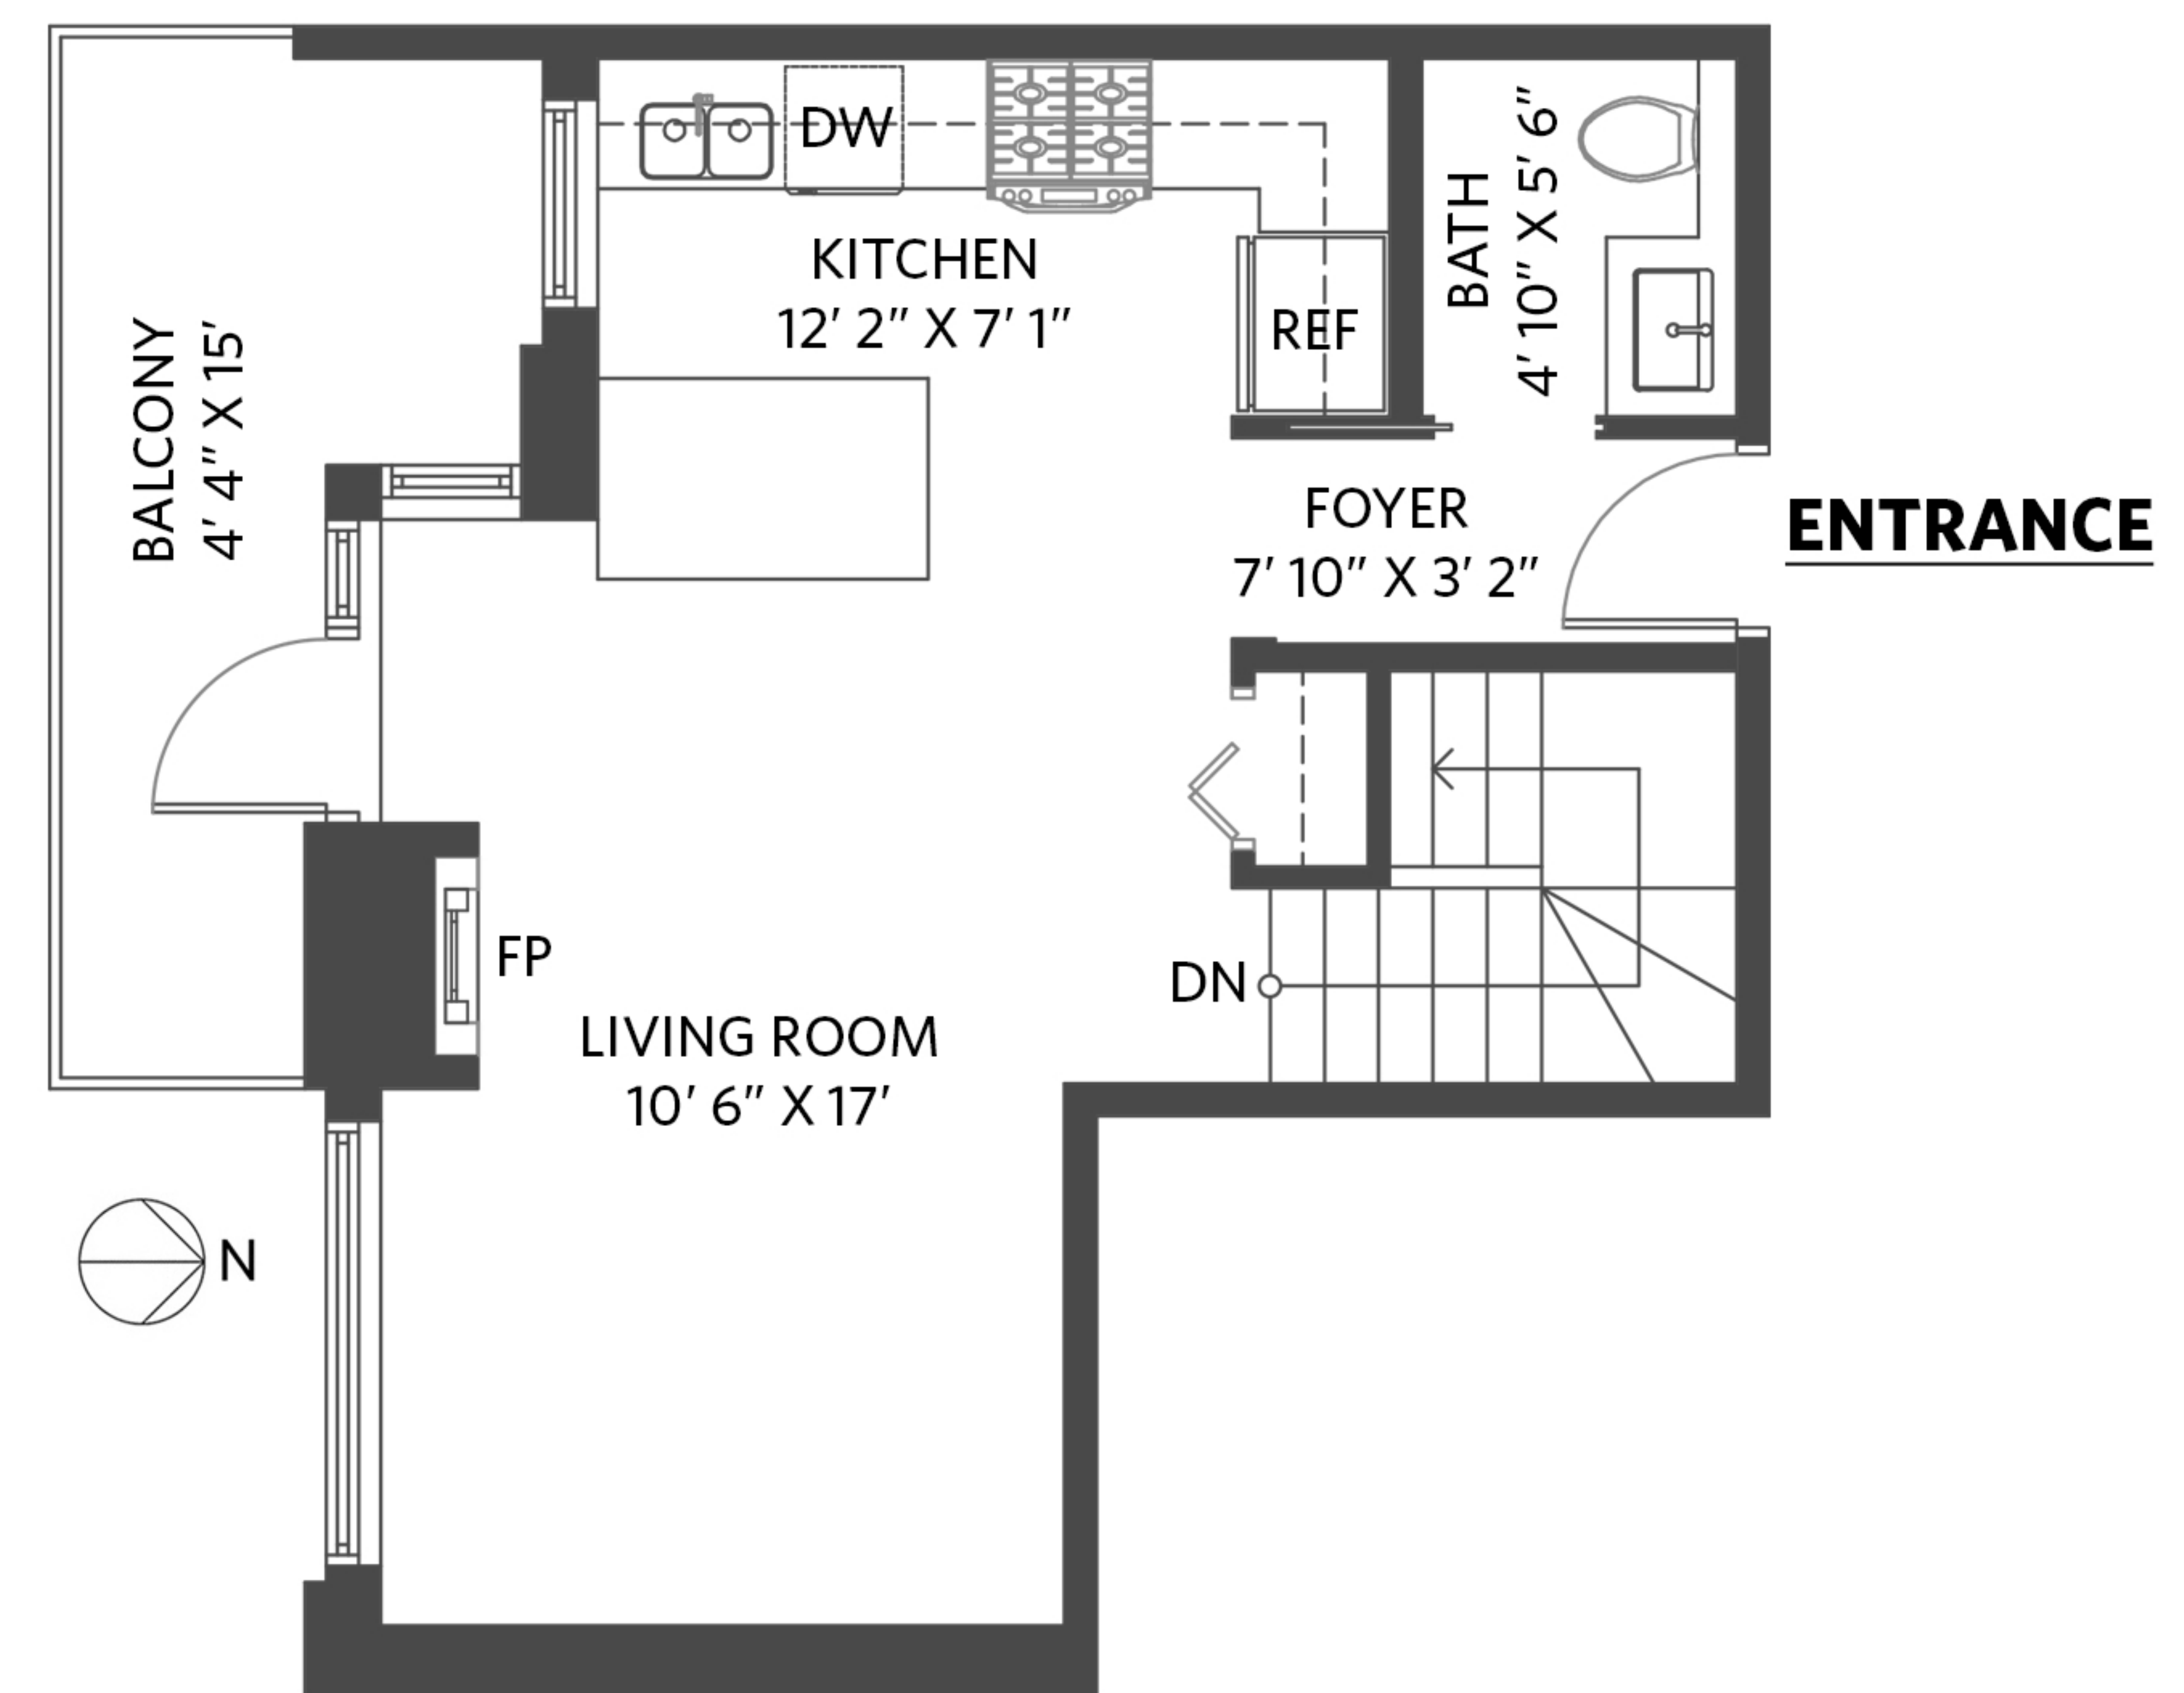

ROLAND LEWIS

PERSONAL REAL ESTATE CORPORATION

#106-1288 Chesterfield Ave, North Vancouver

1 bedrooms + 2 1/2 bathrooms

Lower Floor - 522 sq.ft.

Ceiling height - 8' 1"

Main Floor - 438 sq.ft.

Ceiling height - 8' 1"

Lower Floor:	522 sq.ft.
Main Floor:	438 sq.ft.
Total Interior:	960 sq.ft.
Total Exterior:	426 sq.ft.

THIS FLOORPLAN IS FOR ILLUSTRATION PURPOSES ONLY AND ALL DIMENSIONS SHOULD BE CONSIDERED APPROXIMATE