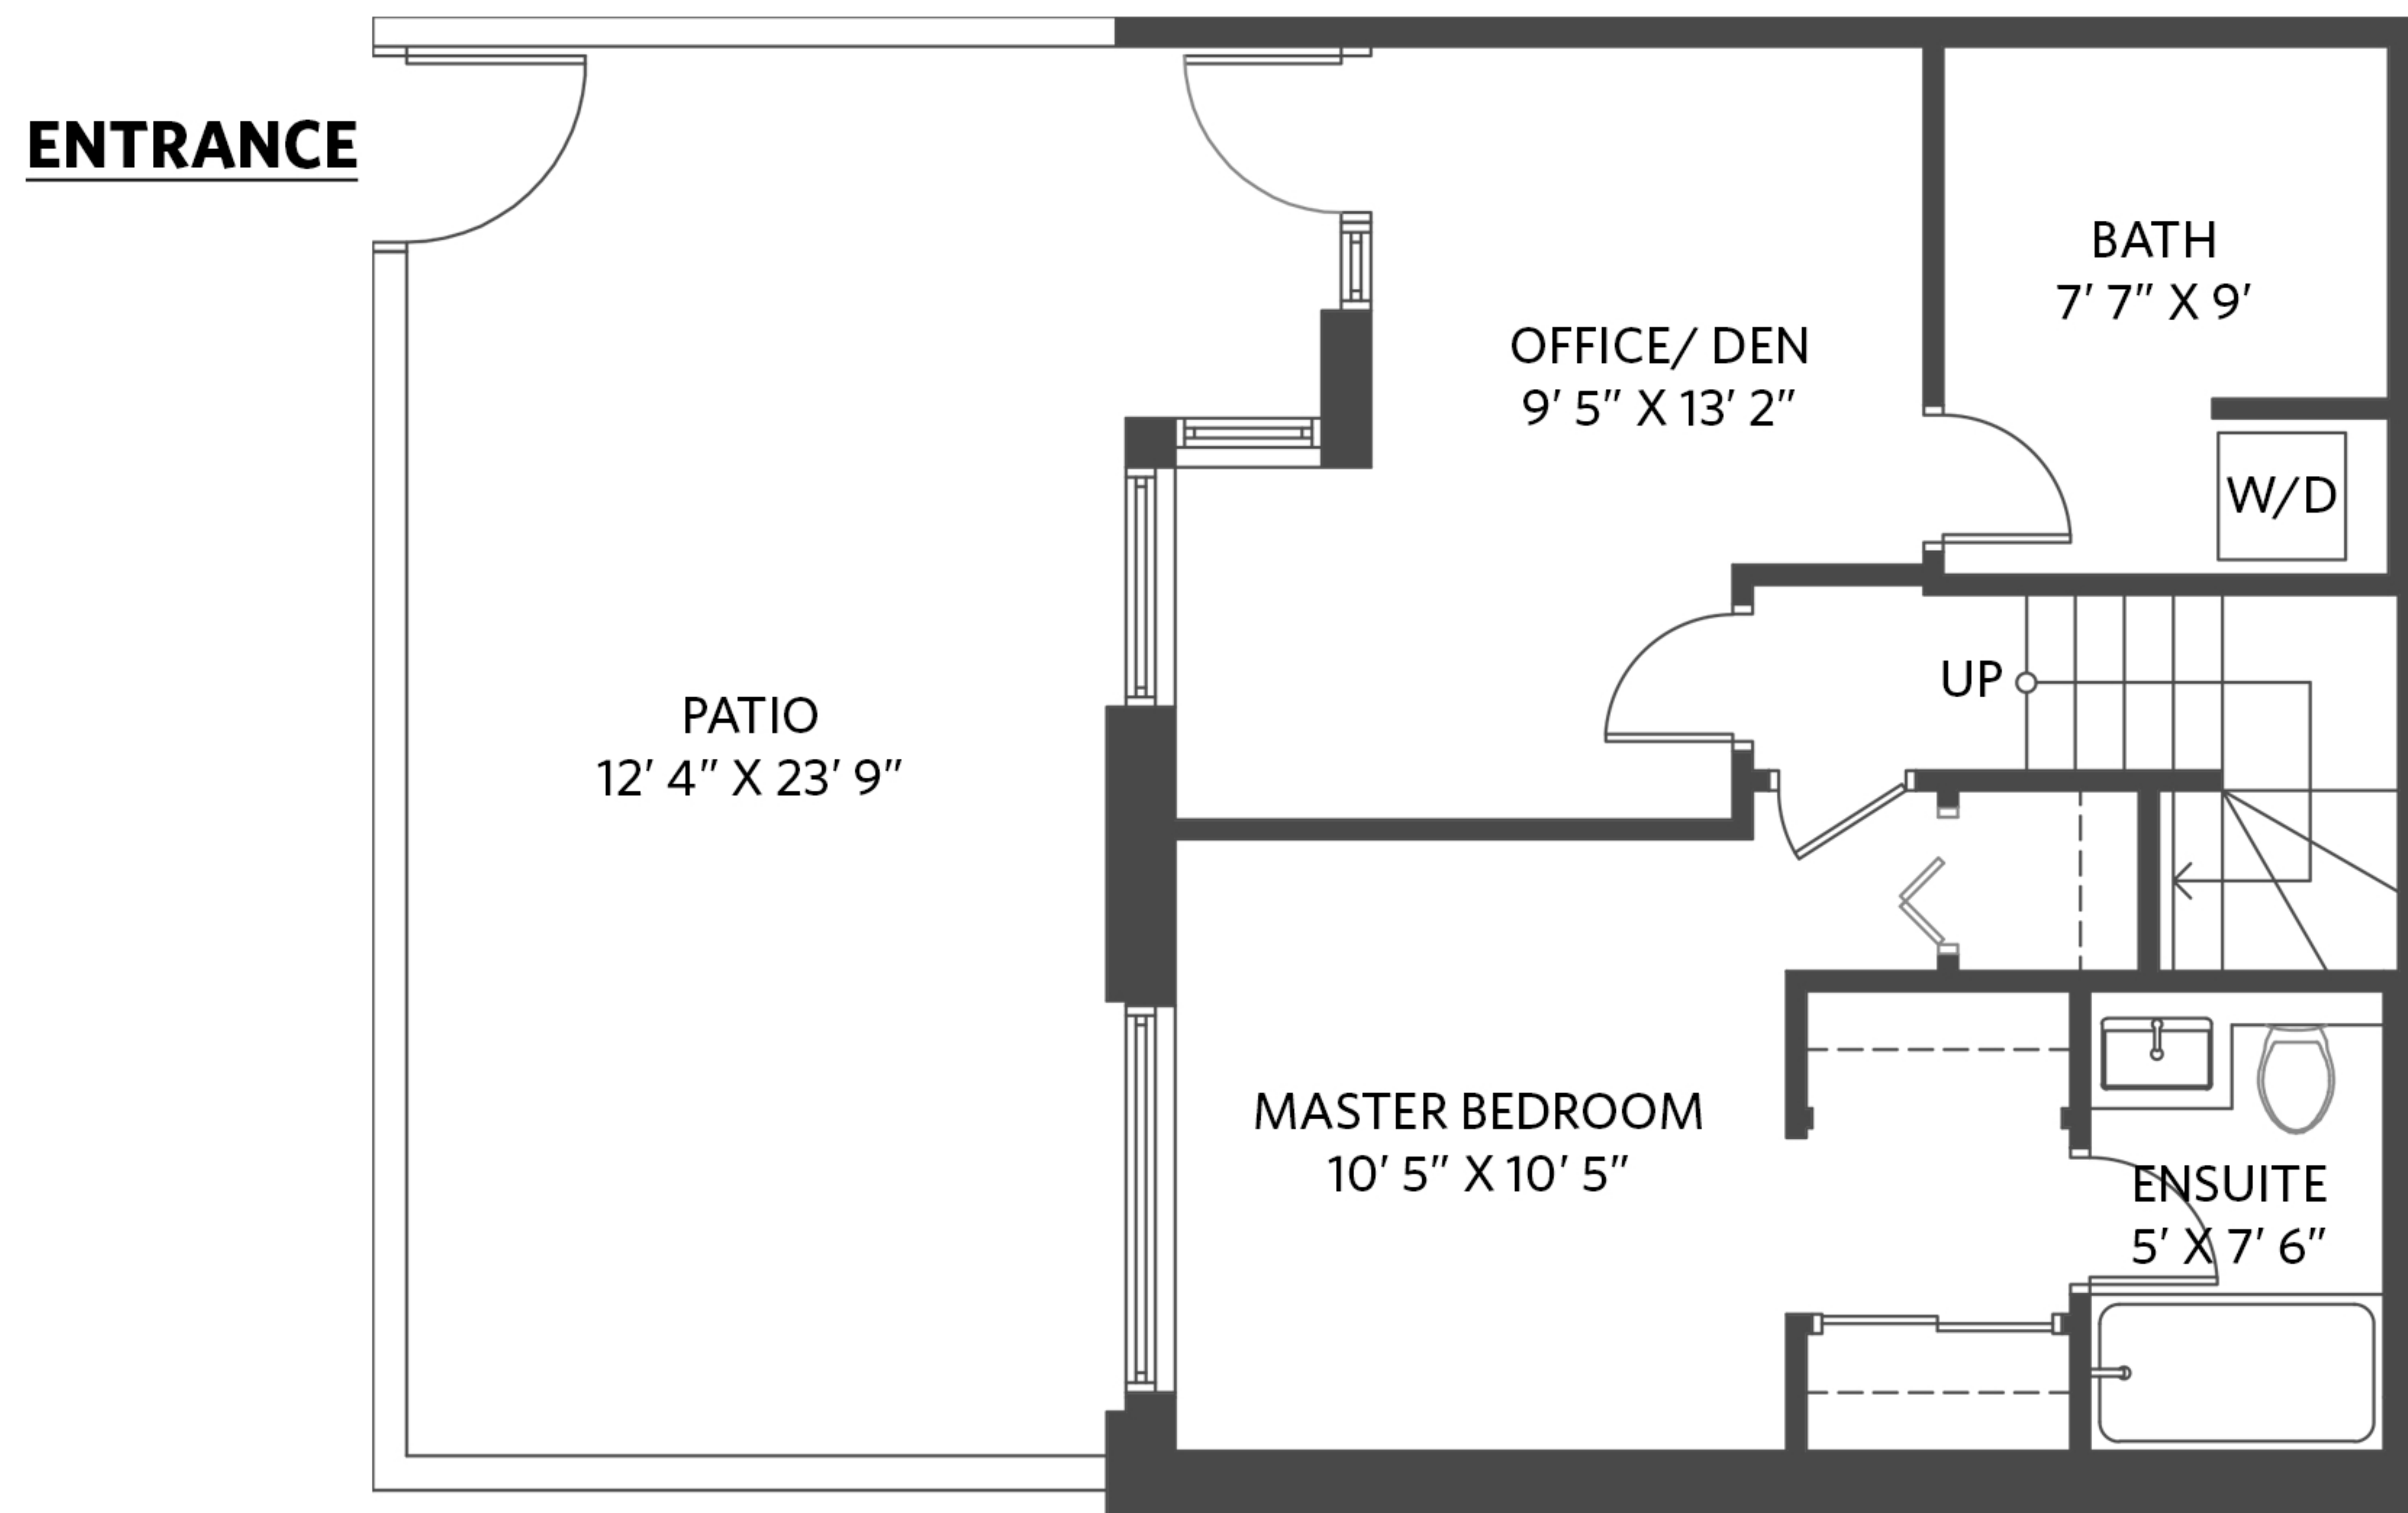

ROLAND LEWIS

PERSONAL REAL ESTATE CORPORATION

#106-1288 Chesterfield Ave, North Vancouver

1 bedrooms + 2 1/2 bathrooms

Lower Floor - 522 sq.ft.

Ceiling height - 8' 1"

Main Floor - 438 sq.ft.

Ceiling height - 8' 1"

Lower Floor:	522 sq.ft.
Main Floor:	438 sq.ft.
Total Interior:	960 sq.ft.
Total Exterior:	426 sq.ft.

THIS FLOORPLAN IS FOR ILLUSTRATION PURPOSES ONLY AND ALL DIMENSIONS SHOULD BE CONSIDERED APPROXIMATE