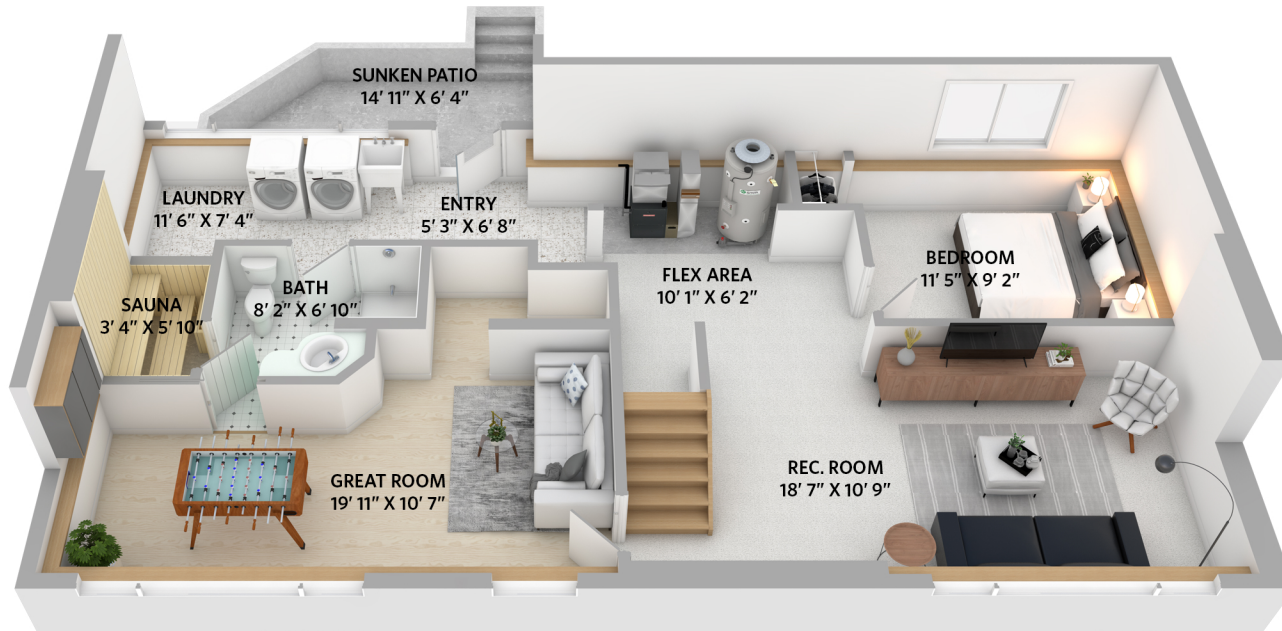

ROLAND LEWIS

PERSONAL REAL ESTATE CORPORATION

Lower Floor - 1,024 sq.ft.

Ceiling height - 7' 2"

Main Floor: 1,032 sq.ft.

Lower Floor: 1,024 sq.ft.

Total Interior: 2,056 sq.ft.

Exterior Living: 1,303 sq.ft.

Exterior Storage: 49 sq.ft.

THIS FLOORPLAN IS FOR ILLUSTRATION PURPOSES ONLY AND ALL DIMENSIONS SHOULD BE CONSIDERED APPROXIMATE

OPTIMUM
FLOOR PLAN DESIGNS