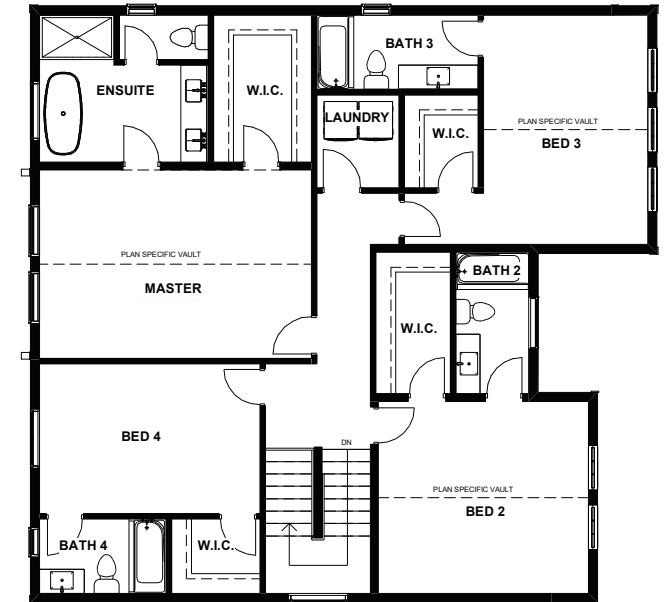

Standard Finished Basement 1,343 SQ.FT.

Main 1,345 SQ.FT. Garage 492 SQ. FT.

Second 1,475 SQ.FT.

## THE CAMPBELL

5 BEDROOM + 2 FLEX | 5.5 BATHROOM  
4,163 SQ.FT. INCLUDING 1,343 SQ.FT. FINISHED BASEMENT

Basement Suite 651 SQ.FT. (Optional)

**THE CAMPBELL**  
BASEMENT SUITE OPTION  
1 BEDROOM | 1 BATHROOM

**VESTA**  
PROPERTIES

**THE CAMPBELL**  
ELEVATION