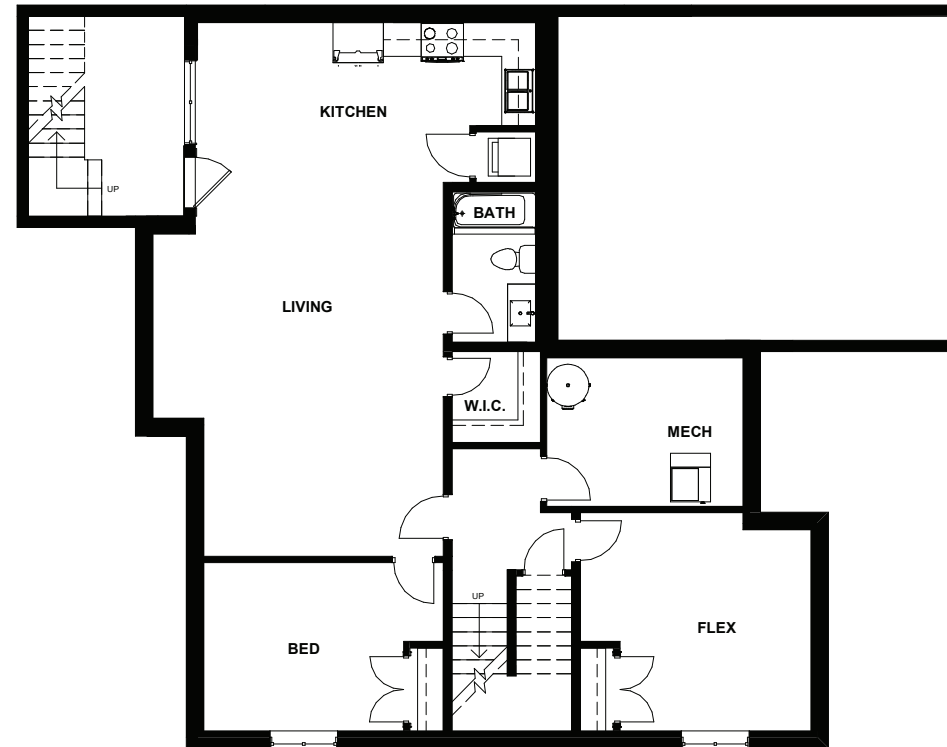

Standard Finished Basement 1,343 SQ.FT.

Main 1,345 SQ.FT. Garage 492 SQ. FT.

Second 1,475 SQ.FT.

## THE CAMPBELL

5 BEDROOM + 2 FLEX | 5.5 BATHROOM  
4,163 SQ.FT. INCLUDING 1,343 SQ.FT. FINISHED BASEMENT

Basement Suite 651 SQ.FT. (Optional)

**THE CAMPBELL**  
BASEMENT SUITE OPTION  
1 BEDROOM | 1 BATHROOM

**VESTA**  
PROPERTIES

**THE CAMPBELL**  
ELEVATION