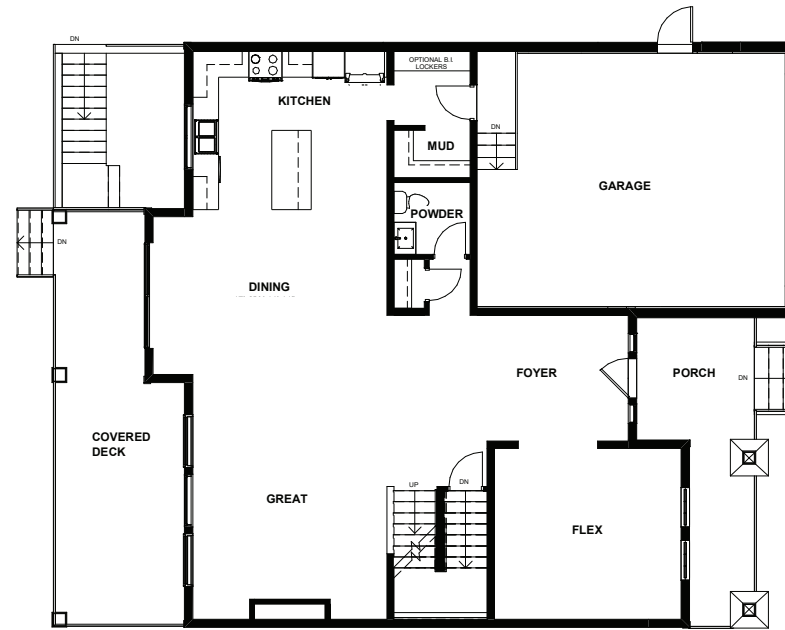

Standard Finished Basement 1,343 SQ.FT.

Main 1,345 SQ.FT. Garage 492 SQ. FT.

Second 1,475 SQ.FT.

## THE CAMPBELL

5 BEDROOM + 2 FLEX | 5.5 BATHROOM  
4,163 SQ.FT. INCLUDING 1,343 SQ.FT. FINISHED BASEMENT

Basement Suite 651 SQ.FT. (Optional)

**THE CAMPBELL**  
BASEMENT SUITE OPTION  
1 BEDROOM | 1 BATHROOM

**VESTA**  
PROPERTIES

**THE CAMPBELL**  
ELEVATION