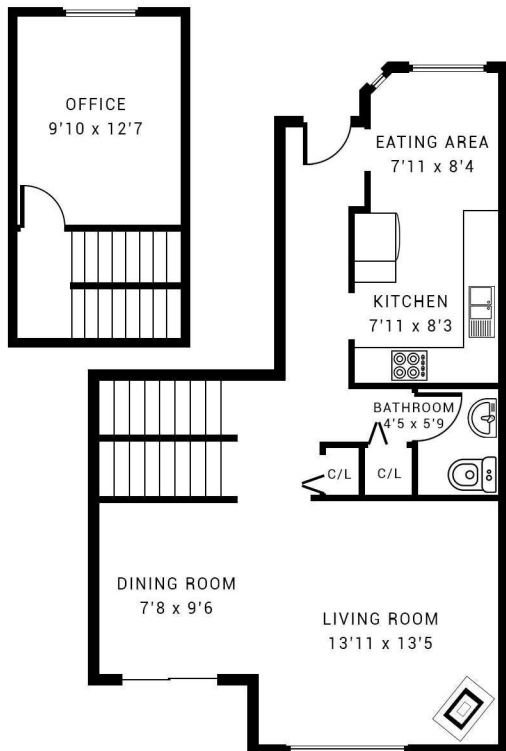

24-34332 Maclure Rd.  
Abbotsford, BC

Main Floor: 635 sqft  
Upper Floor: 718 sqft  
Basement: 605 sqft

Total Living Space: 1958 sqft

### MAIN FLOOR

### UPPER FLOOR

### BASEMENT