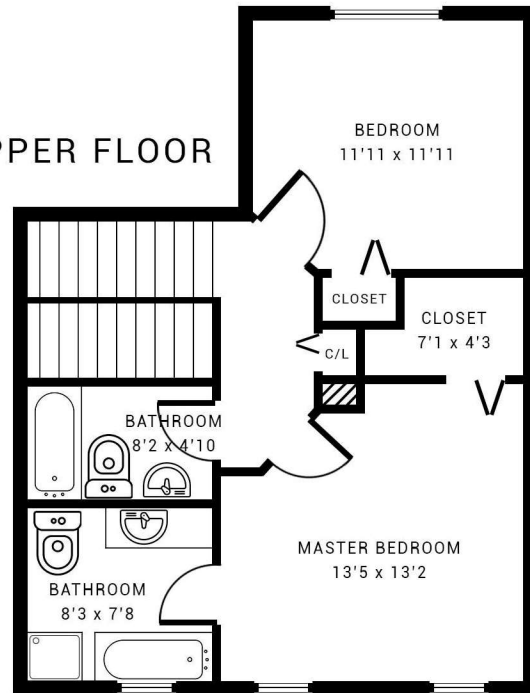

24-34332 Maclure Rd.  
Abbotsford, BC

Main Floor: 635 sqft  
Upper Floor: 718 sqft  
Basement: 605 sqft

Total Living Space: 1958 sqft

### MAIN FLOOR

### UPPER FLOOR

### BASEMENT