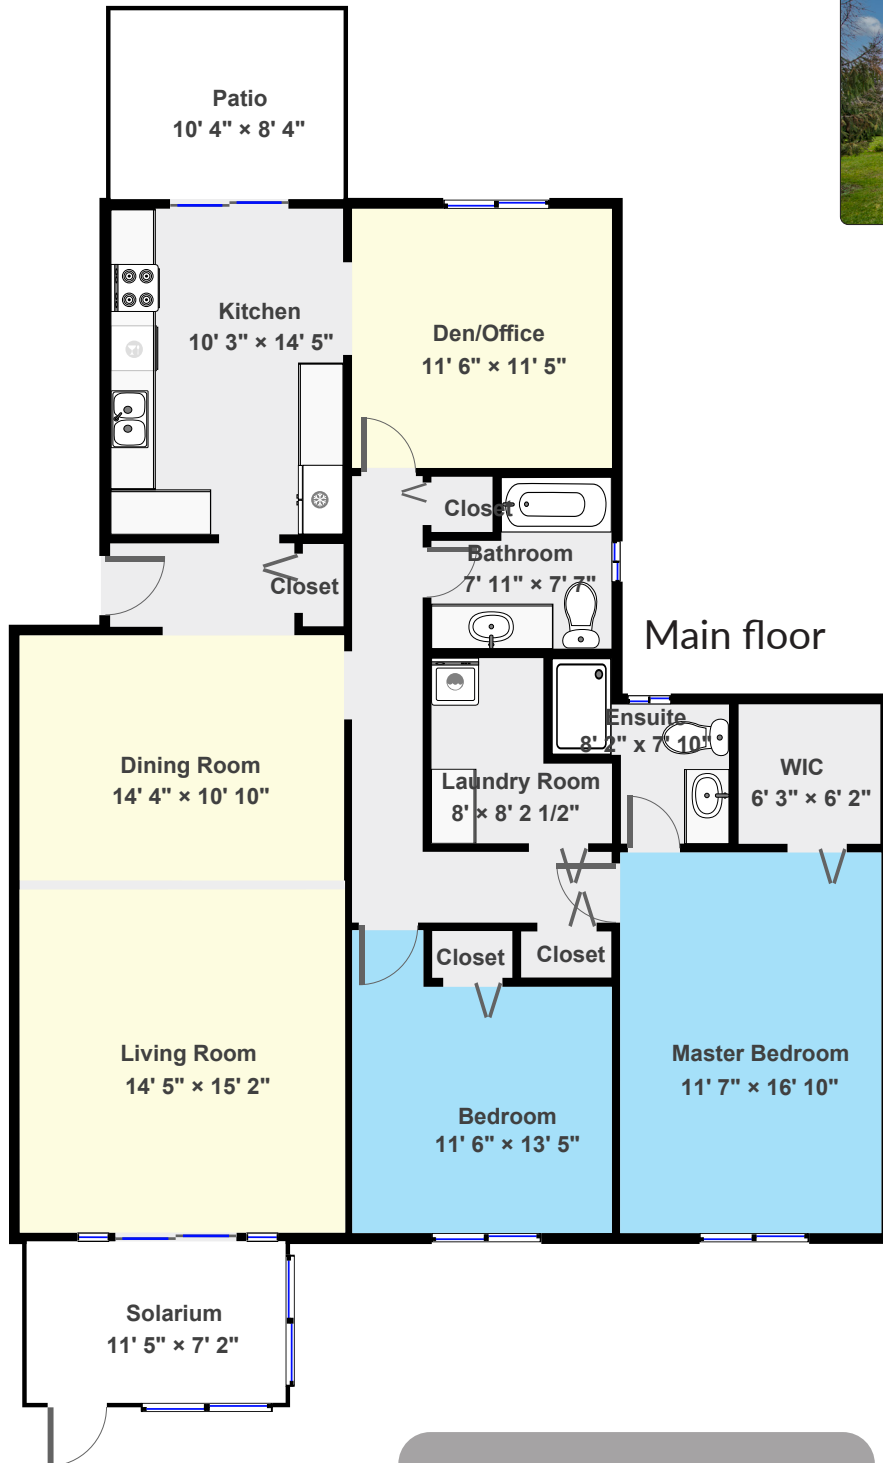

Victor Klassen
604-859-2341
info@klassenteam.com
www.klassenteam.com

233-32691 Garibaldi Drive
Abbotsford BC

Main Floor: 1476 sqft

Patio: 86 sqft

Total Living Space: 1476 sqft

Total sqft: 1562 sqft

- Sleeping Area
- Living Area

2 Bed 2 Bath