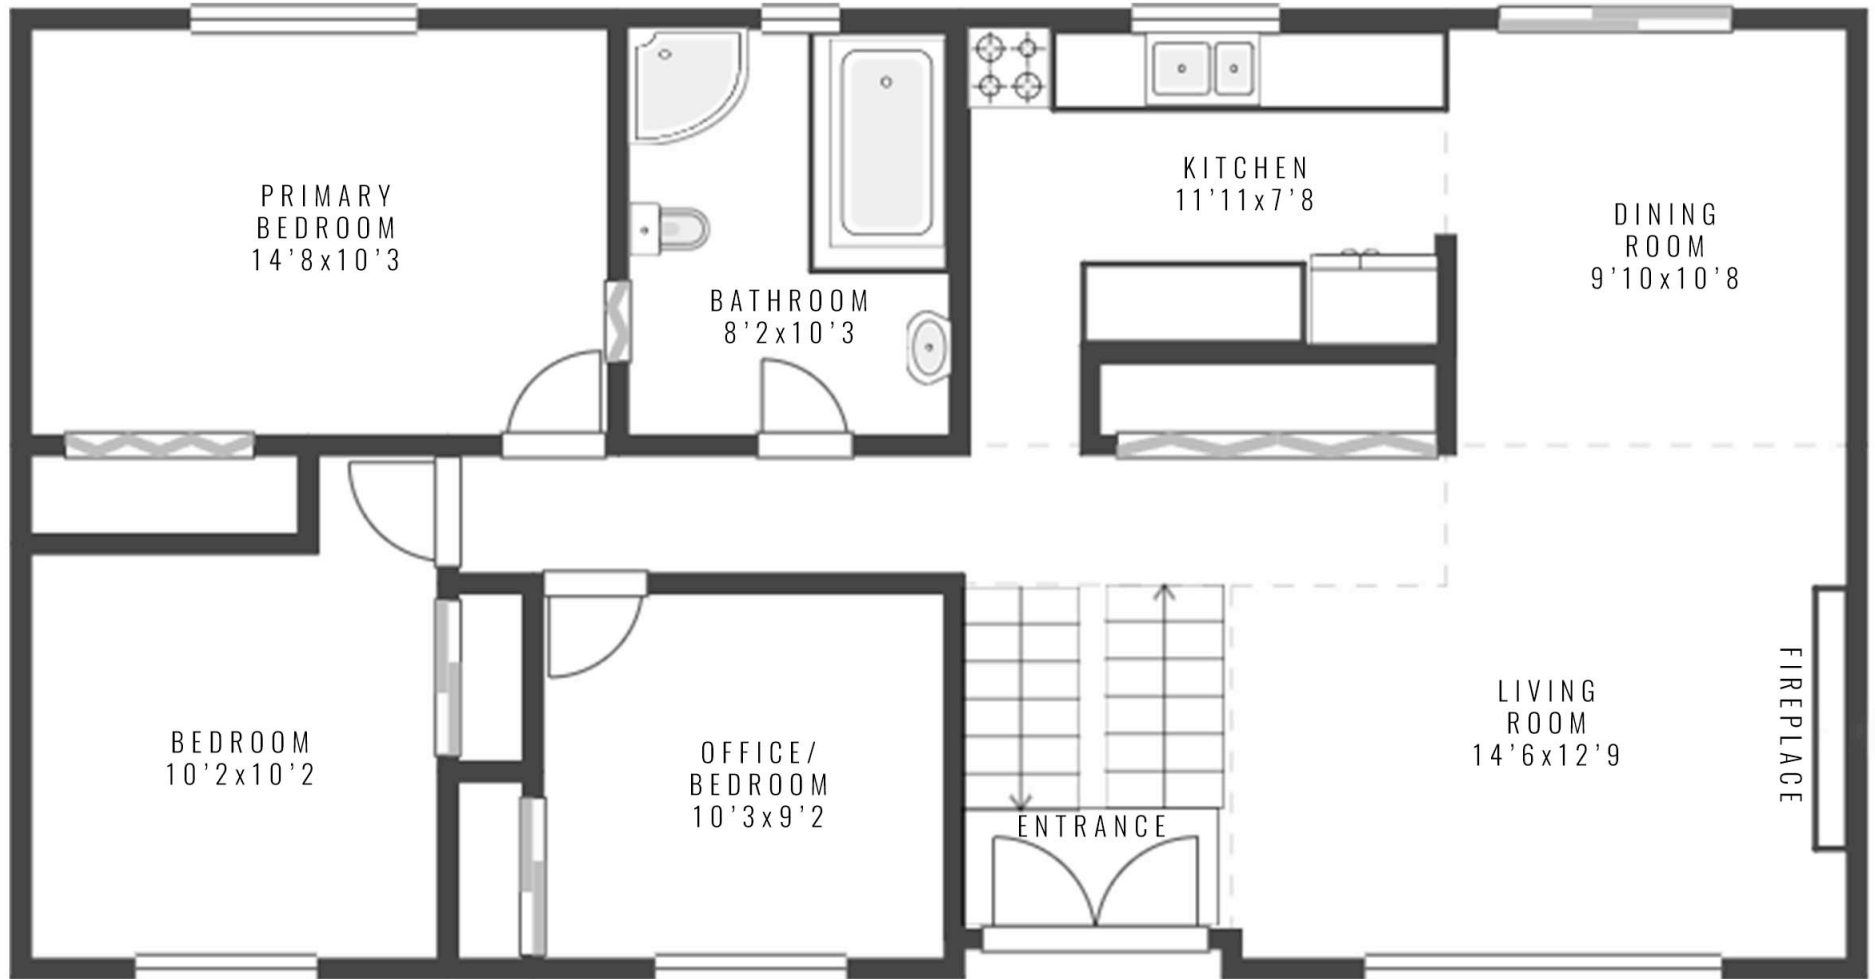

4 BED | 2 BATH | 1615 SQ.FT
MAIN FLOOR | 1043 SQ.FT

3022 21st AVE