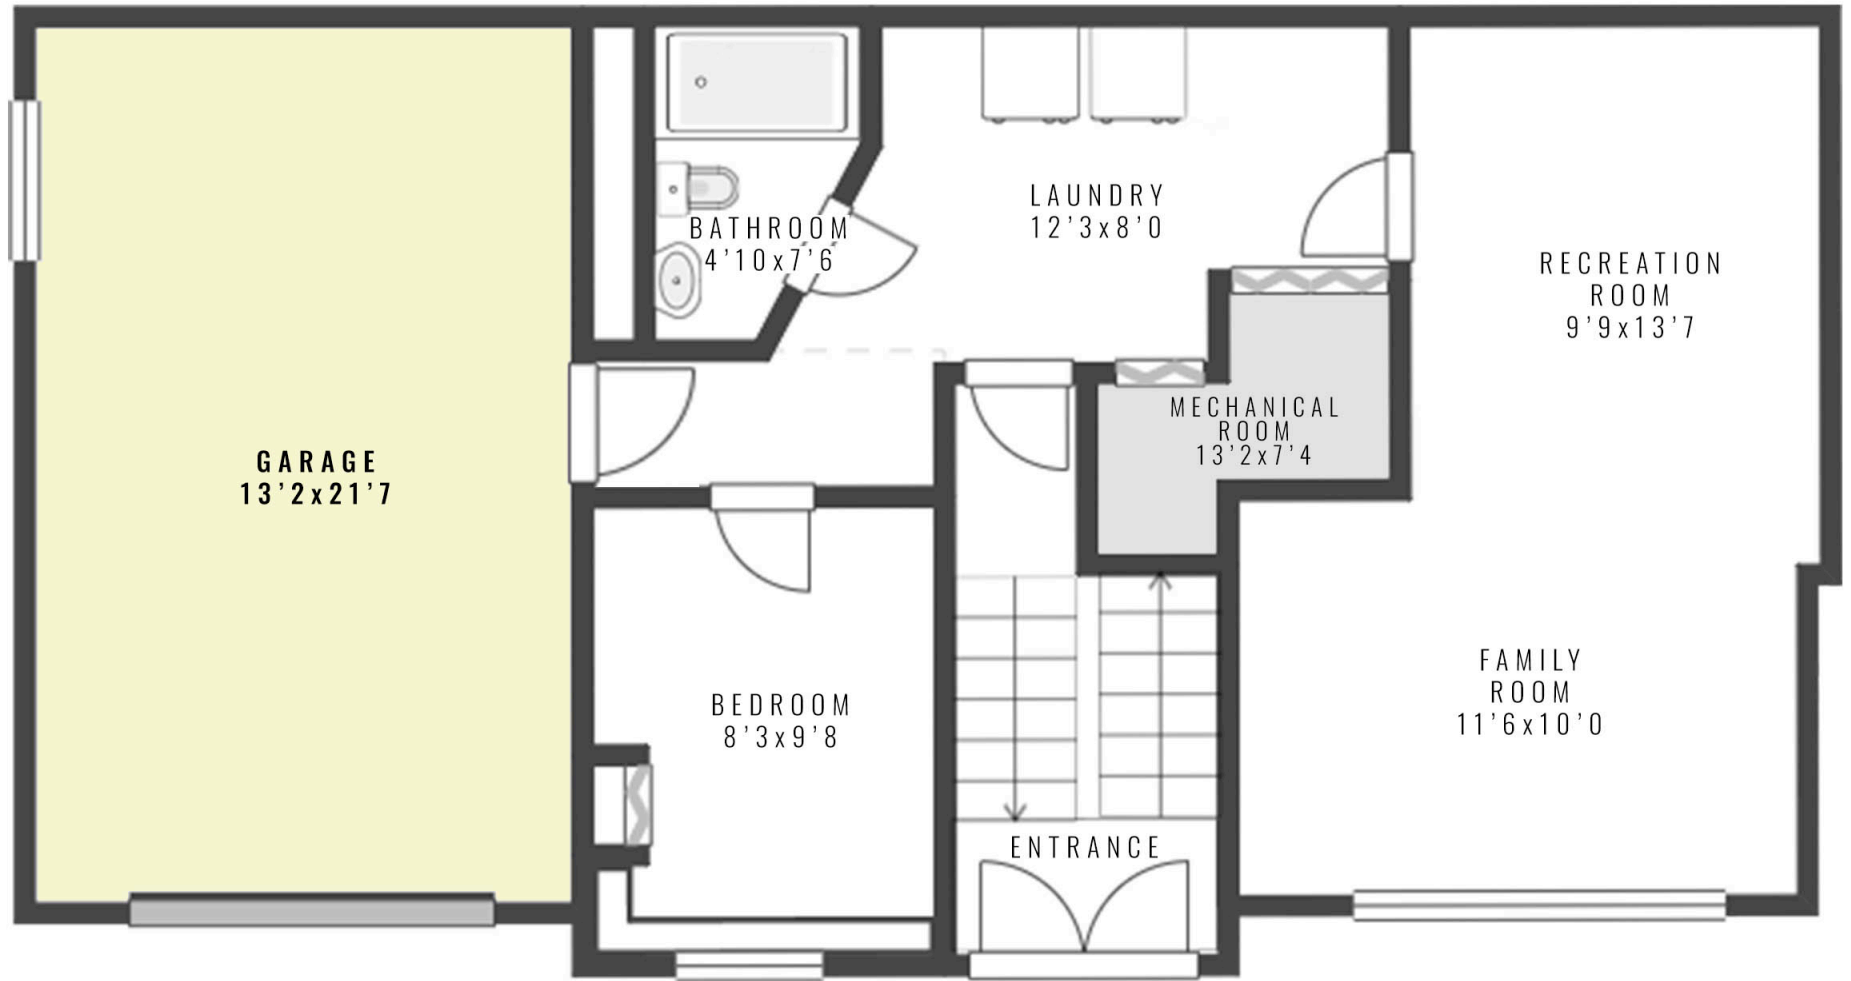

4 BED | 2 BATH | 1615 SQ.FT
LOWER FLOOR | 572 SQ.FT

3022 21st AVE