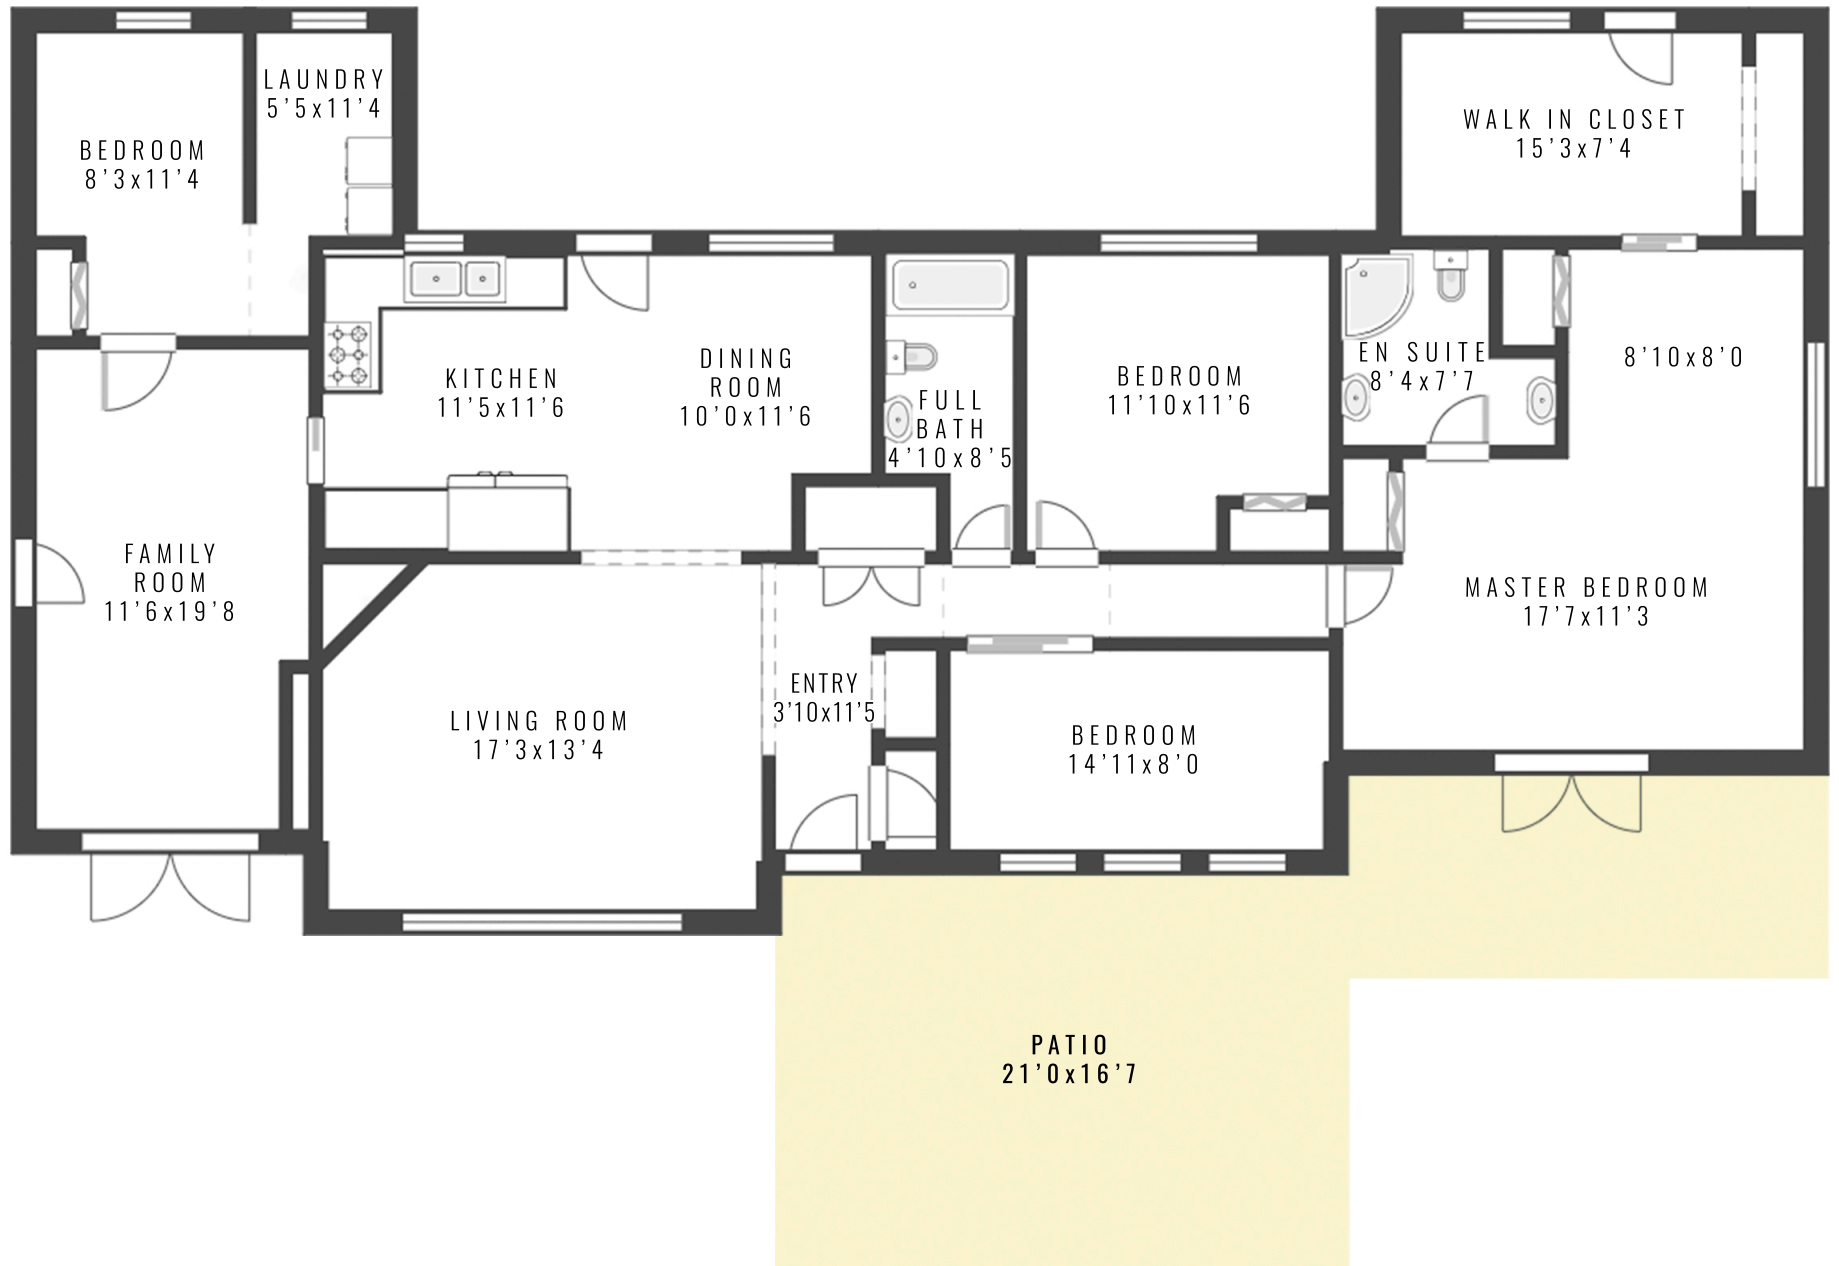

4 BED | 2 BATH | 1906 SQ.FT

11211 DARLENE ROAD