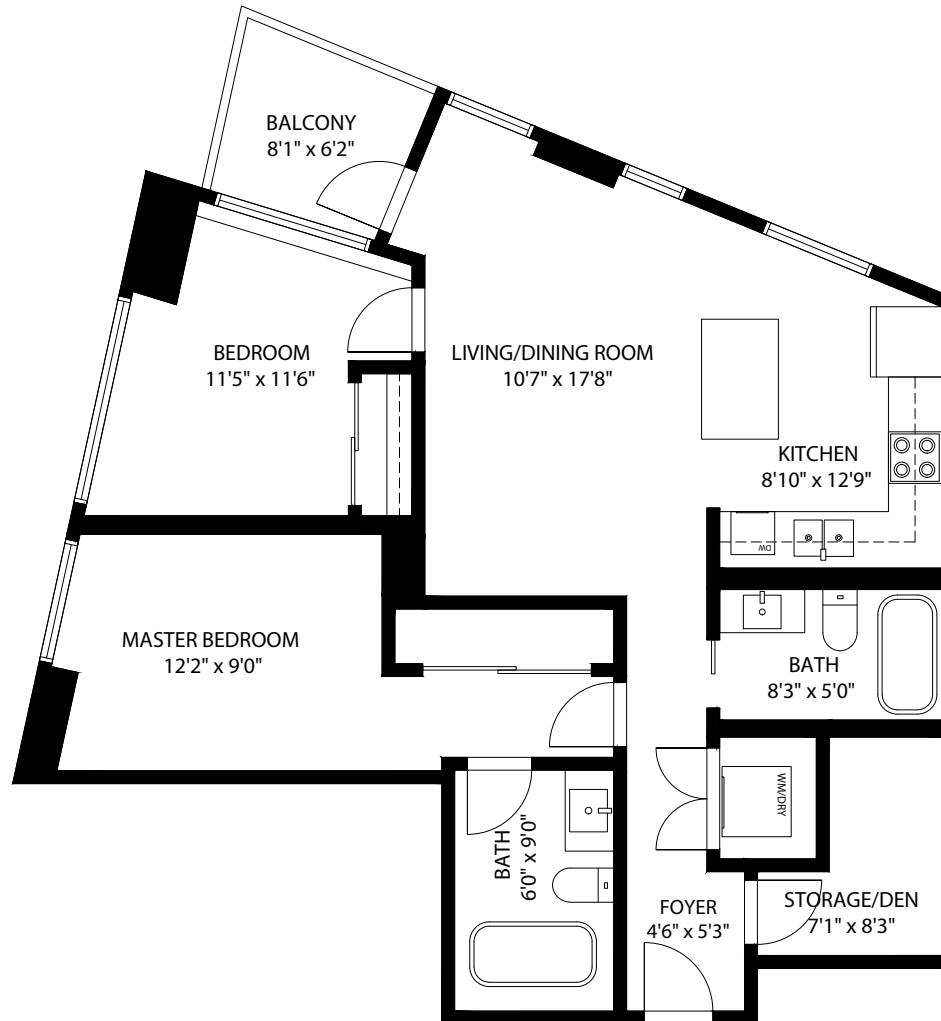

802 - 188 Keefer Place

Vancouver, BC V6B 0J

Total Area 908 SQ.FT.

Ceiling Height 8'0"

2

BEDROOMS

2

BATHROOMS

908

TOTAL SQ.FT.

3D IMMERSIVE
Tours Photos Floor Plans