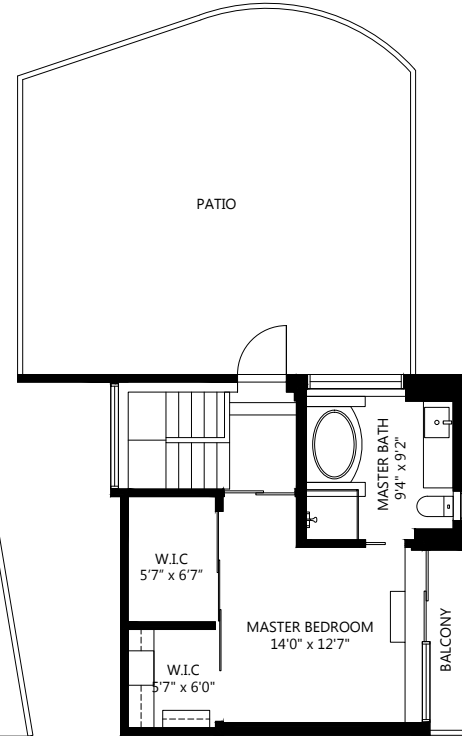

3905-188 Keefer Place

Vancouver, BC, V6B 0J1

Main Level: 1,082 SQ.FT.

Upper Level: 425 SQ.FT.

Total Area 1,517 SQ.FT.

Aux. Measurements:

Patio Area: 1,279 SQ.FT.

Main Level: 1,082 SQ.FT.
Ceiling Height: 8'7"

Upper Level: 435 SQ.FT.
Ceiling Height: 8'0"