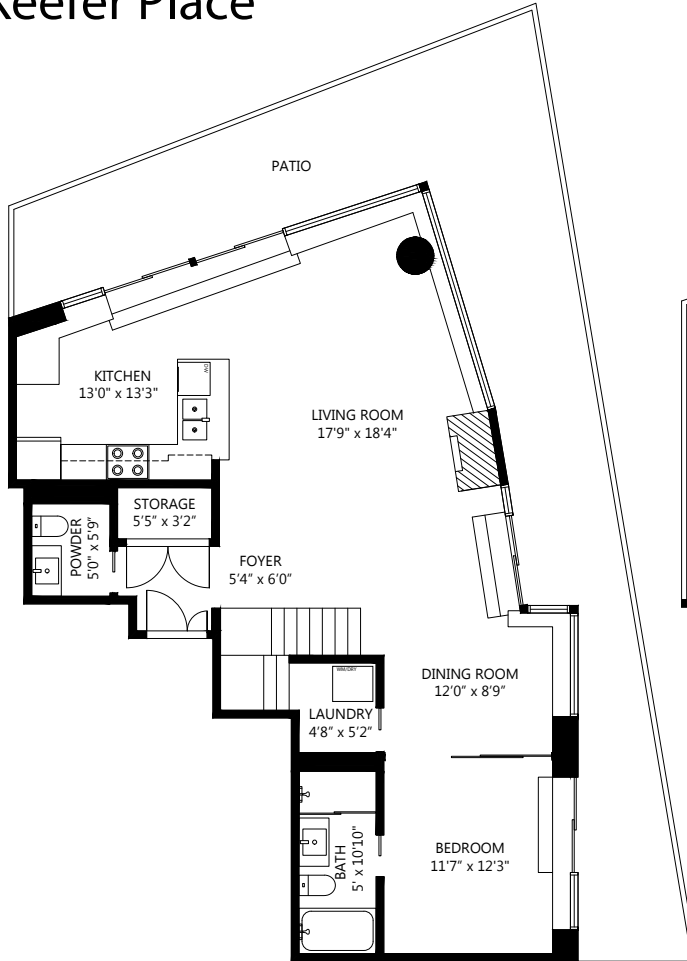

3905-188 Keefer Place

Vancouver, BC, V6B 0J1

Main Level: 1,082 SQ.FT.

Upper Level: 425 SQ.FT.

Total Area 1,517 SQ.FT.

Aux. Measurements:

Patio Area: 1,279 SQ.FT.

Main Level: 1,082 SQ.FT.
Ceiling Height: 8'7"

Upper Level: 435 SQ.FT.
Ceiling Height: 8'0"