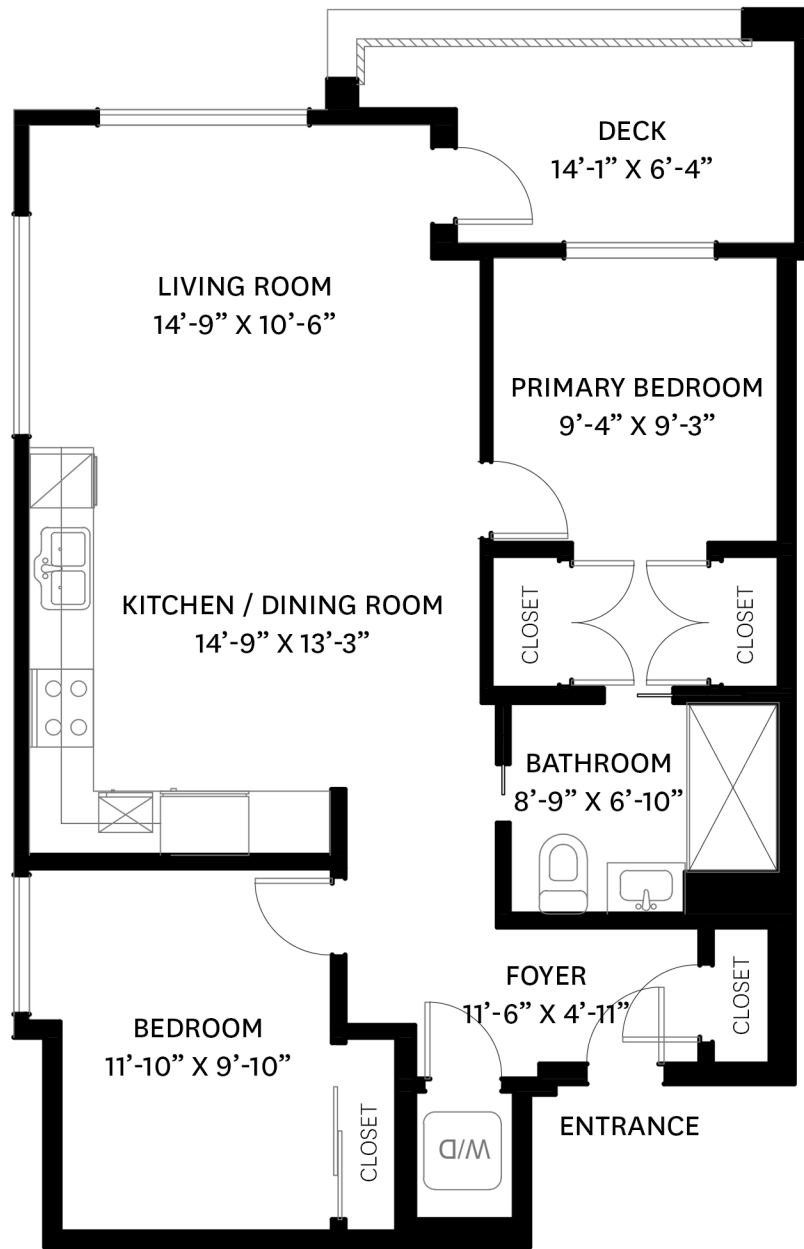

204 - 733 3RD E, NORTH VANCOUVER, BC

MAIN FLOOR TOTAL: 841 SQ. FT.

DECK: 78 SQ. FT.

MAIN FLOOR PLAN

Ceiling Height: 8'-9"

stilhavn
REAL ESTATE SERVICES

Donald McDougall
778-998-4820
donald@donaldmcdougall.ca

floor plan designed by
ishot.ca Enterprises Inc.
604-368-7979
<http://ishot.ca>