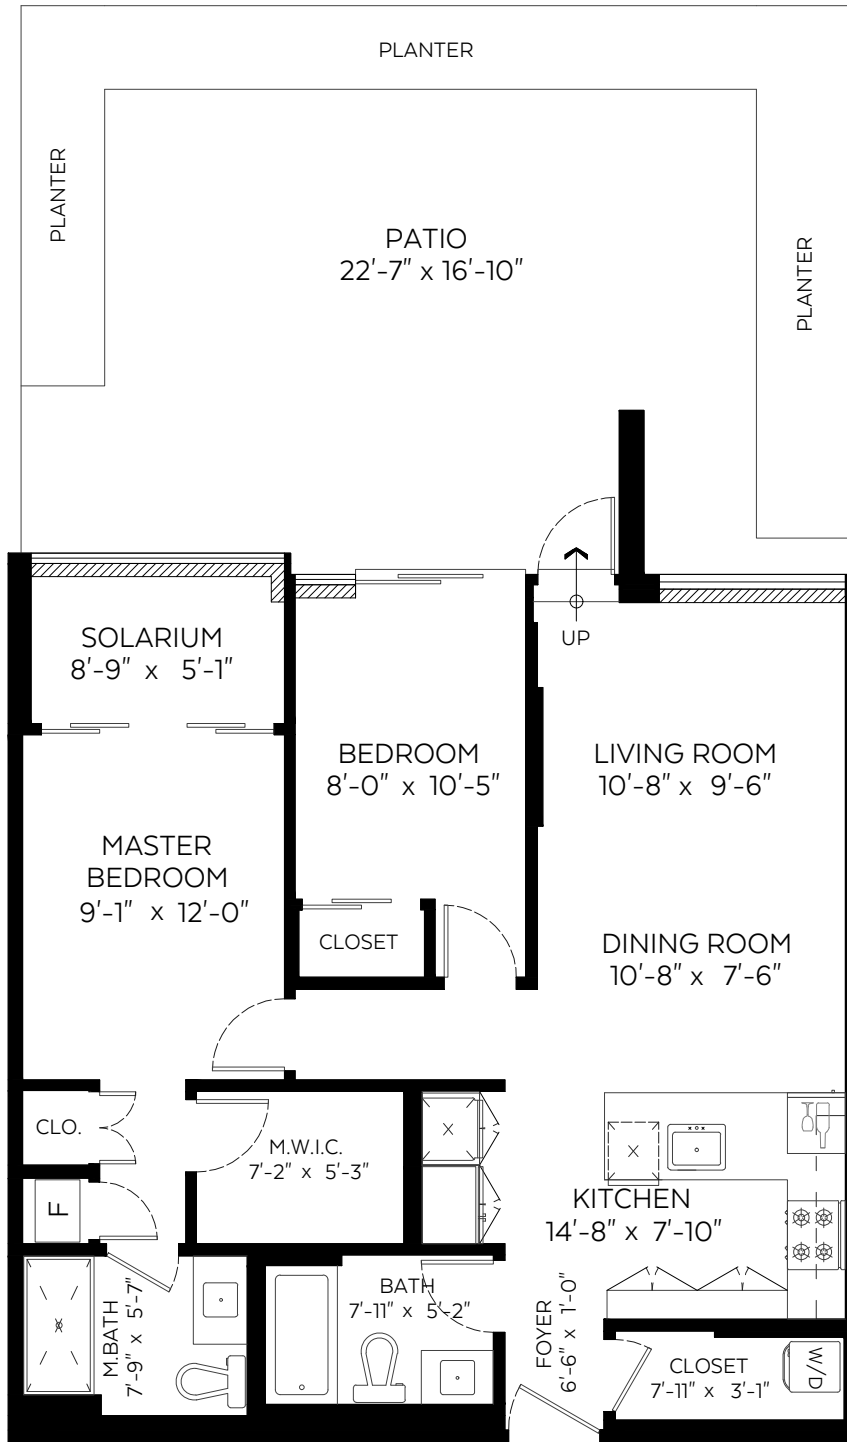

Main Floor: 899 sq.ft.

Auxiliary Area

Patio/Planter: 562 sq.ft.

Measured on: Sep. 21, 2019

NORTH