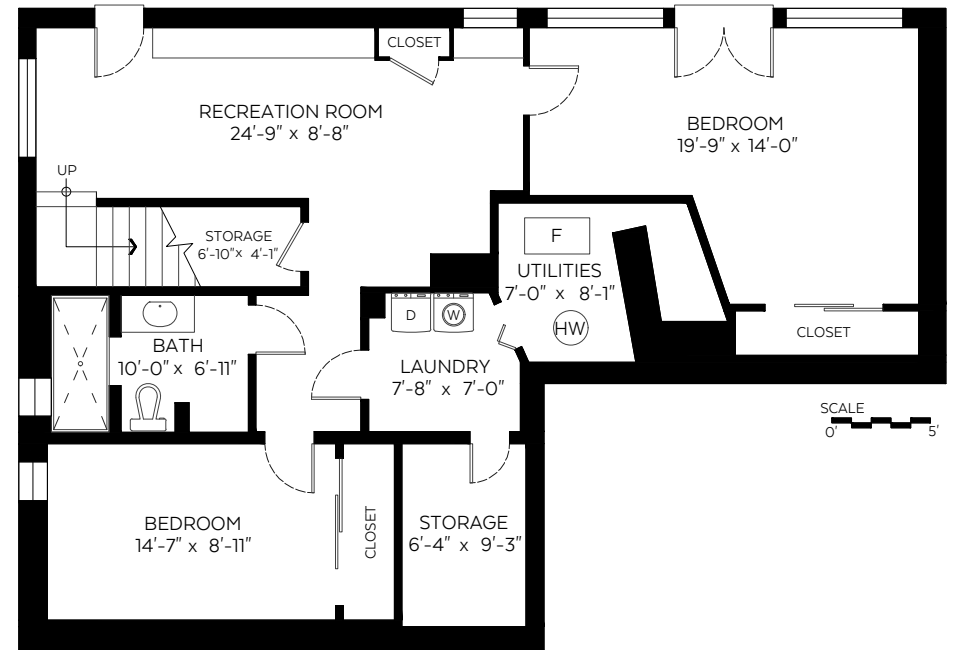

Lower Floor Plan
Floor Area: 1,255 sq.ft.

Measured on: Nov. 16, 2018

NORTH