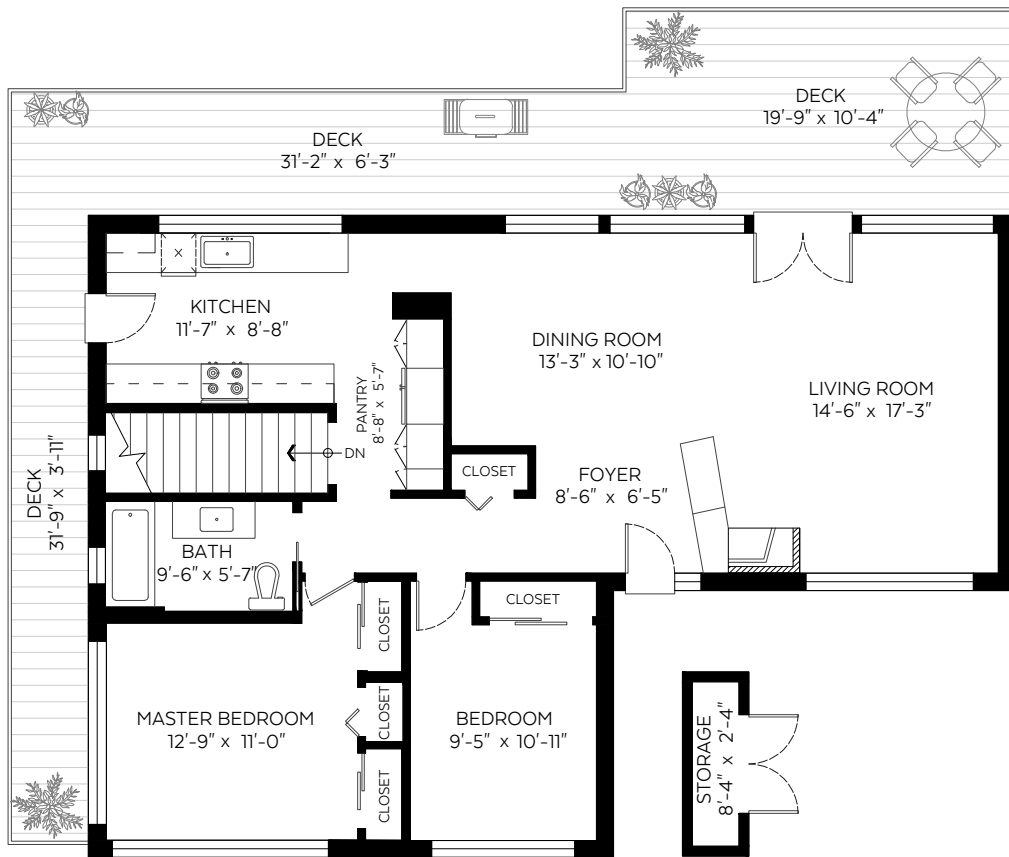

947 Evergreen Place,
North Vancouver, B.C.

Main Floor:	1,255 sq.ft.
Lower Floor:	1,255 sq.ft.
Total:	2,510 sq.ft.

Auxiliary Area

Deck:	524 sq.ft.
Storage:	32 sq.ft.

Main Floor Plan
Floor Area: 1,255 sq.ft.