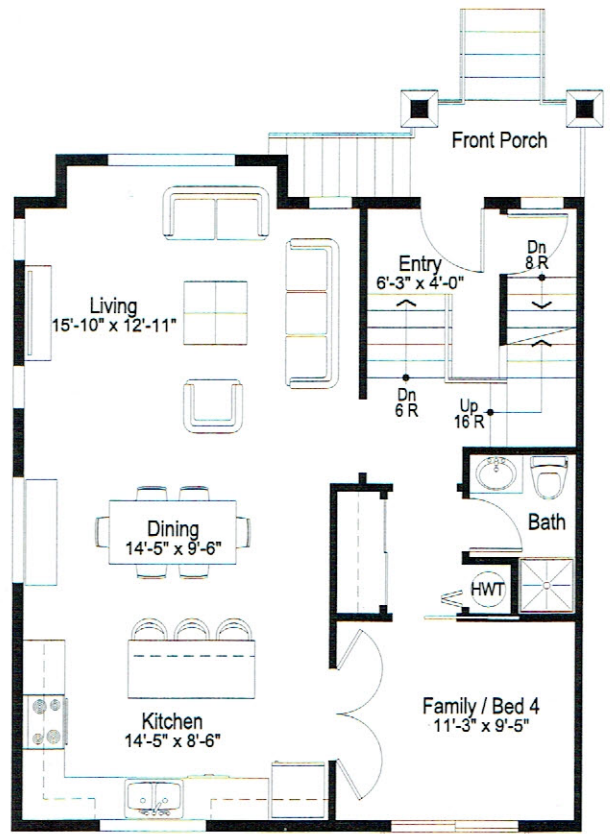

Harrington Court

6028 MAPLE ROAD, RICHMOND

UNIT 5 4 BEDROOM | APPROX. 1,685 S.F. 3 CAR GARAGE

UPPER FLOOR

GROUND FLOOR

MAIN FLOOR