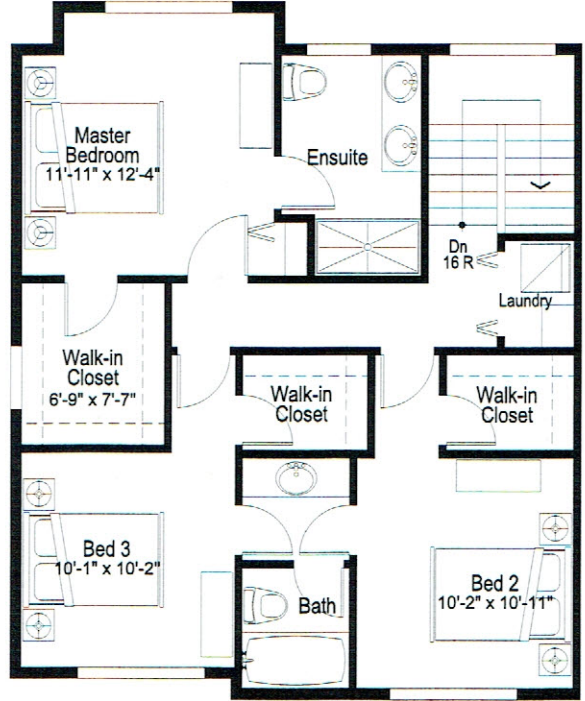

Harrington Court

6028 MAPLE ROAD, RICHMOND

UNIT 5 4 BEDROOM | APPROX. 1,685 S.F. 3 CAR GARAGE

UPPER FLOOR

GROUND FLOOR

MAIN FLOOR