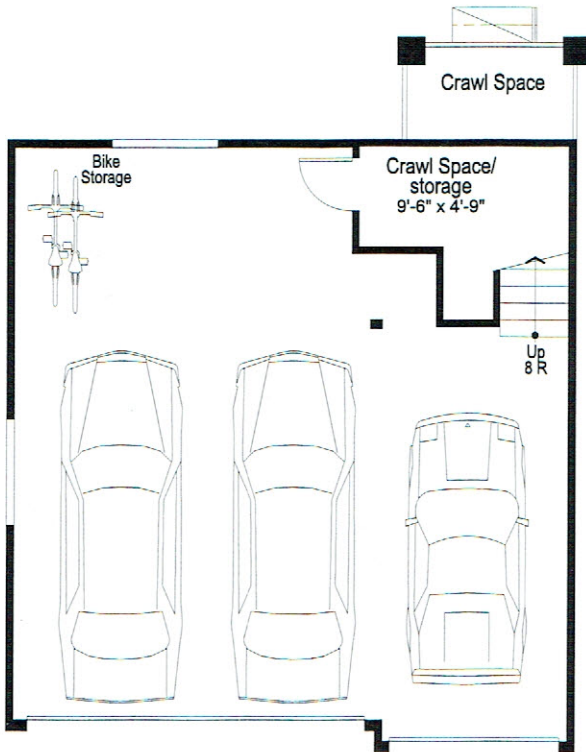

Harrington Court

6028 MAPLE ROAD, RICHMOND

UNIT 5 4 BEDROOM | APPROX. 1,685 S.F. 3 CAR GARAGE

UPPER FLOOR

GROUND FLOOR

MAIN FLOOR