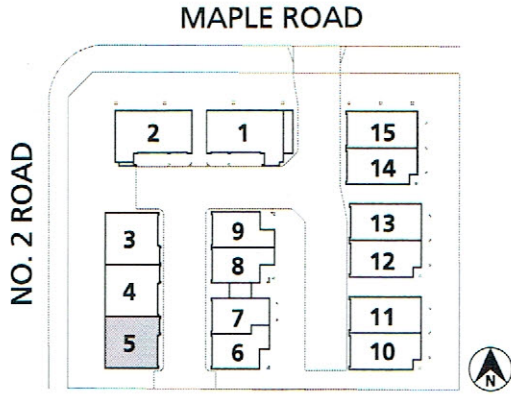

Harrington Court

6028 MAPLE ROAD, RICHMOND

UNIT 5 4 BEDROOM | APPROX. 1,685 S.F. 3 CAR GARAGE

UPPER FLOOR

GROUND FLOOR

MAIN FLOOR