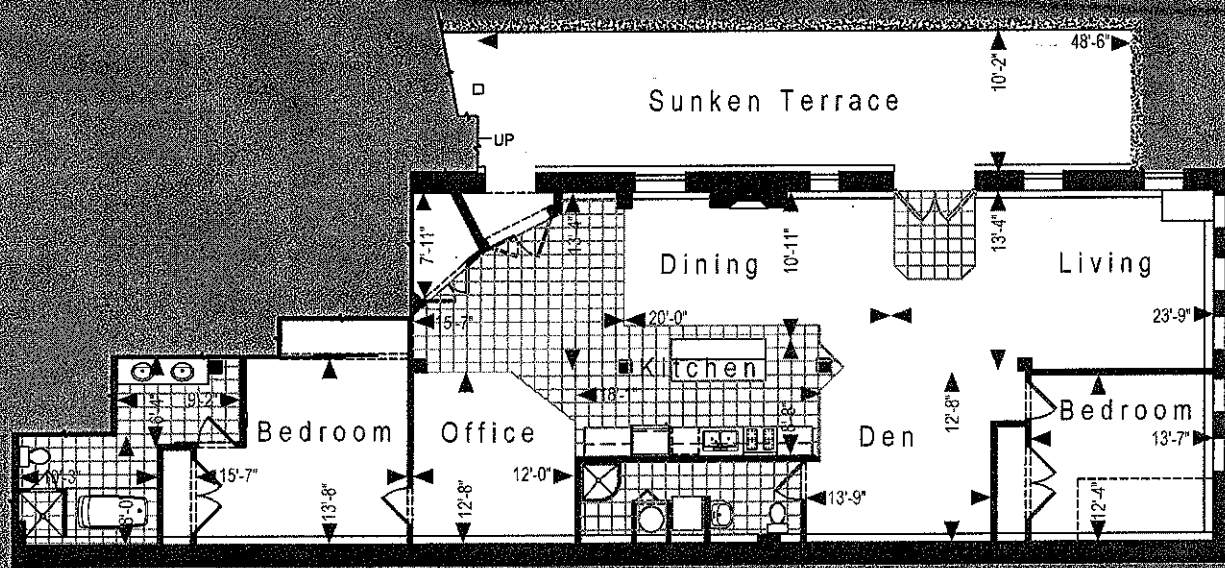

Total 2719 sq.ft.

Suite = 2216 sq.ft

Sunken Terrace = 503 sq.ft

Suite G1 and Sunken Terrace

The Chambers Courtyard
30 Morrow Avenue

Suite G1
two bedrooms + office + sunken terrace