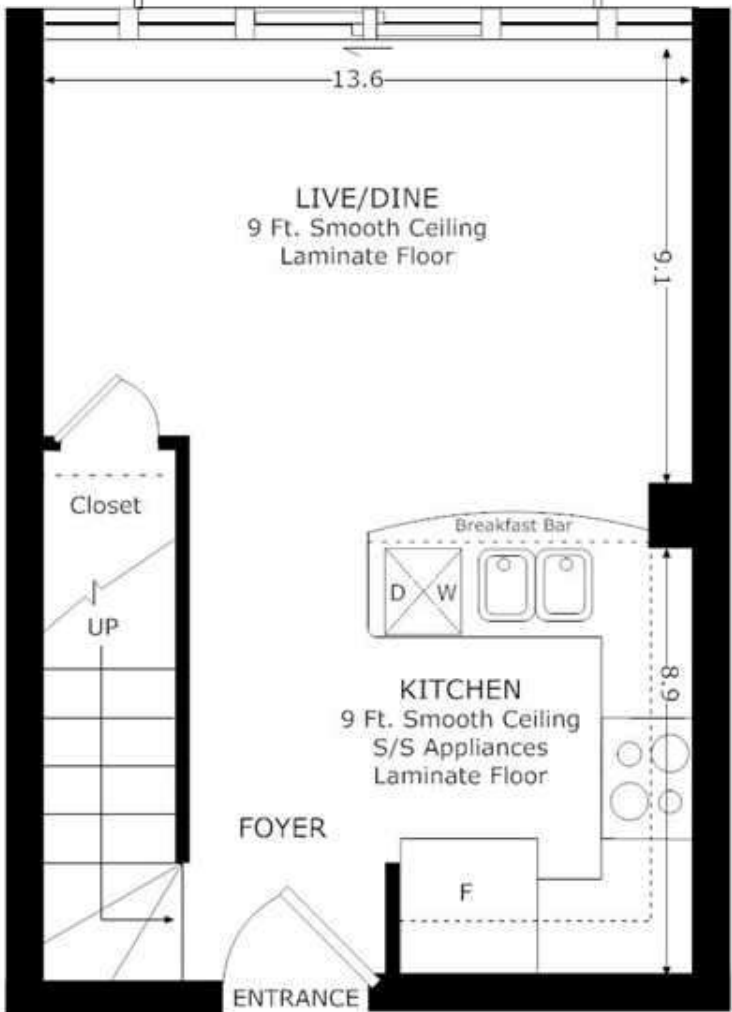

WEST EXPOSURE

PRIVATE BALCONY  
3 x 9.5 Ft

Lower Level

WEST EXPOSURE

Upper Level

PREMIUM FULL SIZE  
UNDERGROUND  
PARKING

19 ft x 9 ft

STORAGE  
LOCKER

6 ft L x  
3 ft W x  
6.5 ft H