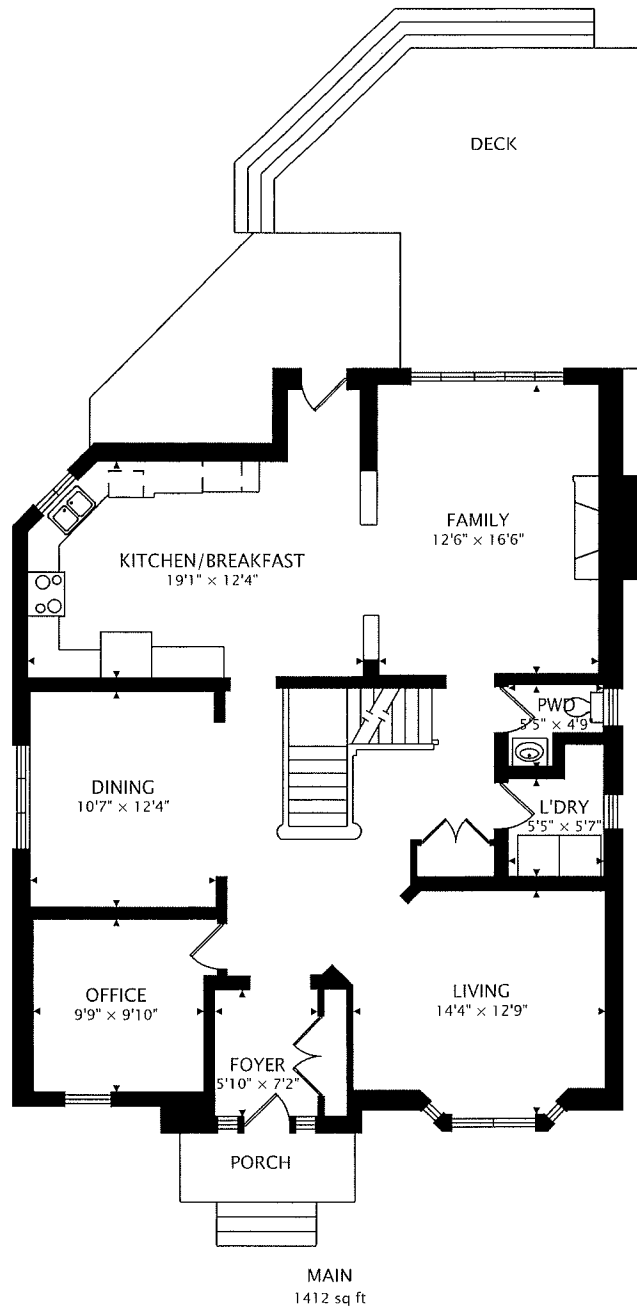

2532 SUNNYHURST CLOSE
OAKVILLE, ONTARIO L6H 7K5

TOTAL
2726 sq ft + 1408 sq ft BELOW GRADE

0 12 ft CAPTURED ON: 16 JUN 2022
DIMENSIONS, AREAS, LAYOUTS AND DETAILS ARE APPROXIMATE
AND SHOULD BE CONSIDERED ILLUSTRATIVE ONLY.

2532 SUNNYHURST CLOSE
OAKVILLE, ONTARIO L6H 7K5

SECOND
1314 sq ft

LOWER
1408 sq ft BELOW GRADE

TOTAL
2726 sq ft + 1408 sq ft BELOW GRADE

CAPTURED ON: 16 JUN 2022
DIMENSIONS, AREAS, LAYOUTS AND DETAILS ARE APPROXIMATE
AND SHOULD BE CONSIDERED ILLUSTRATIVE ONLY.