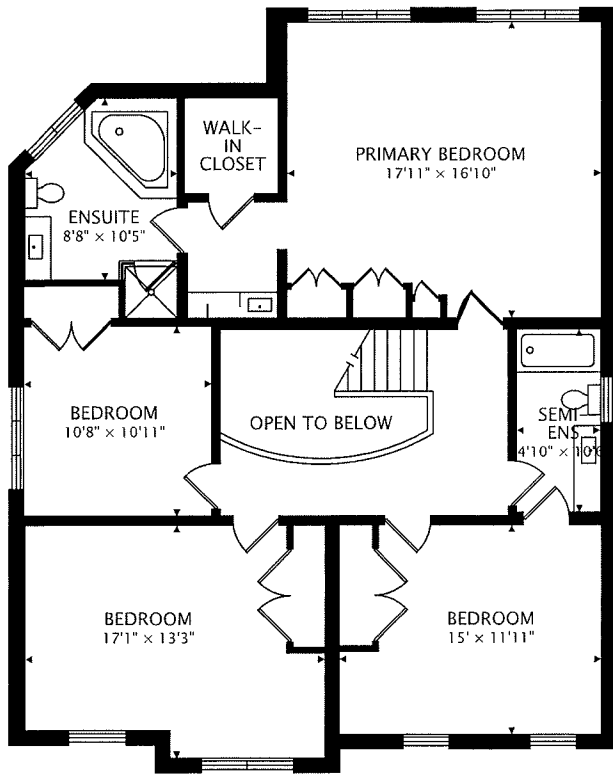

2532 SUNNYHURST CLOSE
OAKVILLE, ONTARIO L6H 7K5

TOTAL
2726 sq ft + 1408 sq ft BELOW GRADE

0 12 ft CAPTURED ON: 16 JUN 2022
DIMENSIONS, AREAS, LAYOUTS AND DETAILS ARE APPROXIMATE
AND SHOULD BE CONSIDERED ILLUSTRATIVE ONLY.

2532 SUNNYHURST CLOSE
OAKVILLE, ONTARIO L6H 7K5

SECOND
1314 sq ft

LOWER
1408 sq ft BELOW GRADE

TOTAL
2726 sq ft + 1408 sq ft BELOW GRADE

CAPTURED ON: 16 JUN 2022
DIMENSIONS, AREAS, LAYOUTS AND DETAILS ARE APPROXIMATE
AND SHOULD BE CONSIDERED ILLUSTRATIVE ONLY.