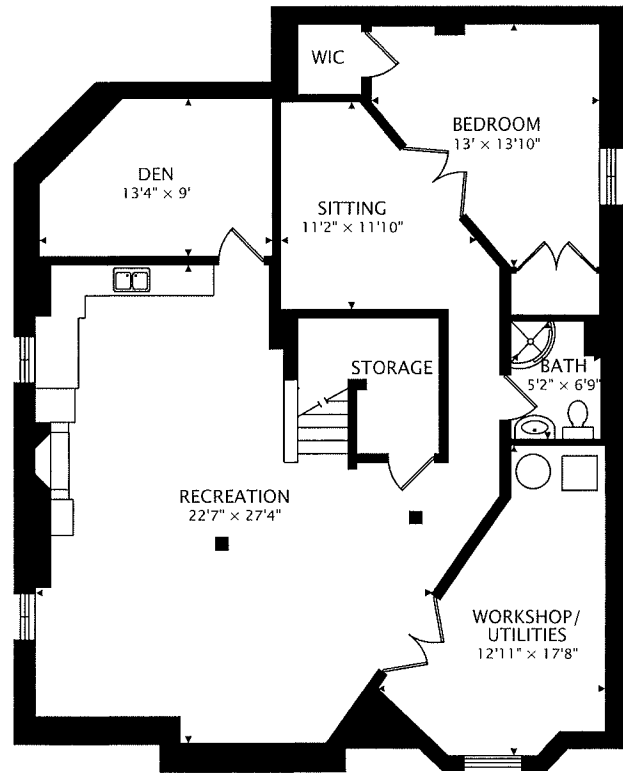

2532 SUNNYHURST CLOSE
OAKVILLE, ONTARIO L6H 7K5

TOTAL
2726 sq ft + 1408 sq ft BELOW GRADE

0 12 ft CAPTURED ON: 16 JUN 2022
DIMENSIONS, AREAS, LAYOUTS AND DETAILS ARE APPROXIMATE
AND SHOULD BE CONSIDERED ILLUSTRATIVE ONLY.

2532 SUNNYHURST CLOSE
OAKVILLE, ONTARIO L6H 7K5

SECOND
1314 sq ft

LOWER
1408 sq ft BELOW GRADE

TOTAL
2726 sq ft + 1408 sq ft BELOW GRADE

CAPTURED ON: 16 JUN 2022
DIMENSIONS, AREAS, LAYOUTS AND DETAILS ARE APPROXIMATE
AND SHOULD BE CONSIDERED ILLUSTRATIVE ONLY.