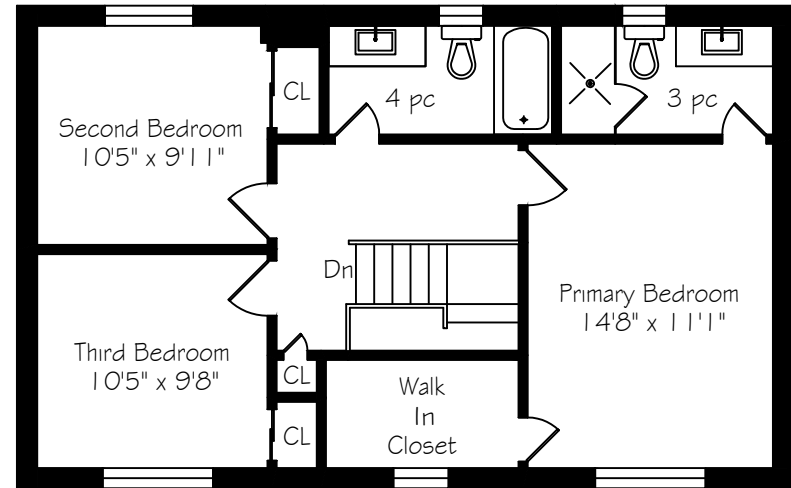

429 Claremont Crescent

Measurements and Calculations are approximate
To be used as guidelines only
www.measuredup.ca

Main Floor
926 Square Feet
+ 406 Garage

Second Floor
768 Square Feet

Lower Level
844 Square Feet