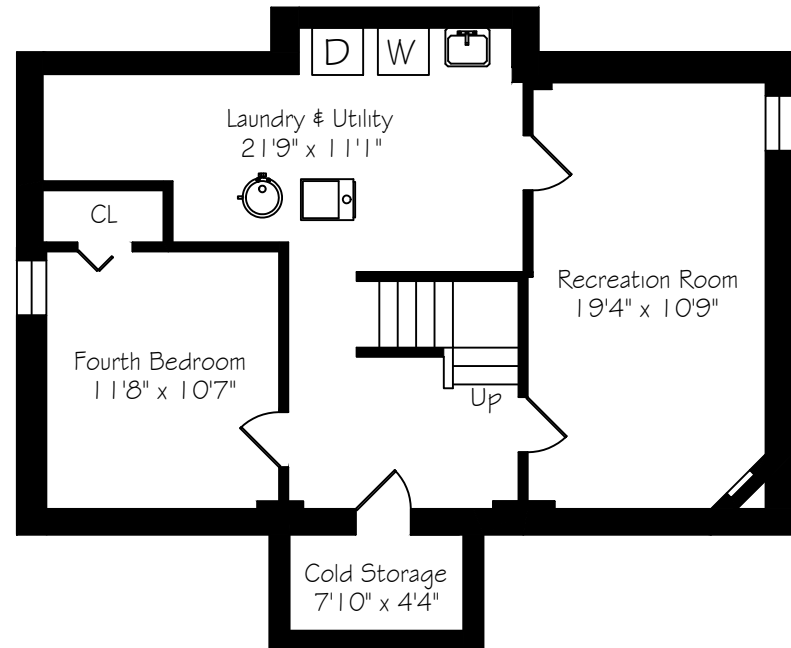

429 Claremont Crescent

Measurements and Calculations are approximate
To be used as guidelines only
www.measuredup.ca

Main Floor
926 Square Feet
+ 406 Garage

Second Floor
768 Square Feet

Lower Level
844 Square Feet