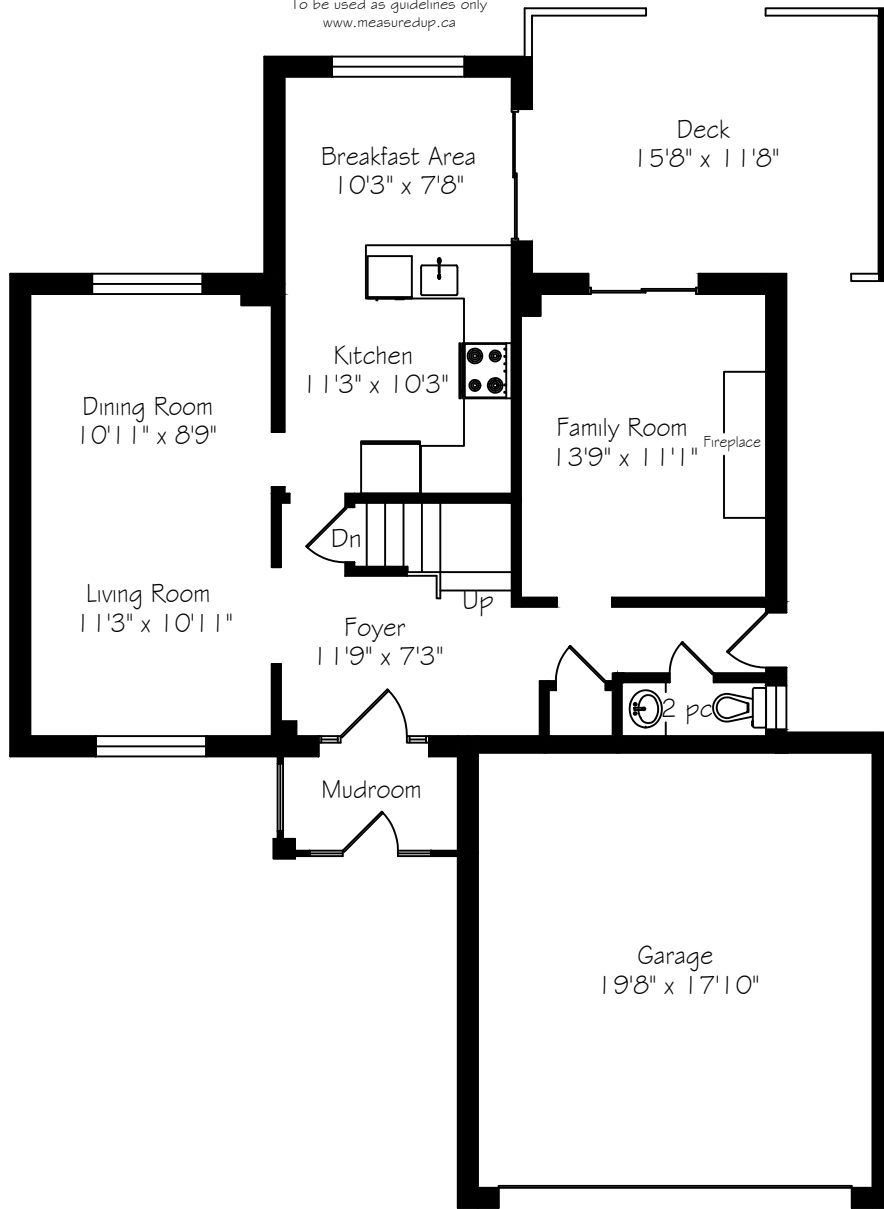

429 Claremont Crescent

Measurements and Calculations are approximate
To be used as guidelines only
www.measuredup.ca

Main Floor
926 Square Feet
+ 406 Garage

Second Floor
768 Square Feet

Lower Level
844 Square Feet