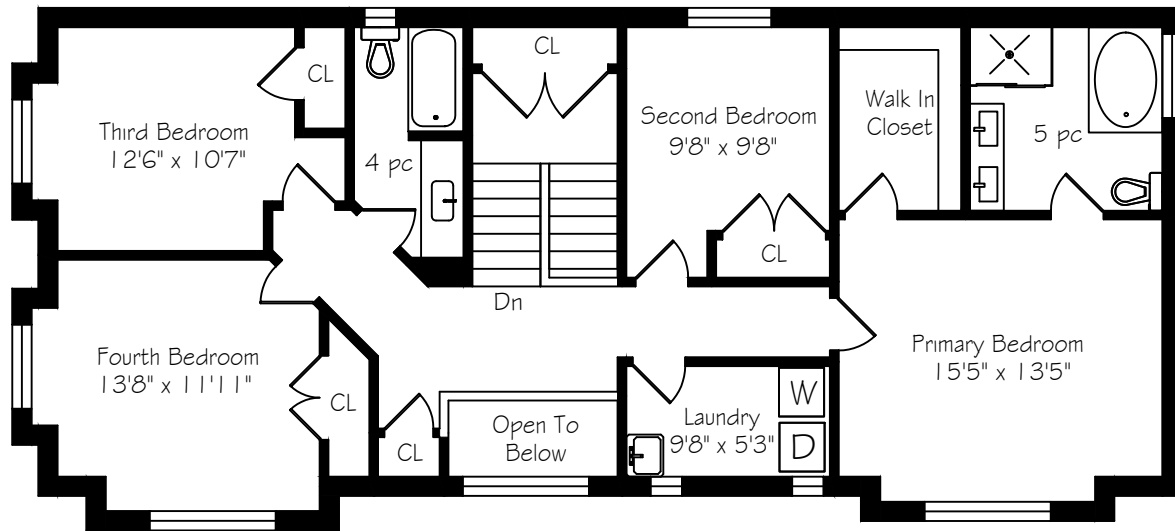

61 Guest Street

Measurements and Calculations are approximate
To be used as guidelines only
www.measuredup.ca

Second Floor
1282 Square Feet

Main Floor
850 Square Feet
+ 470 Garage

Lower Level
838 Square Feet