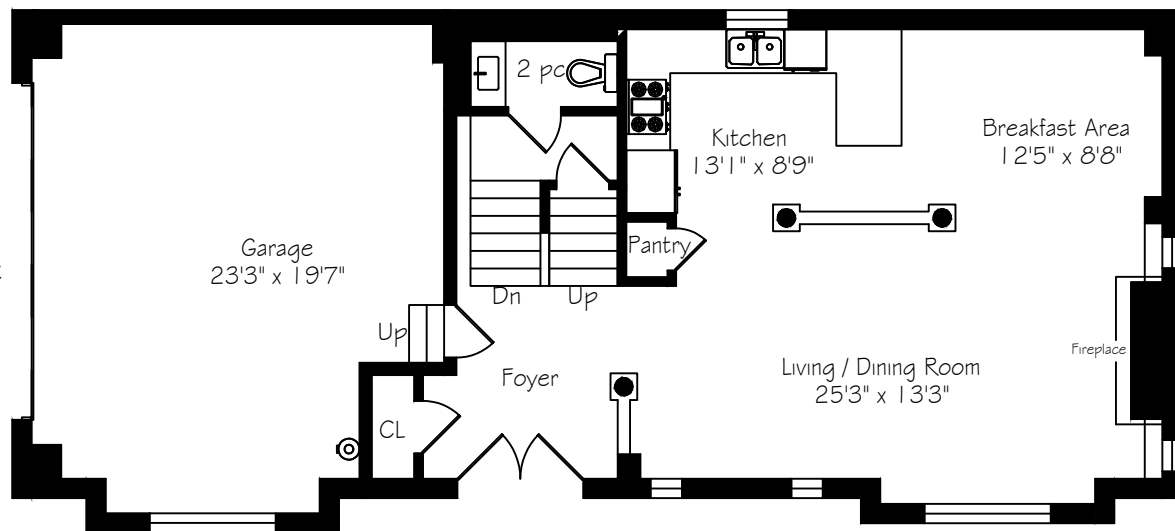

61 Guest Street

Measurements and Calculations are approximate
To be used as guidelines only
www.measuredup.ca

Second Floor
1282 Square Feet

Main Floor
850 Square Feet
+ 470 Garage

Lower Level
838 Square Feet