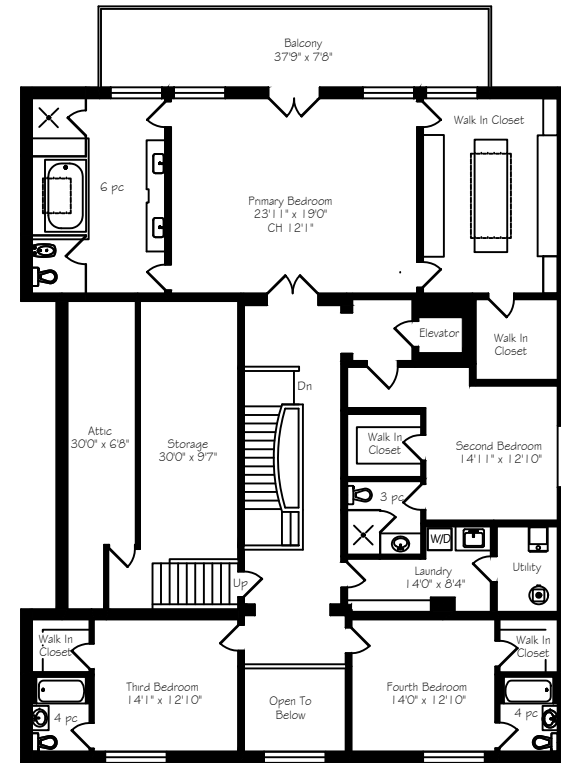

Lower Level
3618 Square Feet

Main Floor
3260 Square Feet
+ 634 Garage

Second Floor
3142 Square Feet

64 Brentwood Road