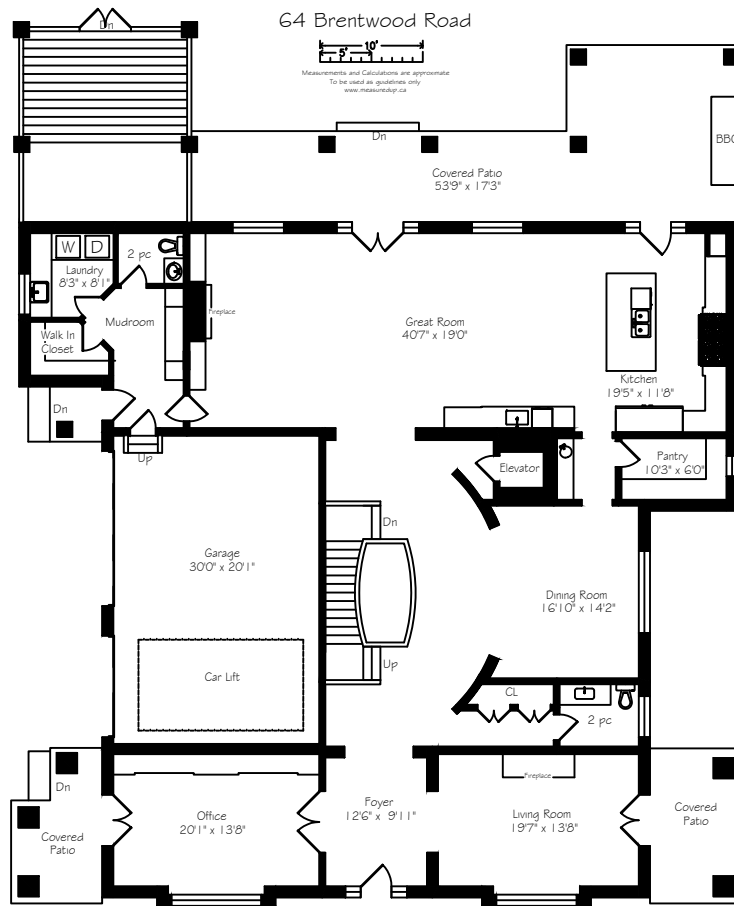

Lower Level
3618 Square Feet

Main Floor
3260 Square Feet
+ 634 Garage

Second Floor
3142 Square Feet

64 Brentwood Road