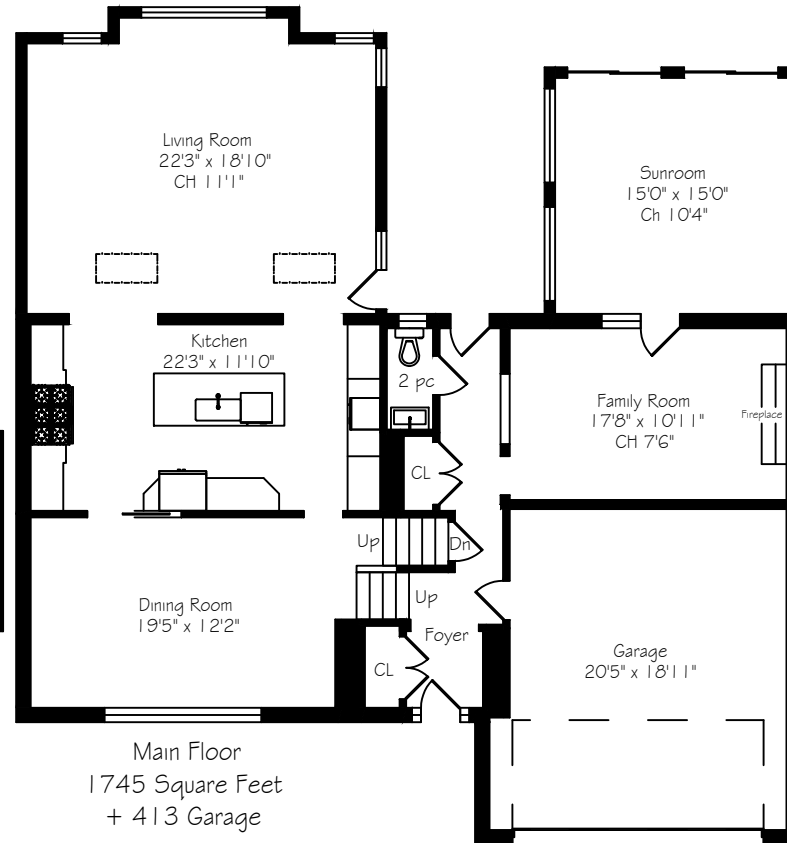

2324 Cheverie Street

Measurements and Calculations are approximate  
To be used as guidelines only  
www.measuredup.ca

Lower Level  
1502 Square Feet

Main Floor  
1745 Square Feet  
+ 413 Garage

Second Floor  
936 Square Feet