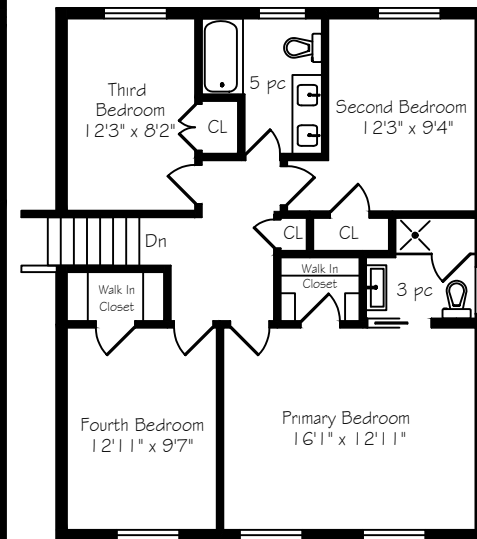

2324 Cheverie Street

Measurements and Calculations are approximate  
To be used as guidelines only  
www.measuredup.ca

Lower Level  
1502 Square Feet

Main Floor  
1745 Square Feet  
+ 413 Garage

Second Floor  
936 Square Feet