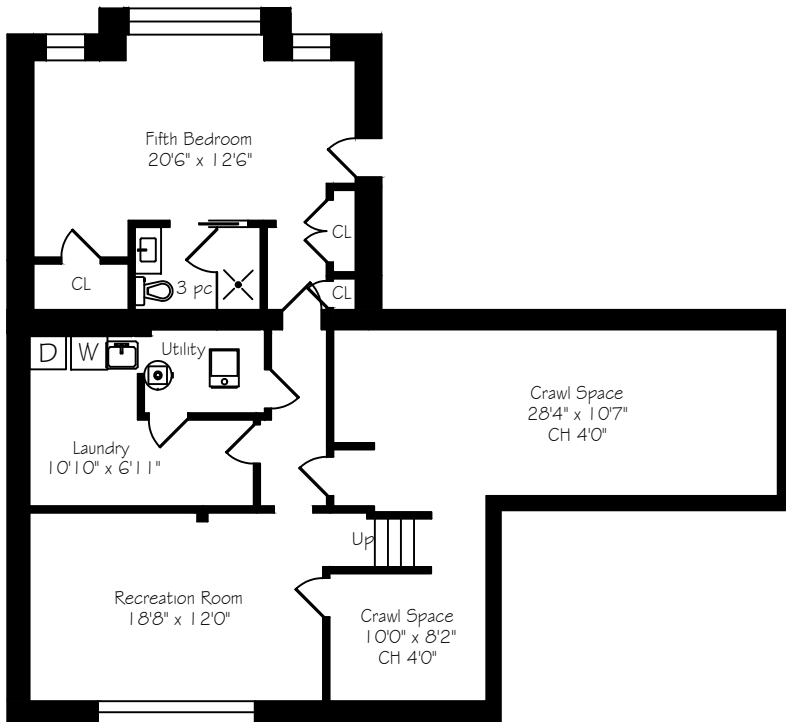

2324 Cheverie Street

Measurements and Calculations are approximate  
To be used as guidelines only  
www.measuredup.ca

Lower Level  
1502 Square Feet

Main Floor  
1745 Square Feet  
+ 413 Garage

Second Floor  
936 Square Feet