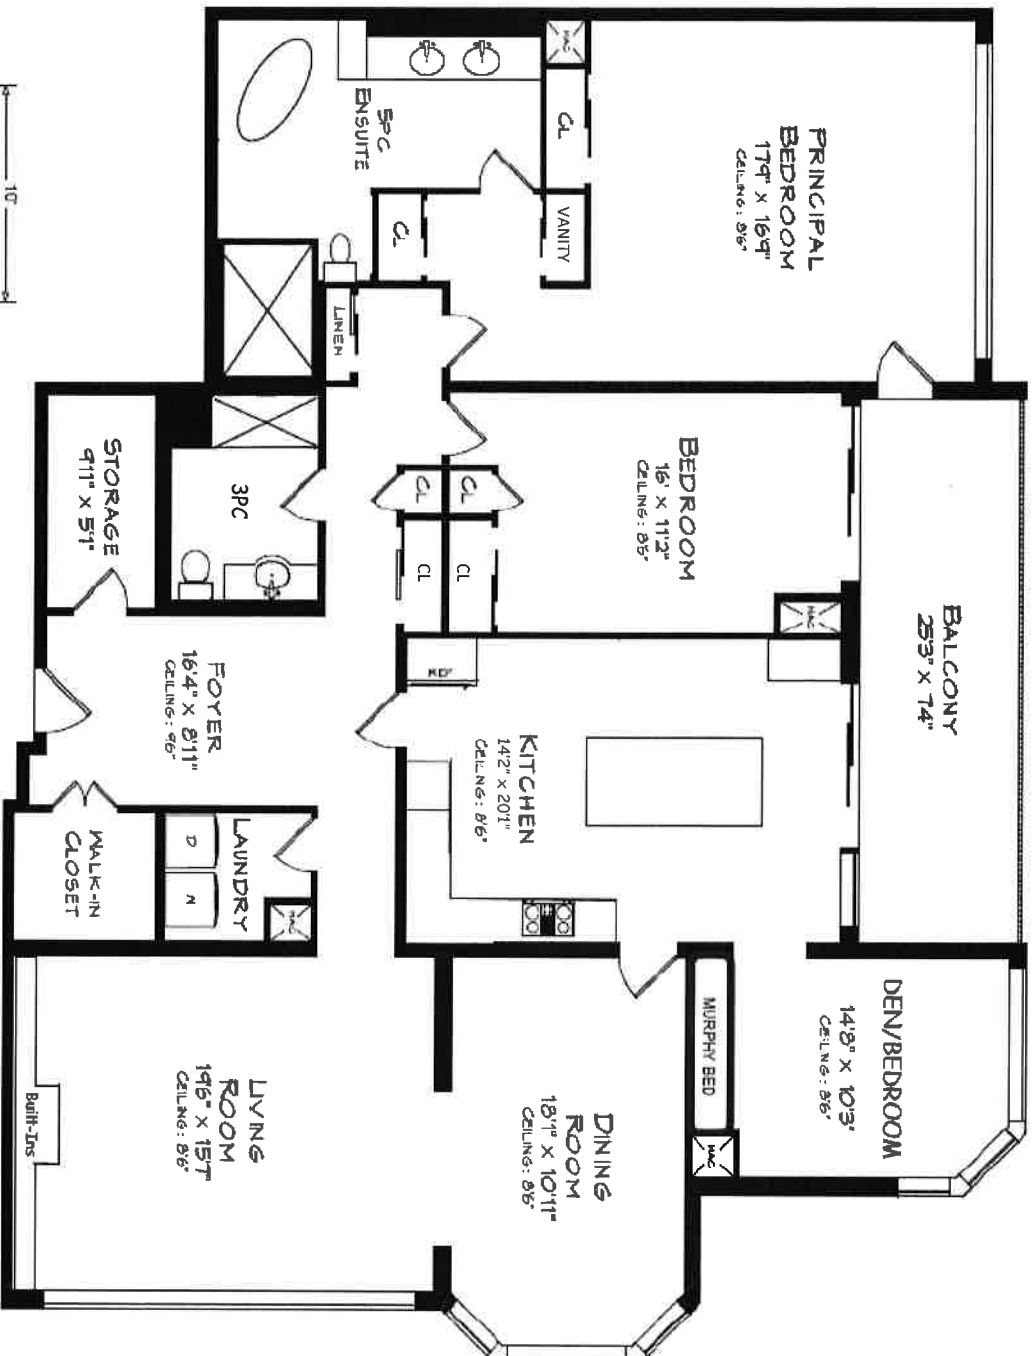

2170 MARINE DRIVE SUITE #PH2

Measurements may not be 100% accurate and should be used as a guideline only.
August, 2023

LIVING AREA
2,379 SQUARE FEET