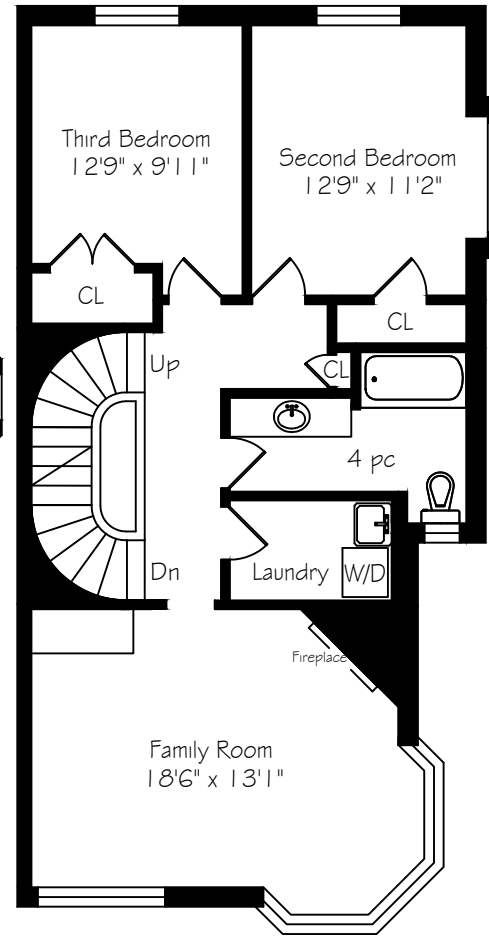

27 Southaven Place

Measurements and Calculations are approximate
To be used as guidelines only
www.measuredup.ca

Lower Level
432 Square Feet
+ 450 Garage

Second Floor
887 Square Feet

Third Floor
738 Square Feet