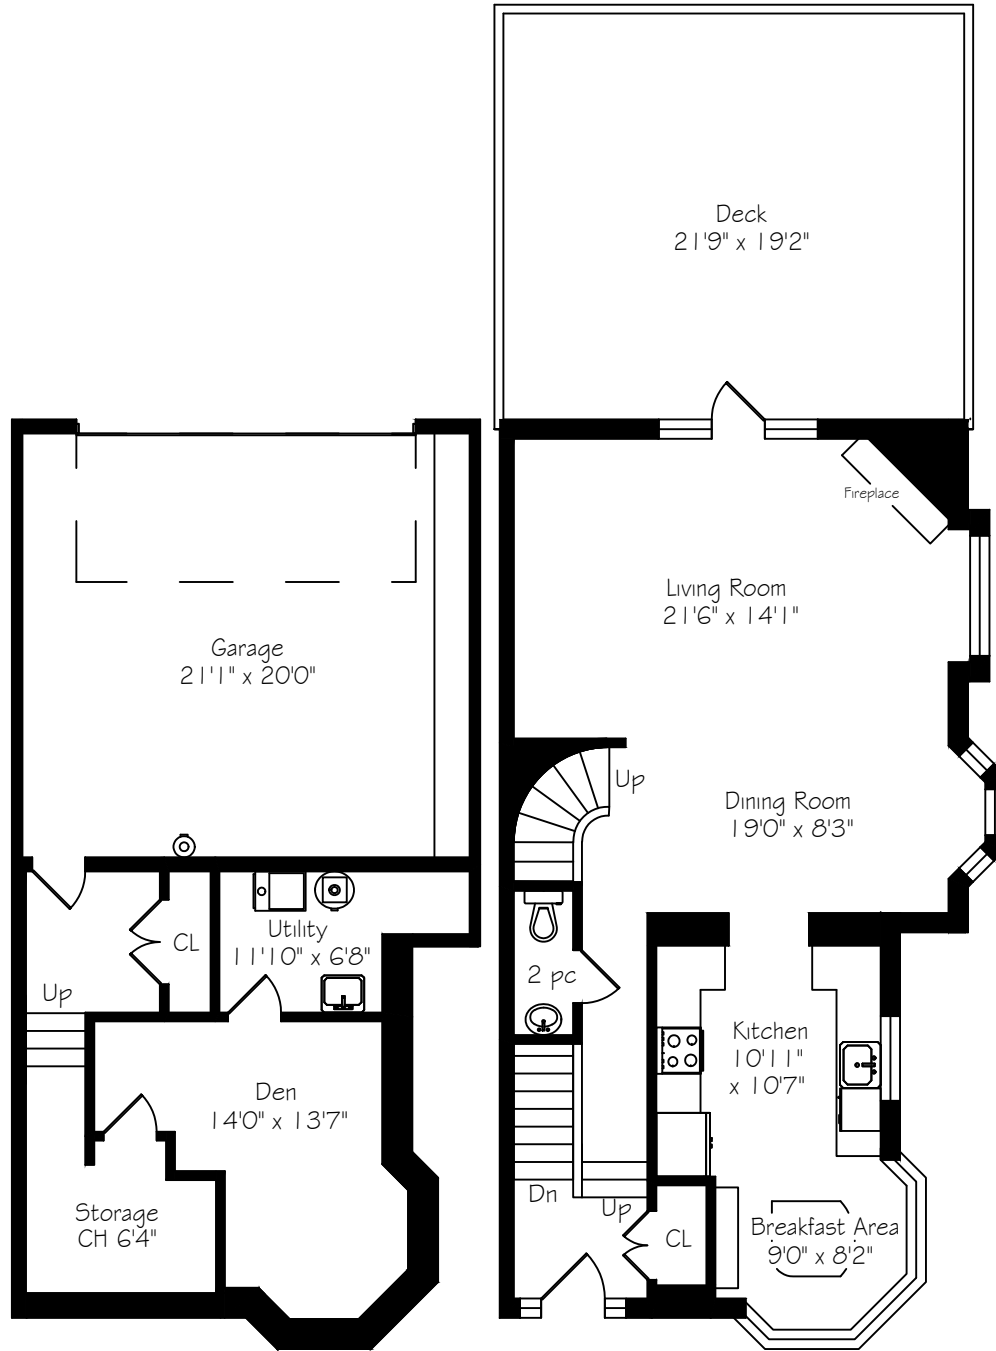

27 Southaven Place

Measurements and Calculations are approximate
To be used as guidelines only
www.measuredup.ca

Lower Level
432 Square Feet
+ 450 Garage

Second Floor
887 Square Feet

Third Floor
738 Square Feet