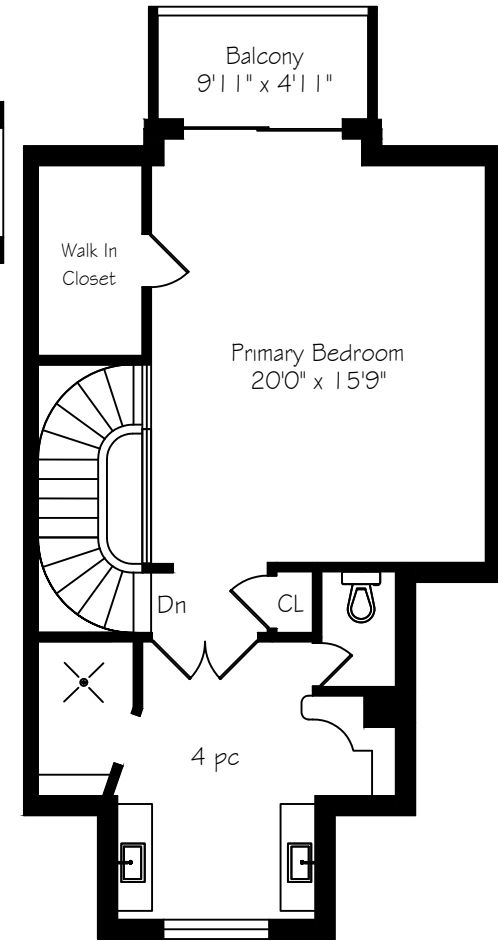

27 Southaven Place

Measurements and Calculations are approximate
To be used as guidelines only
www.measuredup.ca

Lower Level
432 Square Feet
+ 450 Garage

Second Floor
887 Square Feet

Third Floor
738 Square Feet