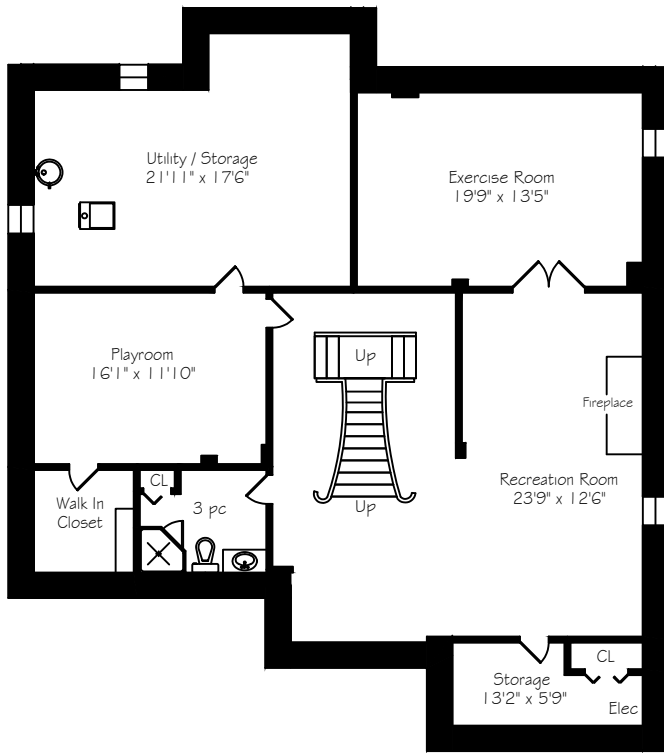

1391 Pineway Court

Lower Level
1840 Square Feet