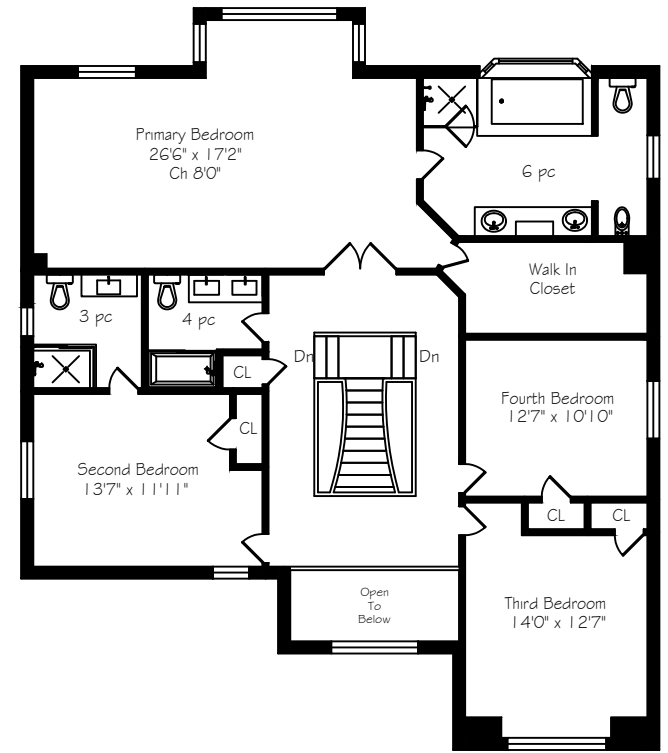

Main Floor
1848 Square Feet
+ 410 Garage

Second Floor
1786 Square Feet