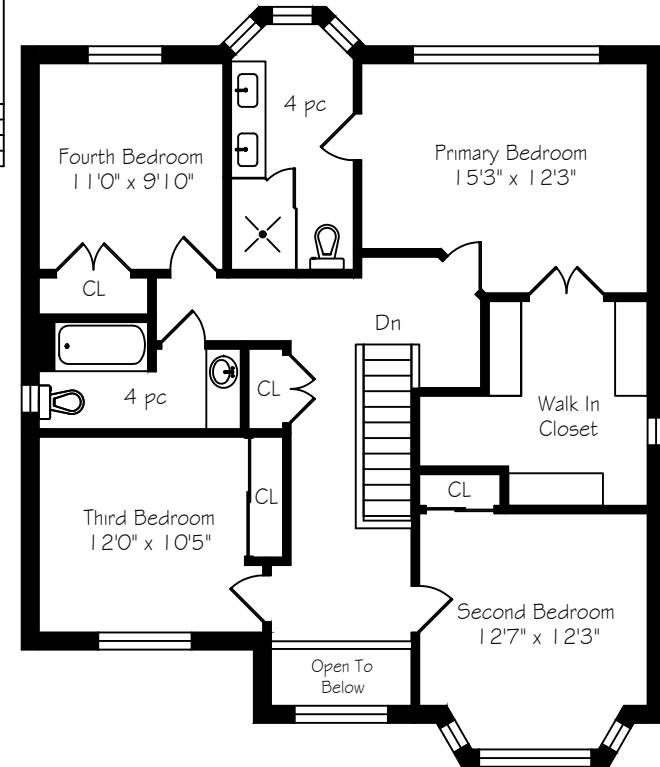

# 8 Inverhuron Trail

Measurements and Calculations are approximate  
To be used as guidelines only  
www.measuredup.ca

Lower Level  
1264 Square Feet

Main Floor  
1226 Square Feet

Second Floor  
1204 Square Feet