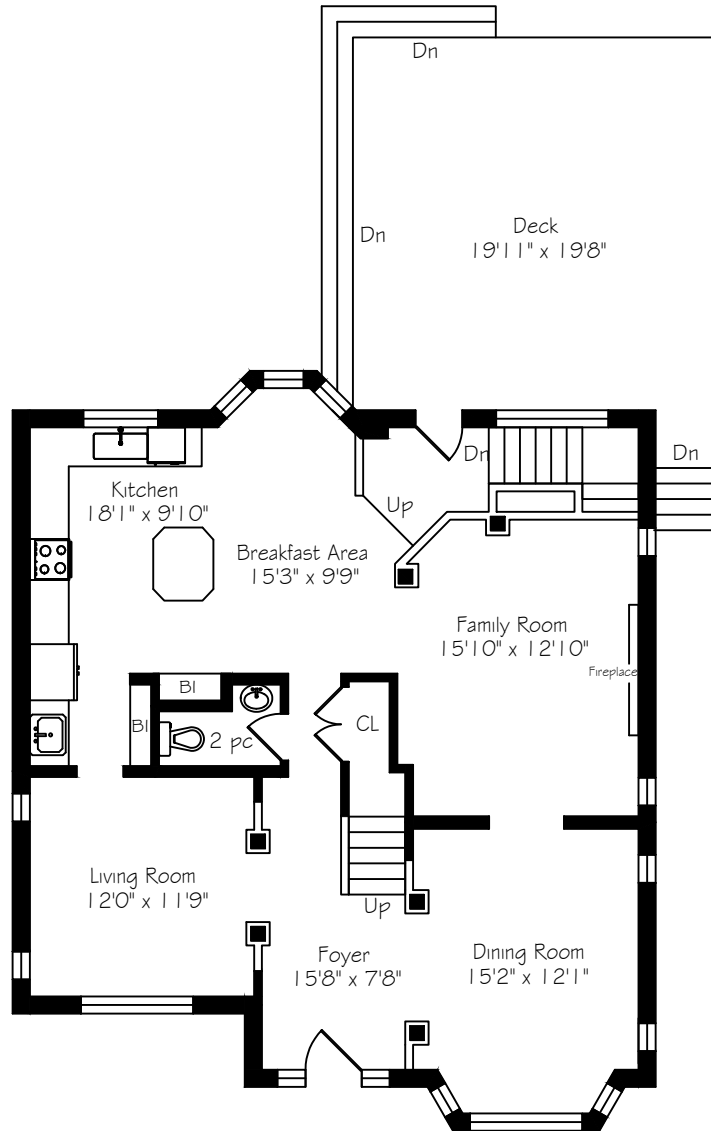

# 8 Inverhuron Trail

Measurements and Calculations are approximate  
To be used as guidelines only  
www.measuredup.ca

Lower Level  
1264 Square Feet

Main Floor  
1226 Square Feet

Second Floor  
1204 Square Feet