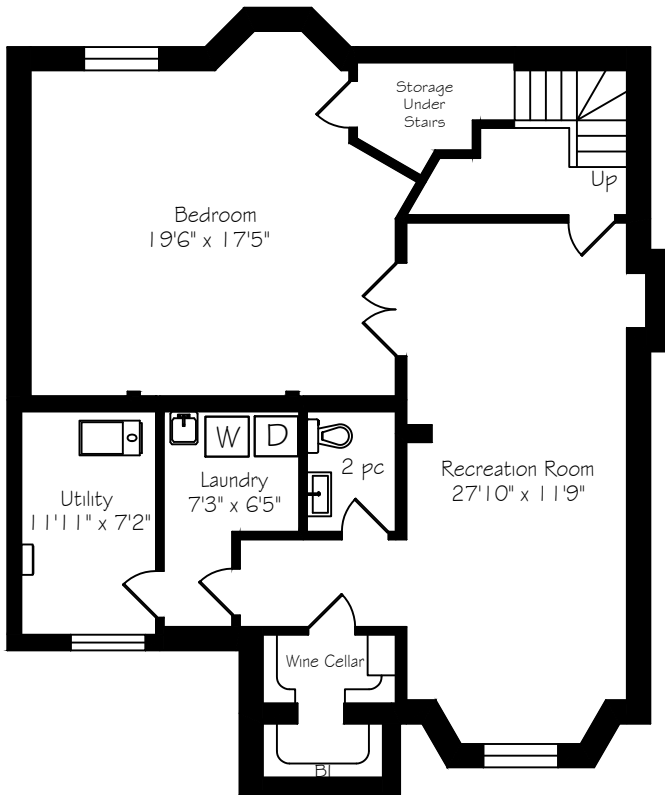

# 8 Inverhuron Trail

Measurements and Calculations are approximate  
To be used as guidelines only  
www.measuredup.ca

Lower Level  
1264 Square Feet

Main Floor  
1226 Square Feet

Second Floor  
1204 Square Feet