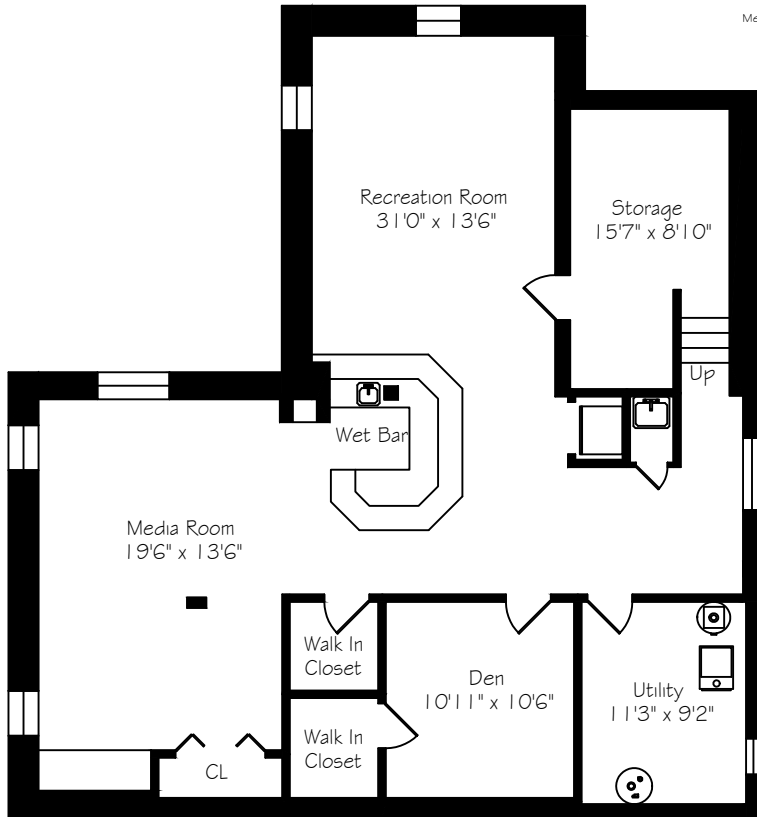

1487 Briarwood Crescent

Measurements and Calculations are approximate
To be used as guidelines only
www.measuredup.ca

Lower Level
1530 Square Feet

Main Floor
1534 Square Feet

Second Floor
657 Square Feet