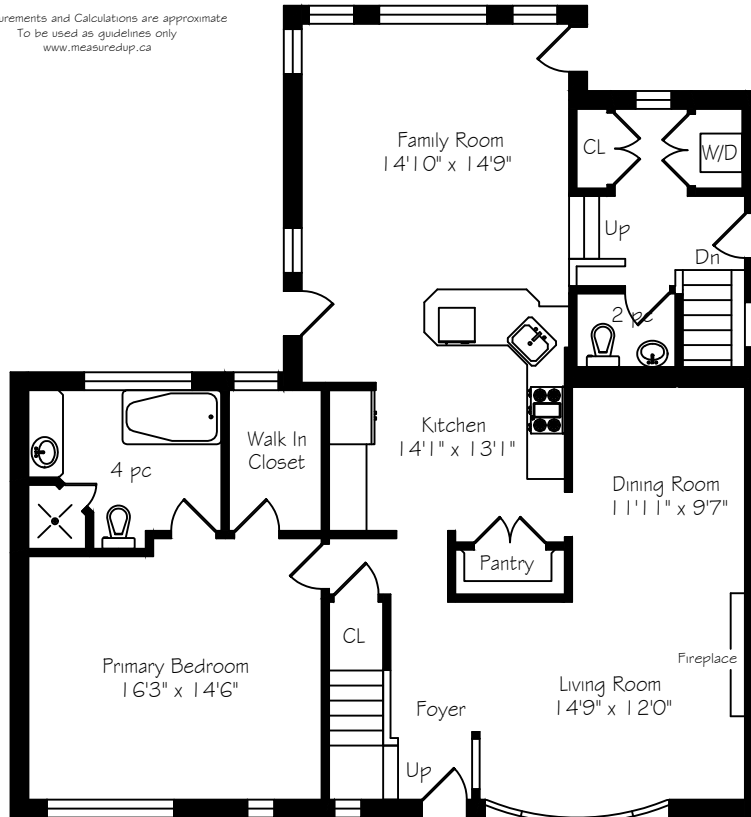

1487 Briarwood Crescent

Measurements and Calculations are approximate
To be used as guidelines only
www.measuredup.ca

Lower Level
1530 Square Feet

Main Floor
1534 Square Feet

Second Floor
657 Square Feet