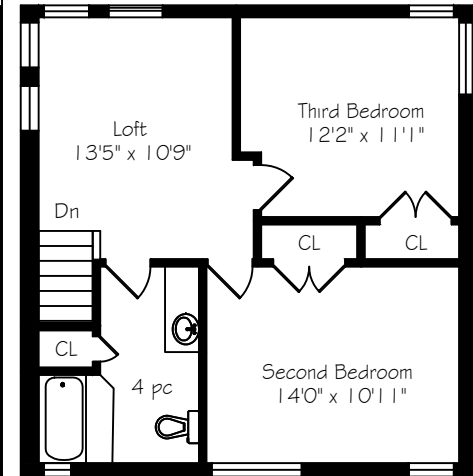

1487 Briarwood Crescent

Measurements and Calculations are approximate
To be used as guidelines only
www.measuredup.ca

Lower Level
1530 Square Feet

Main Floor
1534 Square Feet

Second Floor
657 Square Feet