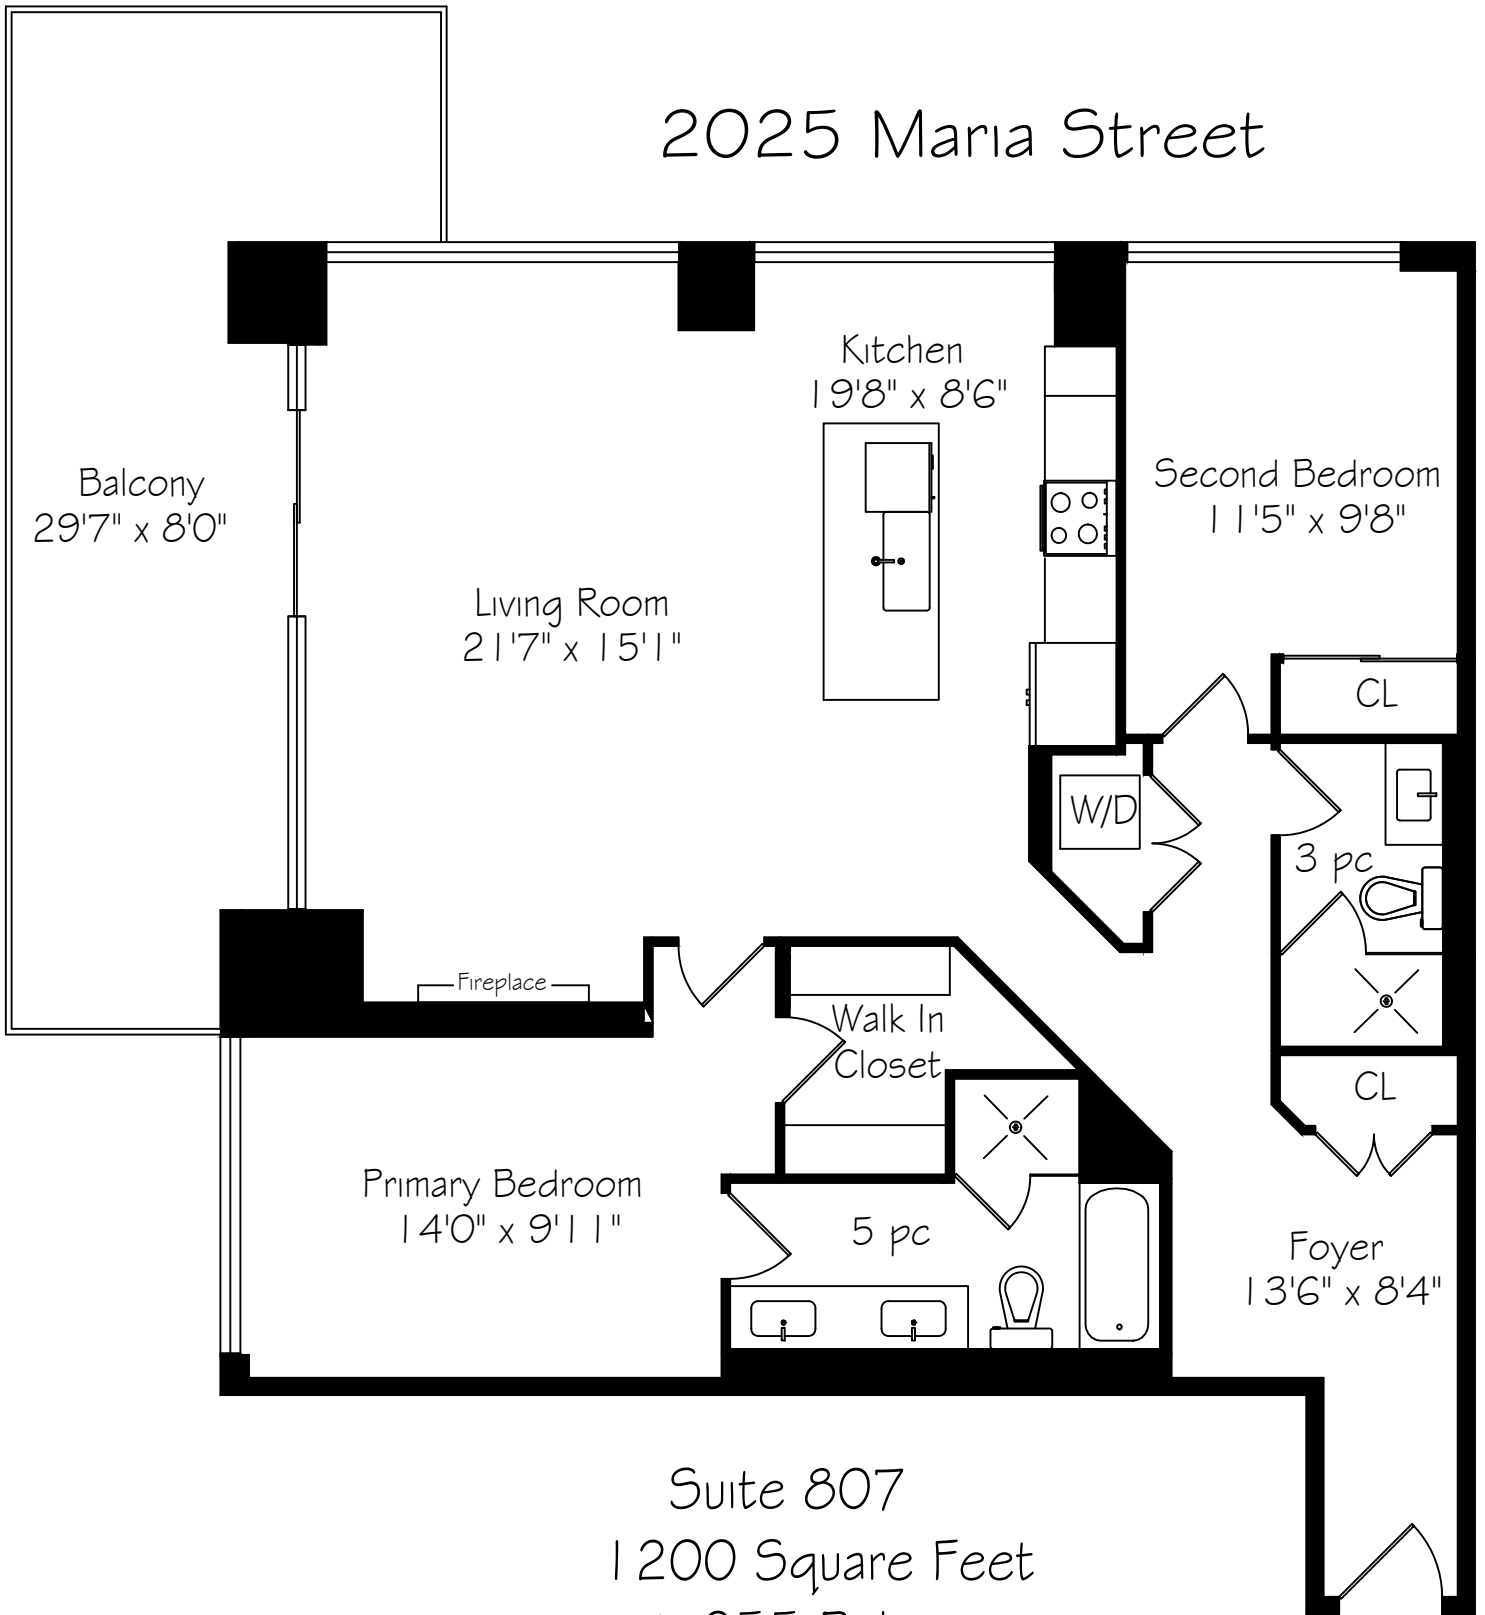

# 2025 Maria Street

Suite 807  
1200 Square Feet  
+ 255 Balcony

Measurements and Calculations are approximate  
To be used as guidelines only  
[www.measuredup.ca](http://www.measuredup.ca)