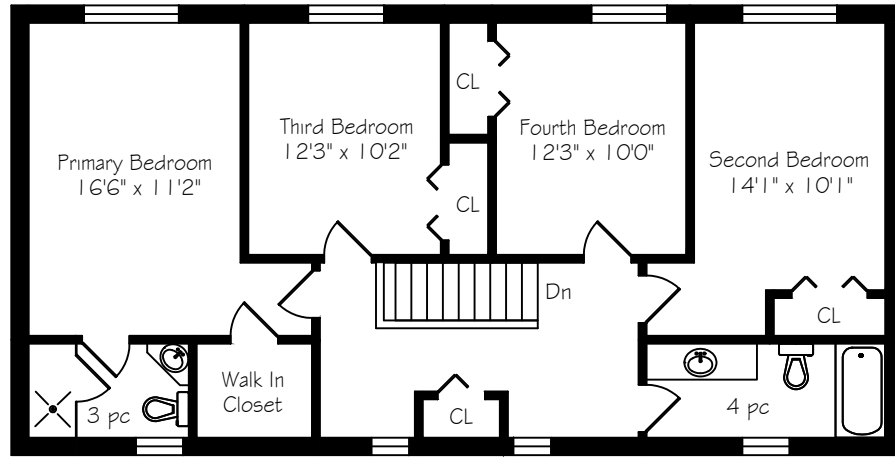

273 Cairncroft Road

Measurements and Calculations are approximate
To be used as guidelines only
www.measuredup.ca

Second Floor
1112 Square Feet

Main Floor
1407 Square Feet

Lower Level
1216 Square Feet