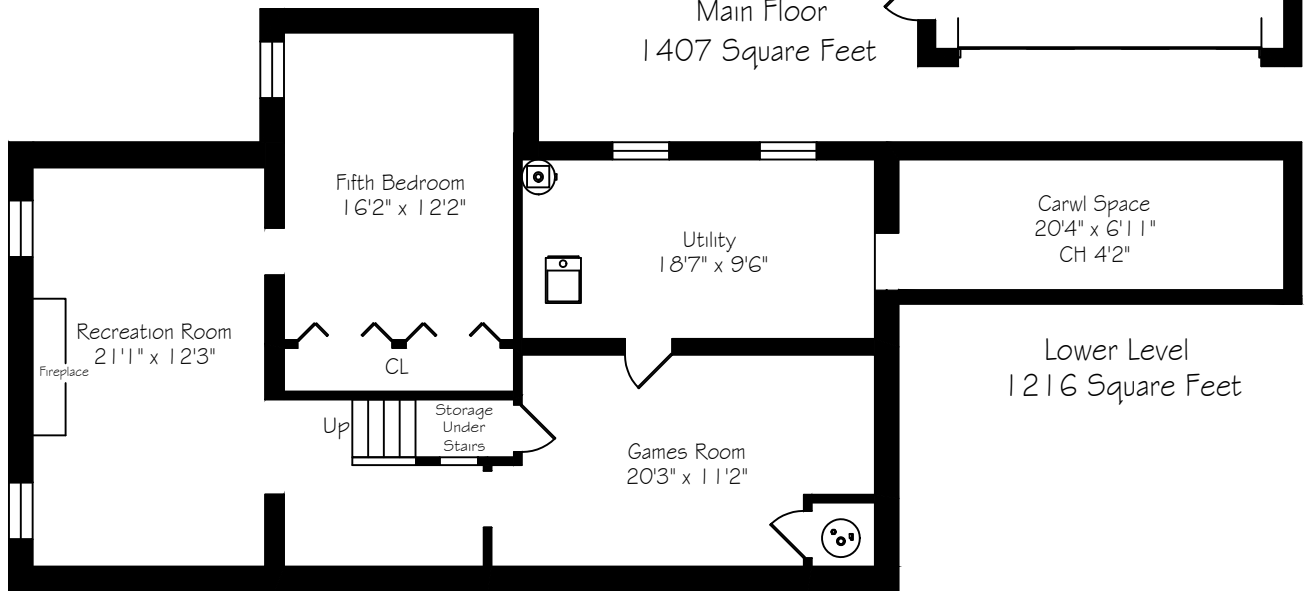

273 Cairncroft Road

Measurements and Calculations are approximate
To be used as guidelines only
www.measuredup.ca

Second Floor
1112 Square Feet

Main Floor
1407 Square Feet

Lower Level
1216 Square Feet