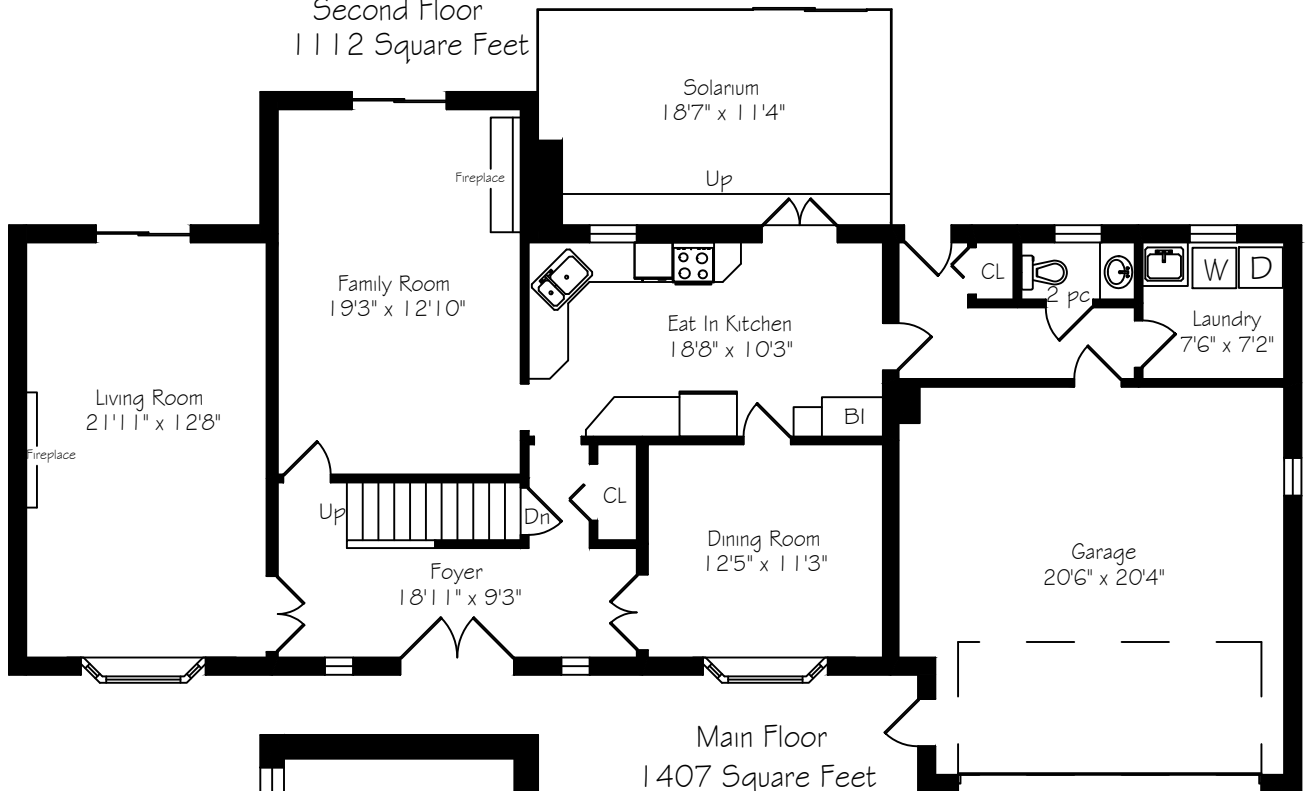

273 Cairncroft Road

Measurements and Calculations are approximate
To be used as guidelines only
www.measuredup.ca

Second Floor
1112 Square Feet

Main Floor
1407 Square Feet

Lower Level
1216 Square Feet