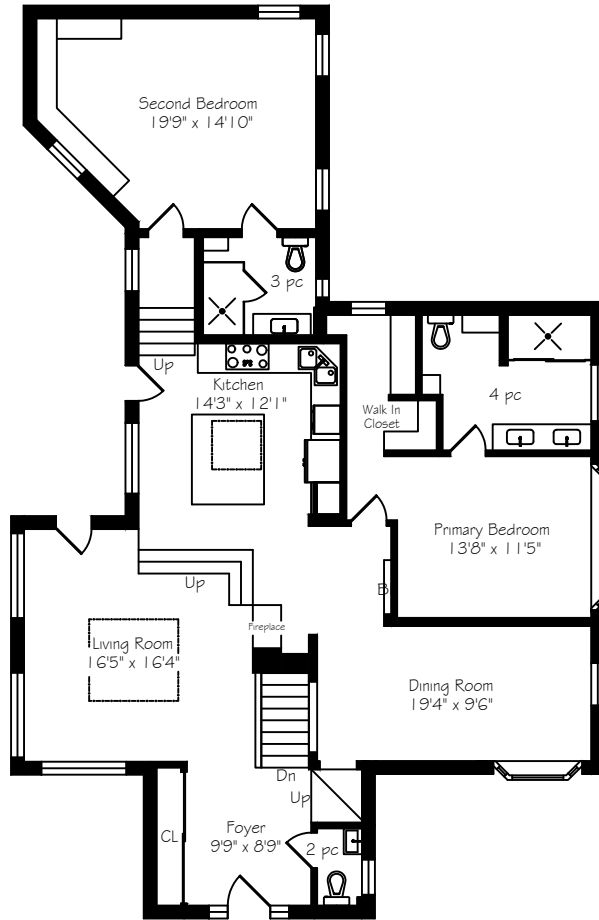

Main Floor
1830 Square Feet