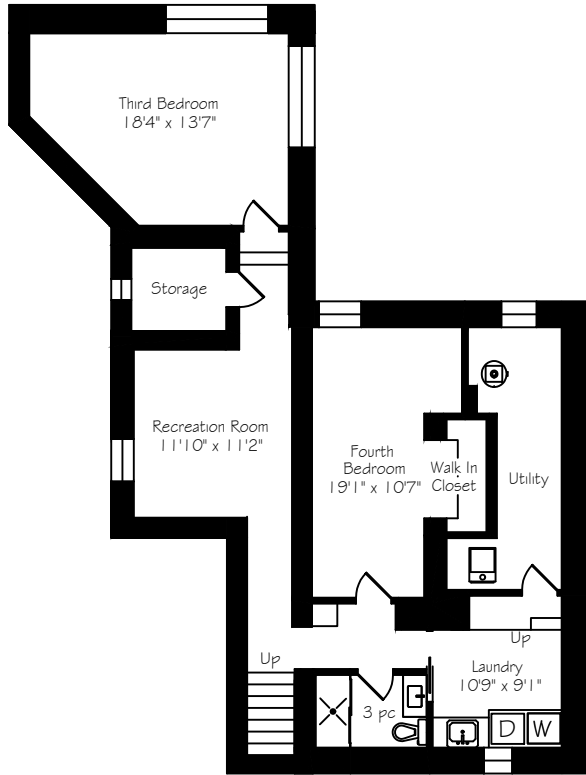

398 Winston Churchill Boulevard

Lower Level
1374 Square Feet