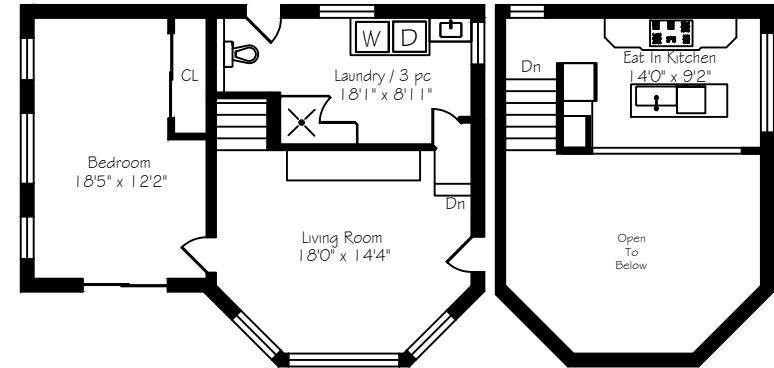

Guest House Main Floor
738 Square Feet

Guest House Second Floor
241 Square Feet