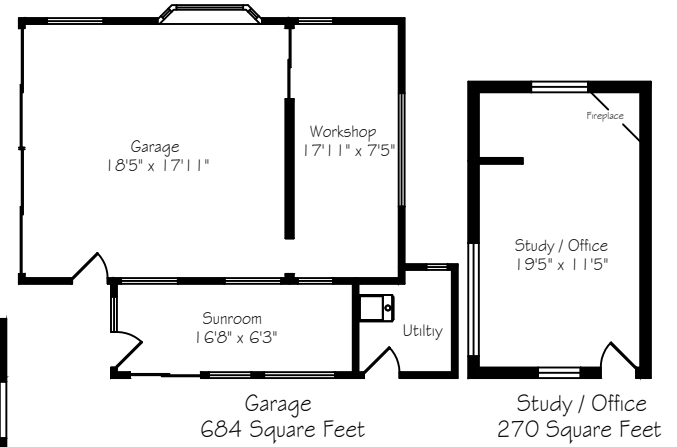

Guest House Main Floor
738 Square Feet

Guest House Second Floor
241 Square Feet