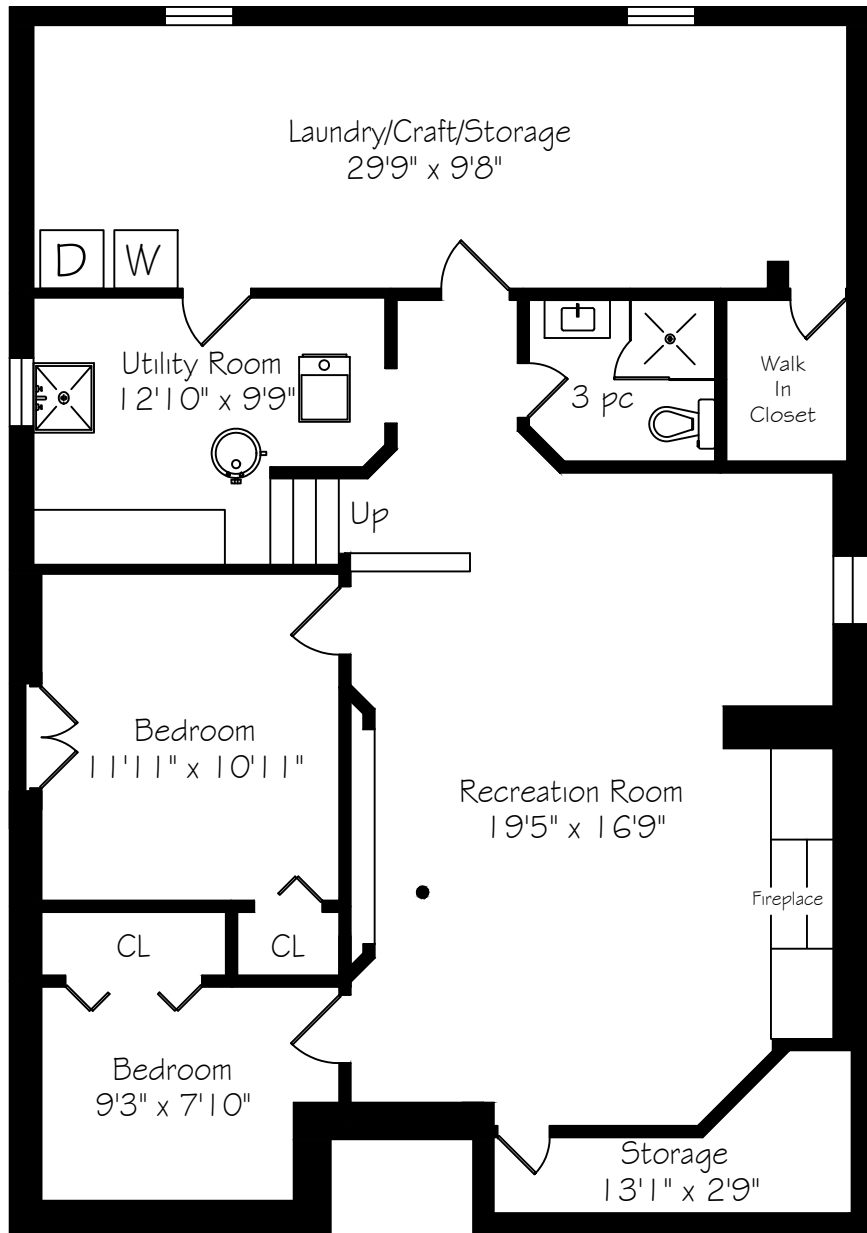

211 Chebucto Drive

Measurements and Calculations are approximate
To be used as guidelines only
www.measuredup.ca

Lower Level
1396 Square Feet

Main Floor
1402 Square Feet
+ 241 Garage