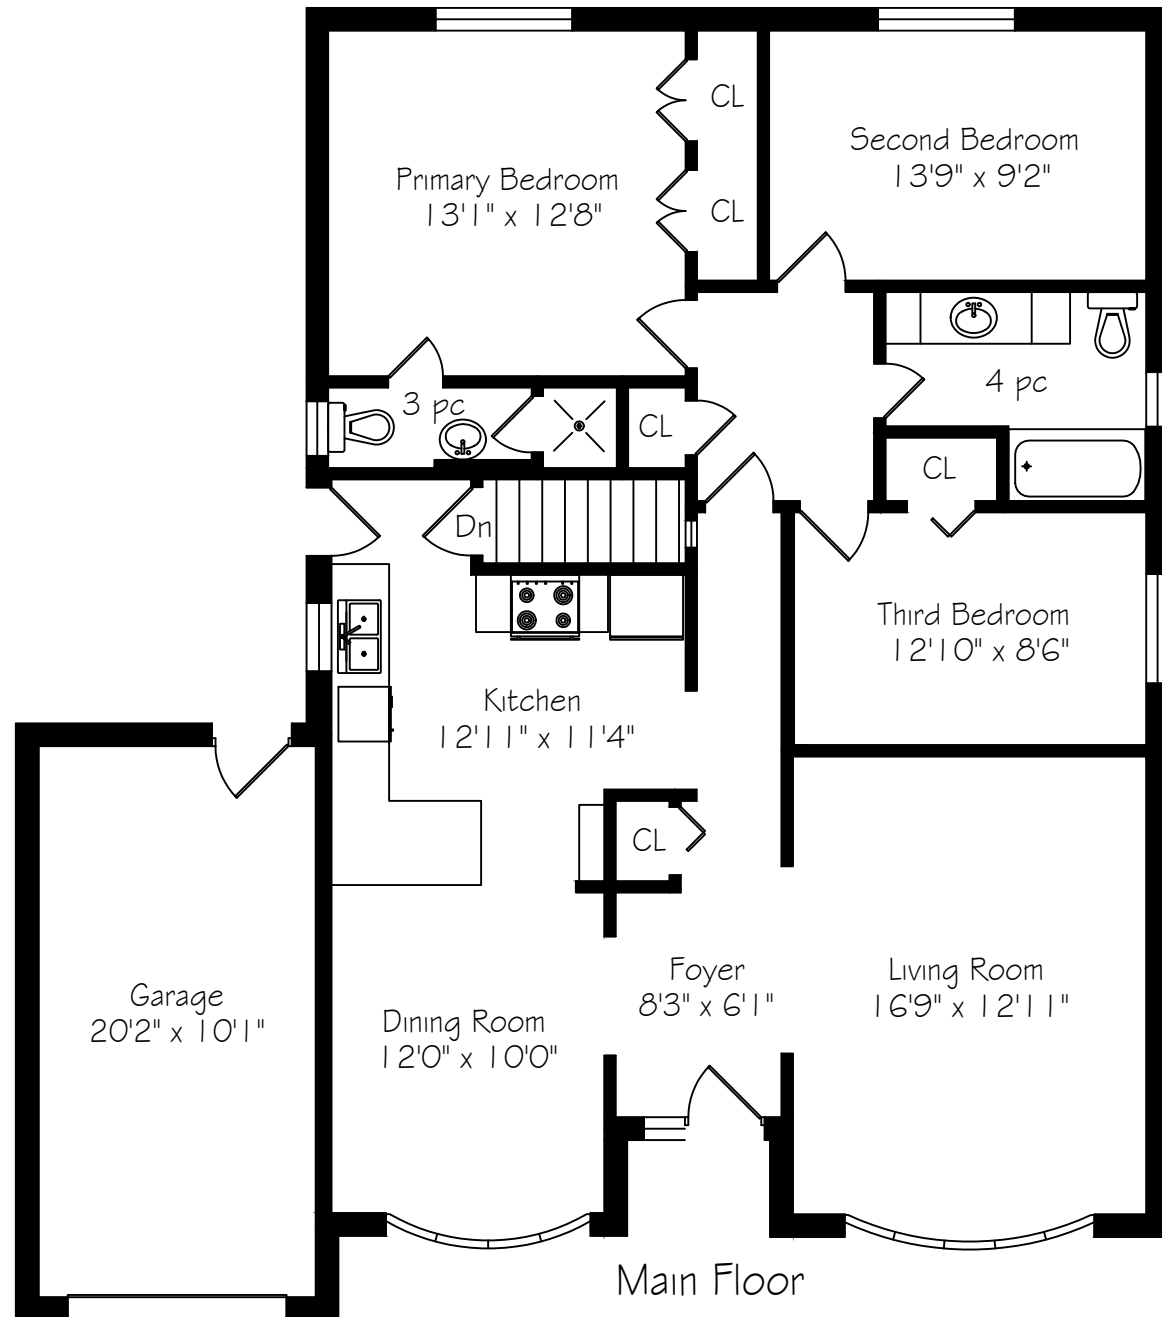

211 Chebucto Drive

Measurements and Calculations are approximate
To be used as guidelines only
www.measuredup.ca

Lower Level
1396 Square Feet

Main Floor
1402 Square Feet
+ 241 Garage