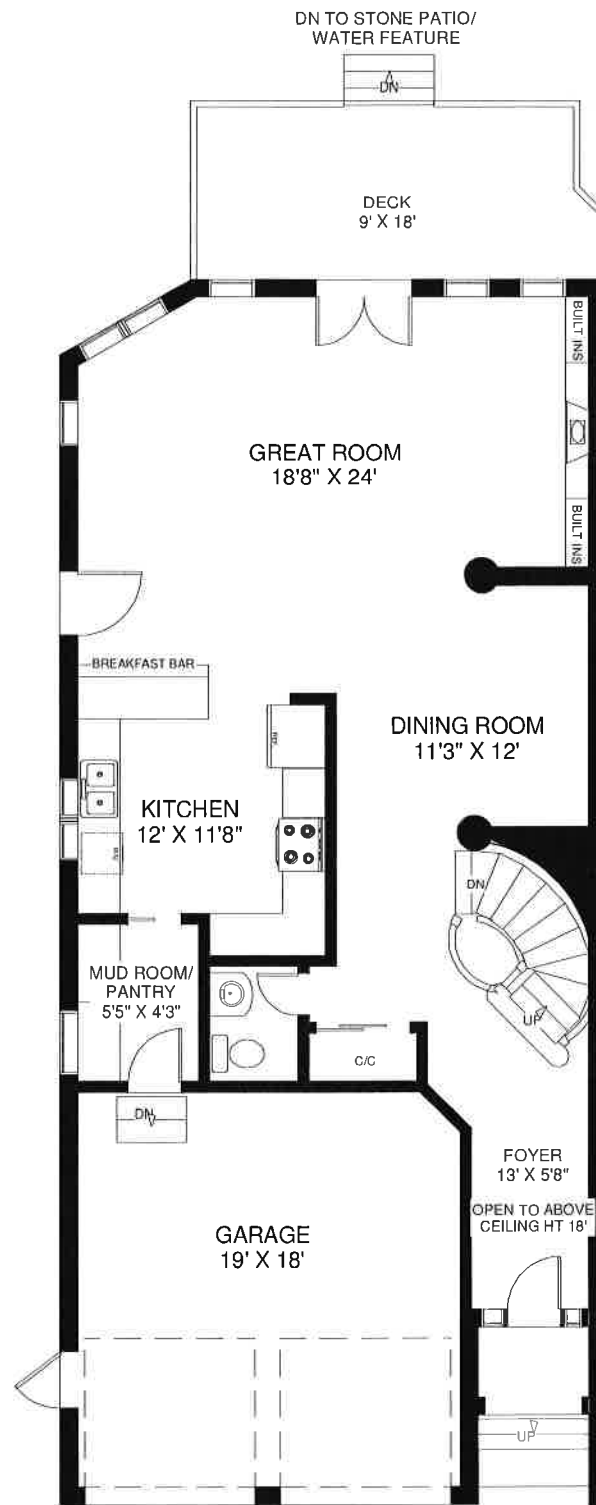

2118 PINEVALLEY CRESCENT

MAIN FLOOR
APPROXIMATELY 1,050 SQ FT

Note: Measurements & Calculations are approximate. Provided as a guideline only.

2118 PINEVALLEY CRESCENT

CEILING HT 8'

SECOND FLOOR
APPROXIMATELY 1,230 SQ FT

Note: Measurements & Calculations are approximate. Provided as a guideline only.

2118 PINEVALLEY CRESCENT

LOWER FLOOR
APPROXIMATELY 1,070 SQ FT

Note: Measurements & Calculations are approximate. Provided as a guideline only.