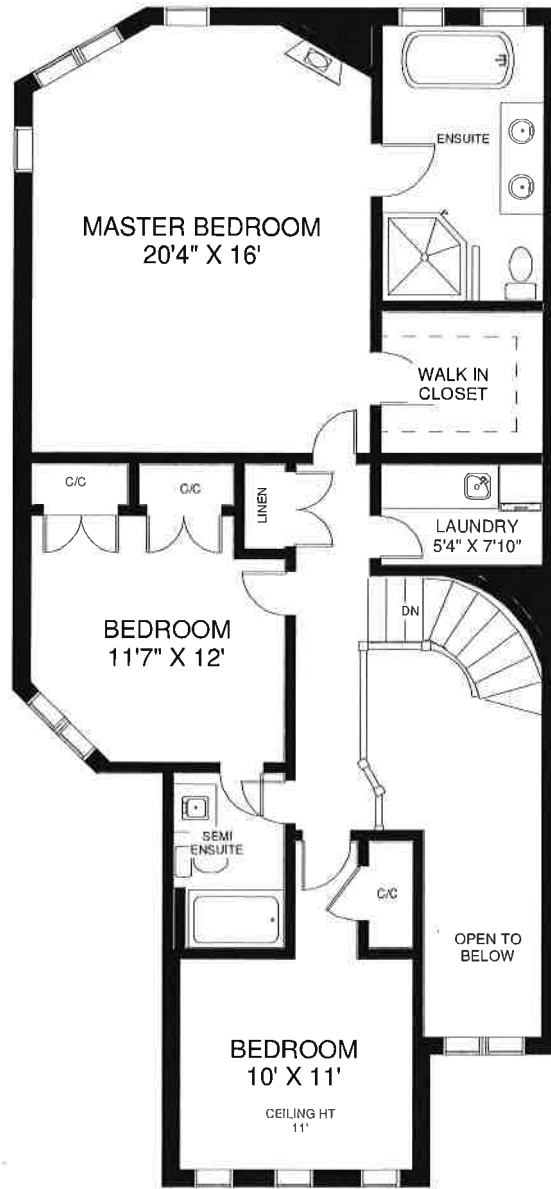

2118 PINEVALLEY CRESCENT

MAIN FLOOR
APPROXIMATELY 1,050 SQ FT

Note: Measurements & Calculations are approximate. Provided as a guideline only.

2118 PINEVALLEY CRESCENT

CEILING HT 8'

SECOND FLOOR
APPROXIMATELY 1,230 SQ FT

Note: Measurements & Calculations are approximate. Provided as a guideline only.

2118 PINEVALLEY CRESCENT

LOWER FLOOR
APPROXIMATELY 1,070 SQ FT

Note: Measurements & Calculations are approximate. Provided as a guideline only.