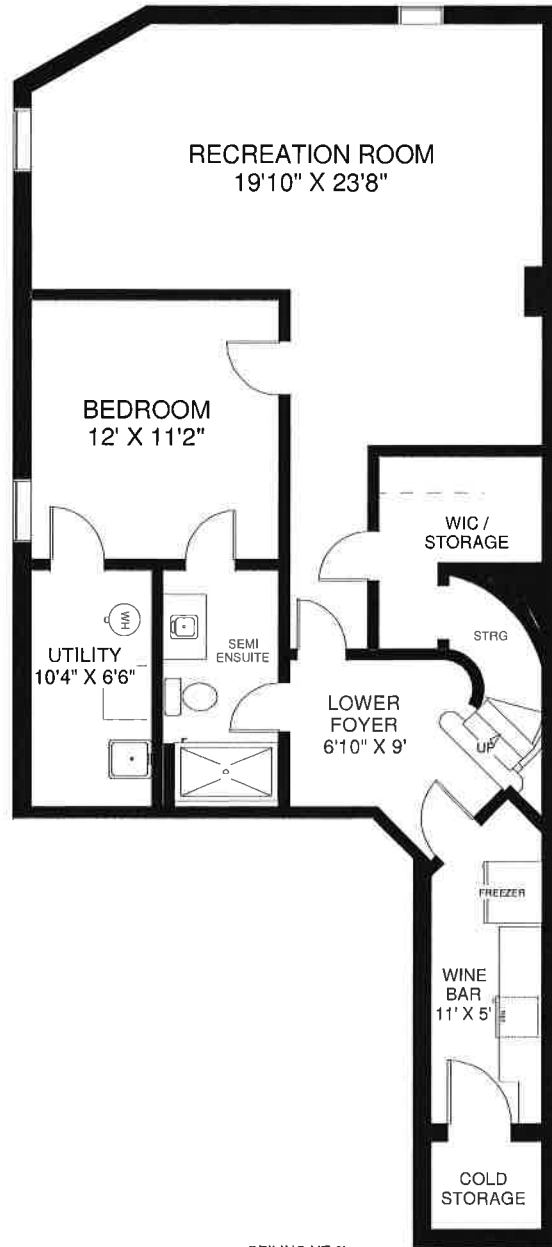

2118 PINEVALLEY CRESCENT

MAIN FLOOR
APPROXIMATELY 1,050 SQ FT

Note: Measurements & Calculations are approximate. Provided as a guideline only.

2118 PINEVALLEY CRESCENT

CEILING HT 8'

SECOND FLOOR
APPROXIMATELY 1,230 SQ FT

Note: Measurements & Calculations are approximate. Provided as a guideline only.

2118 PINEVALLEY CRESCENT

LOWER FLOOR
APPROXIMATELY 1,070 SQ FT

Note: Measurements & Calculations are approximate. Provided as a guideline only.