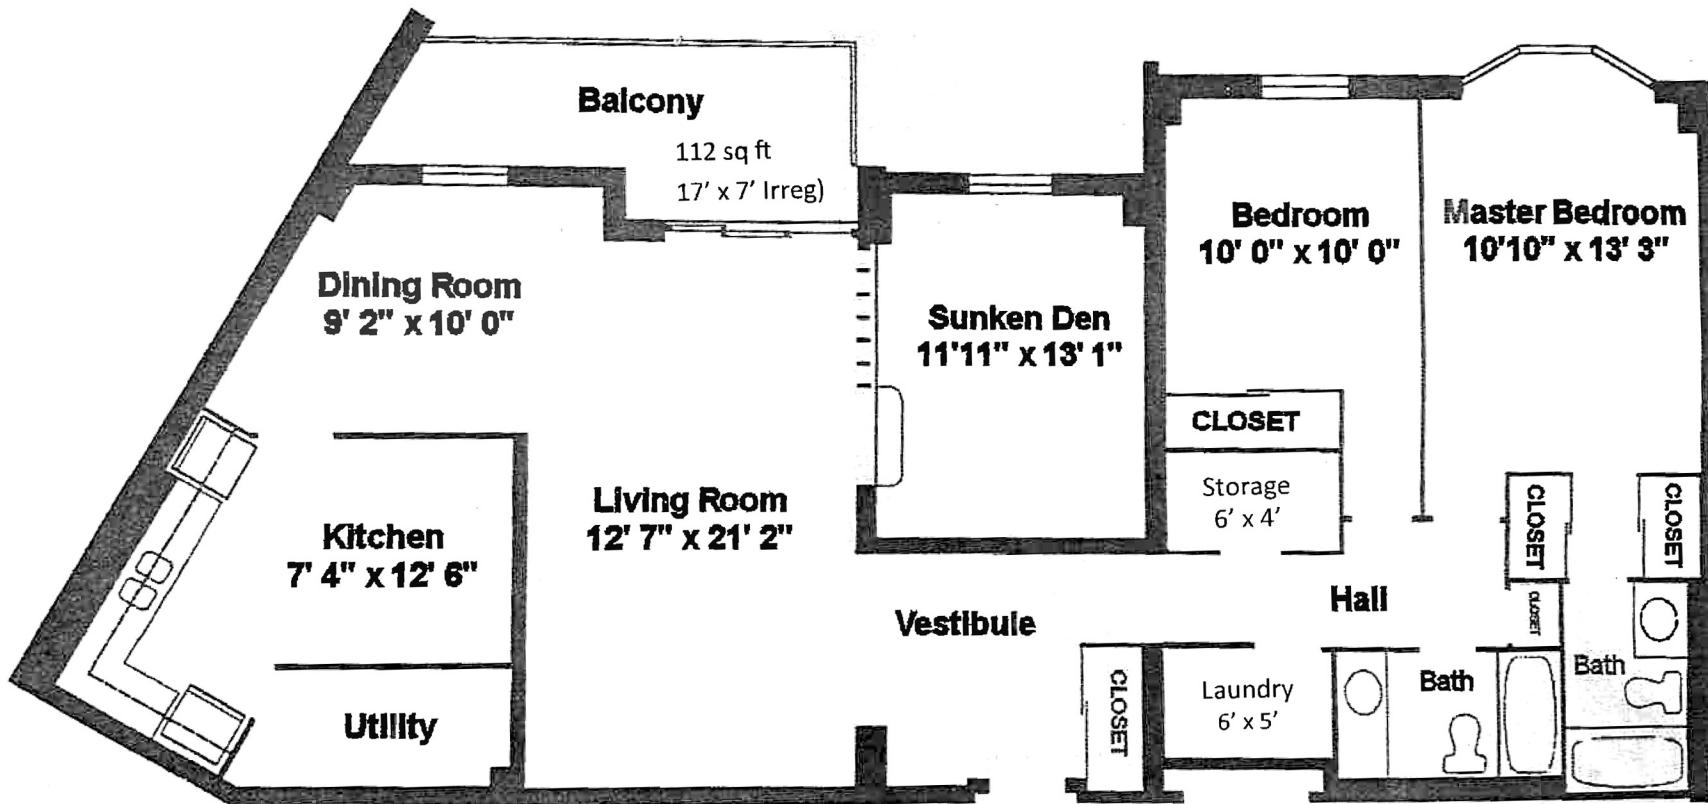

The Spindrift

Suite 1551 sq.ft.

Balcony 112 sq.ft.

Total 1663 sq.ft.

All dimensions are approximate

ENTRANCE