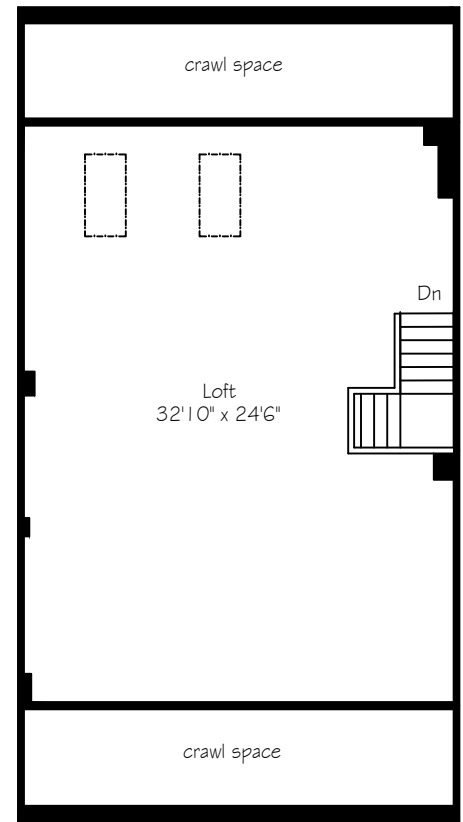

19 Chisholm Street

Measurements and Calculations are approximate
To be used as guidelines only
www.measuredup.ca

Terrace
25'4" x 19'8"

Lower Level
632 Square Feet

Main Floor
1182 Square Feet

Second Floor
1169 Square Feet

Third Floor
848 Square Feet