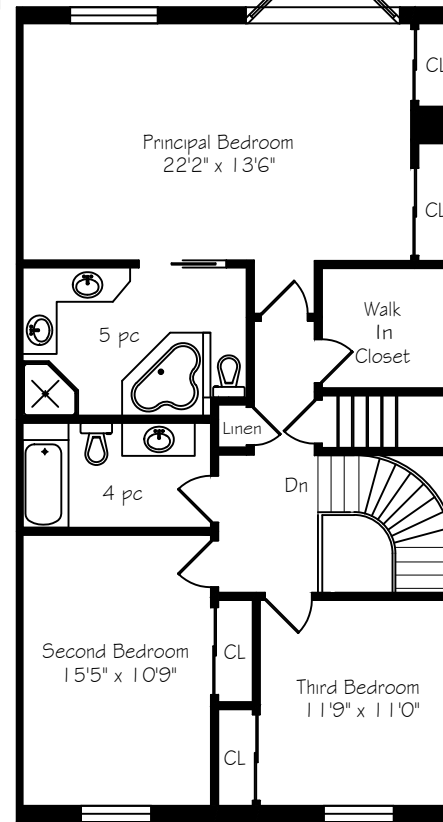

19 Chisholm Street

Measurements and Calculations are approximate
To be used as guidelines only
www.measuredup.ca

Terrace
25'4" x 19'8"

Lower Level
632 Square Feet

Main Floor
1182 Square Feet

Second Floor
1169 Square Feet

Third Floor
848 Square Feet