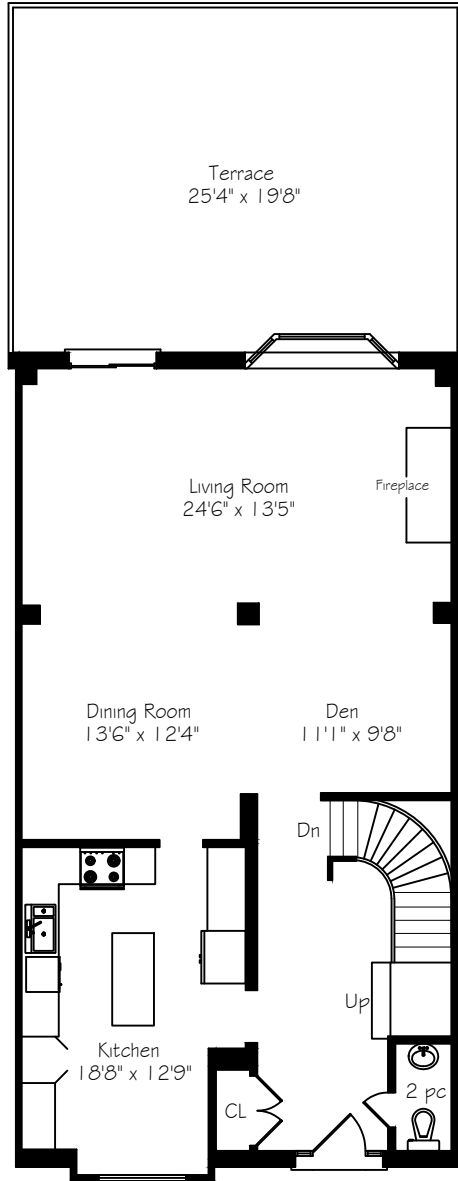

19 Chisholm Street

Measurements and Calculations are approximate
To be used as guidelines only
www.measuredup.ca

Terrace
25'4" x 19'8"

Lower Level
632 Square Feet

Main Floor
1182 Square Feet

Second Floor
1169 Square Feet

Third Floor
848 Square Feet