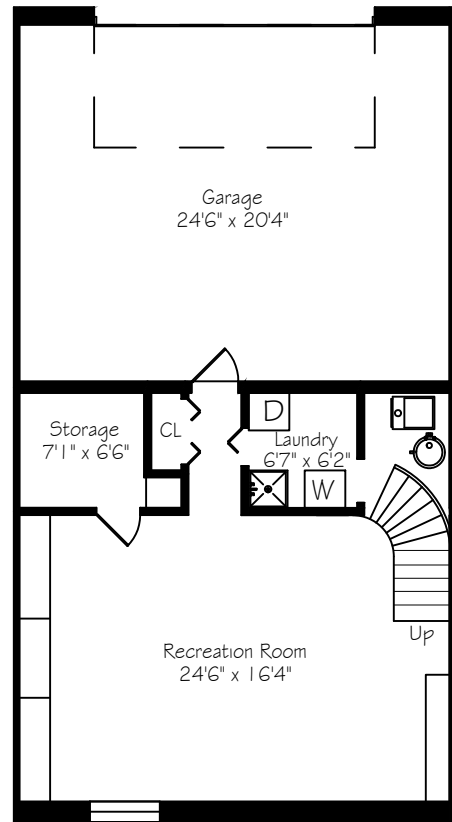

19 Chisholm Street

Measurements and Calculations are approximate
To be used as guidelines only
www.measuredup.ca

Terrace
25'4" x 19'8"

Lower Level
632 Square Feet

Main Floor
1182 Square Feet

Second Floor
1169 Square Feet

Third Floor
848 Square Feet