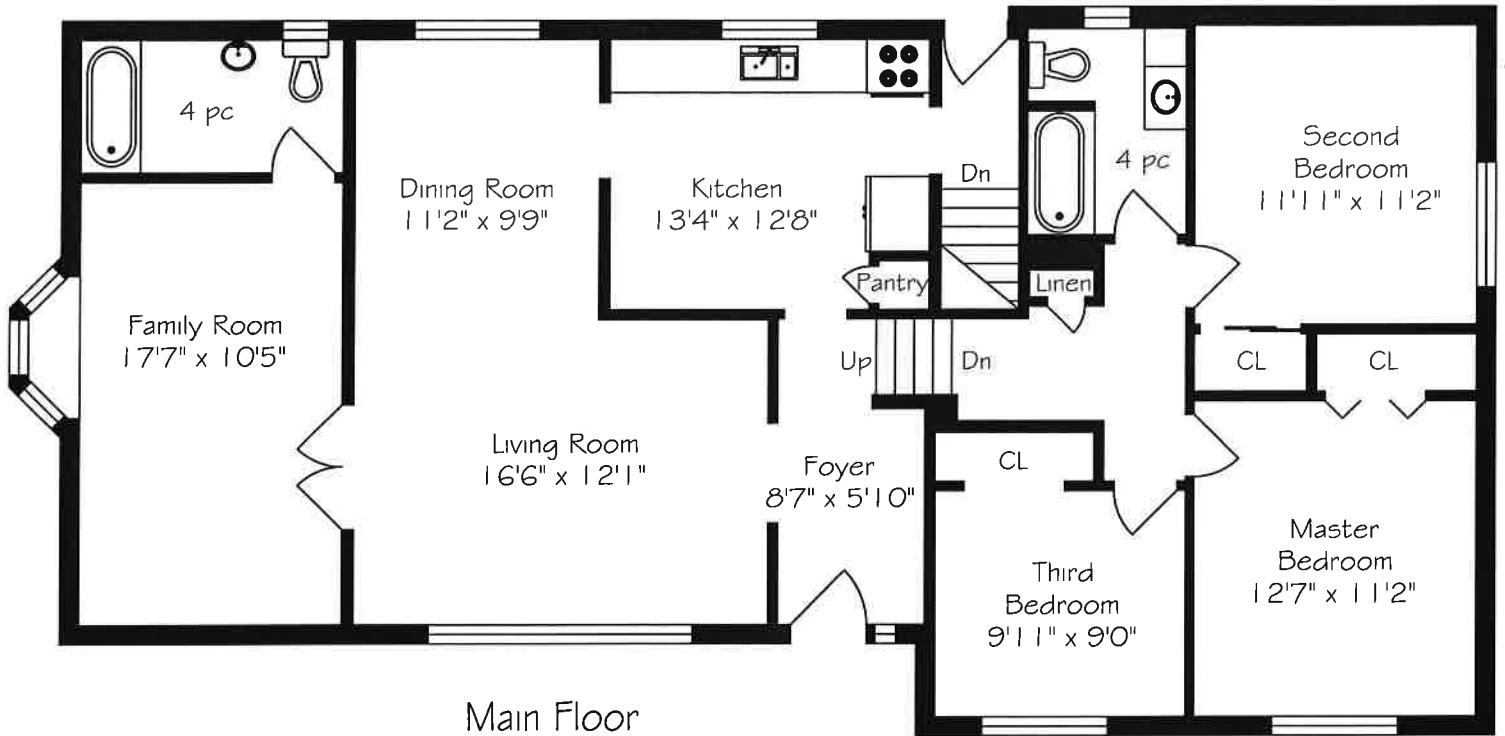

448 Caesar Avenue

Measurements and Calculations are approximate
To be used as guidelines only
www.measuredup.ca

Main Floor
898 Square Feet

Second Floor
616 Square Feet

Lower Level
605 Square Feet