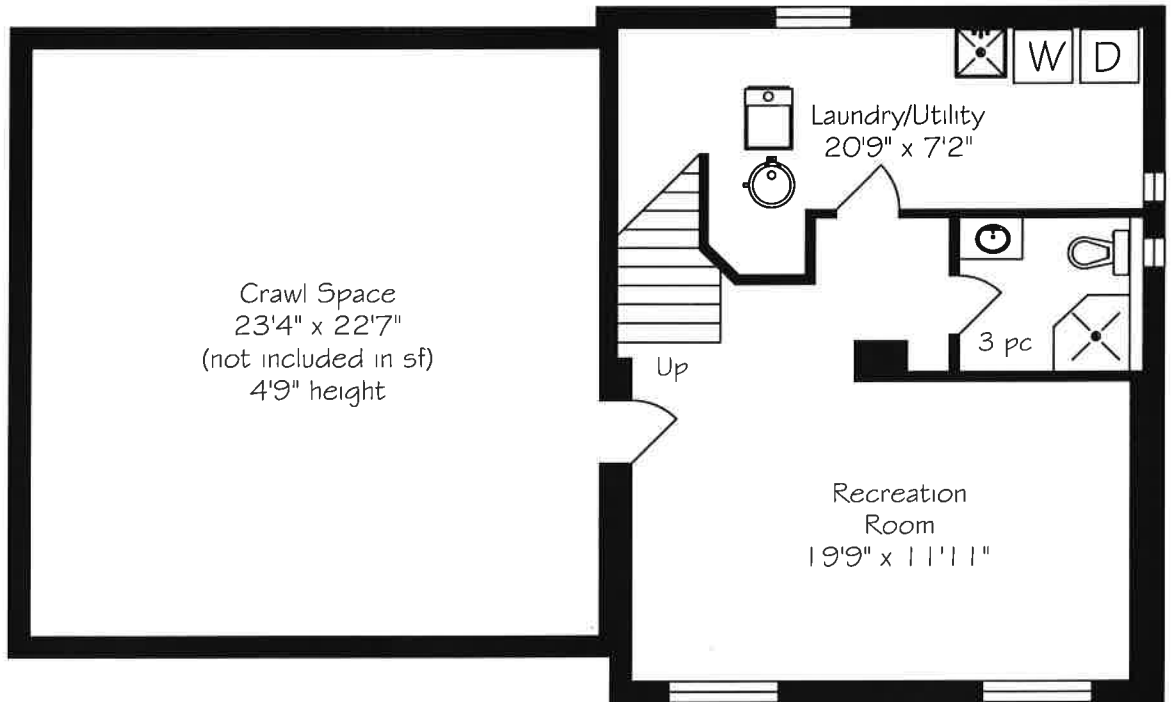

448 Caesar Avenue

Measurements and Calculations are approximate
To be used as guidelines only
www.measuredup.ca

Main Floor
898 Square Feet

Second Floor
616 Square Feet

Lower Level
605 Square Feet