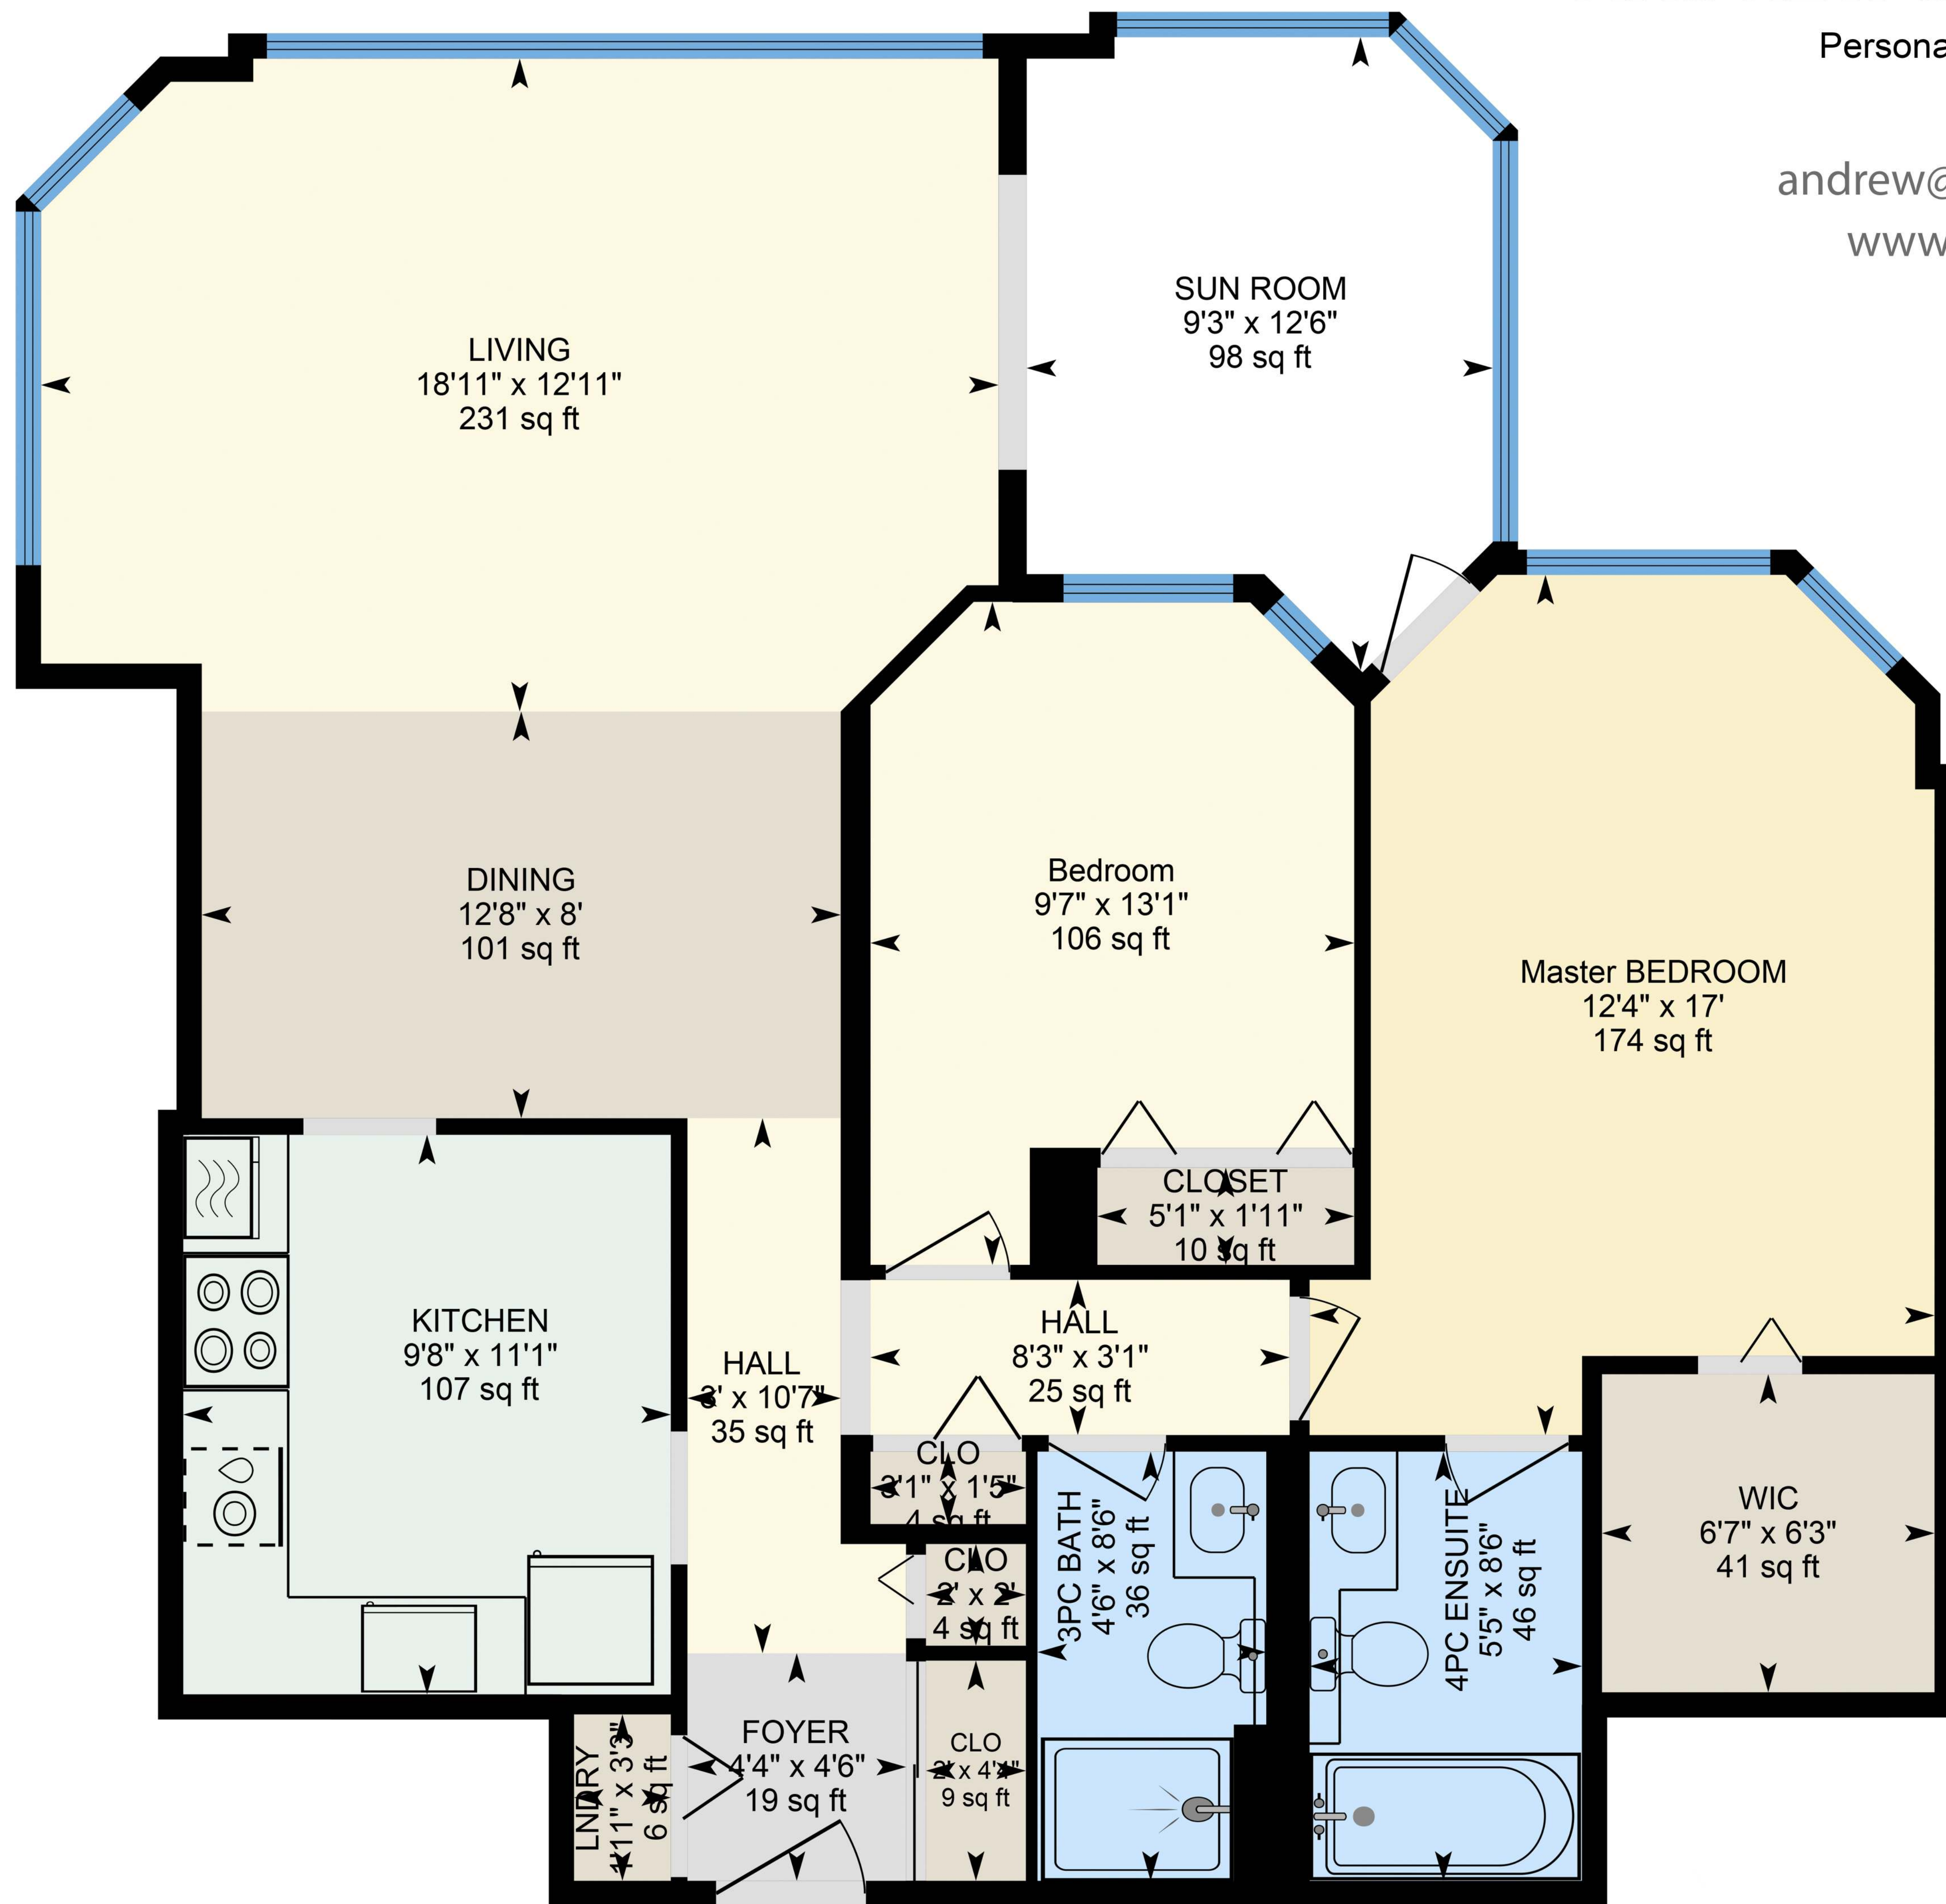

1205-3170 Gladwin Rd,
Abbotsford, BC

ANDREW BRACEWELL

Personal Real Estate Corporation

604-859-2341

andrew@andrewbracewell.ca

www.andrewbracewell.ca

Main Floor: 1098 sq.ft.

Total: 1098 sq.ft.

Main Floor

NORTH

Measured on: May 25, 2022

White regions are excluded from total floor area in iGUIDE floor plans.
All room dimensions and floor areas must be considered approximate
and are subject to independent verification.