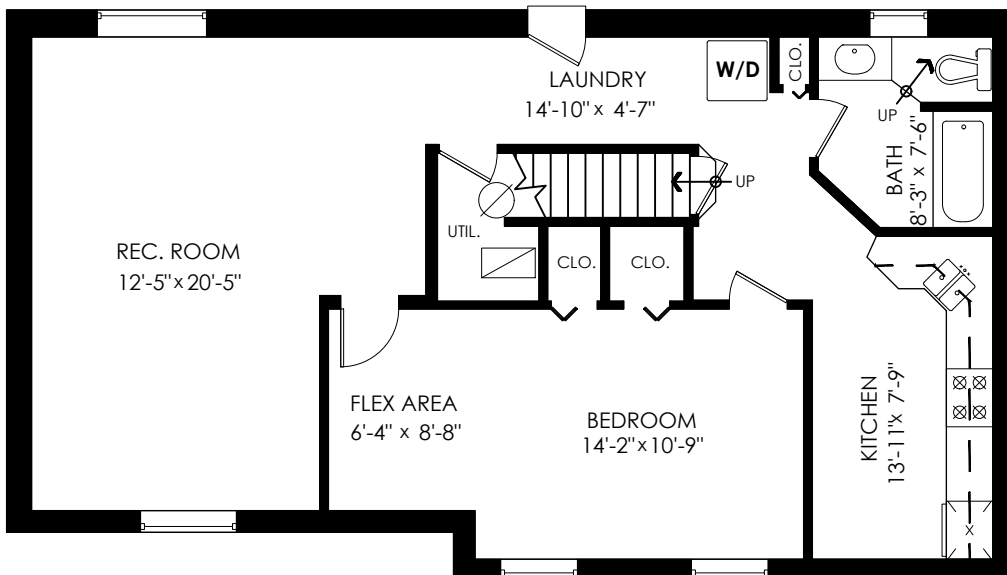

Main Floor:	1,032 sq.ft.
Lower Floor:	1,032 sq.ft.
Total:	2,064 sq.ft.

Deck:	157 sq.ft.
Porch:	13 sq.ft.
Total Extras:	170 sq.ft.

Main Floor Plan

Floor Area: 1032 sq.ft.
Ceiling Height: 7'-11"

Lower Floor Plan

Floor Area: 1032 sq.ft.
Ceiling Height: 7'-6"