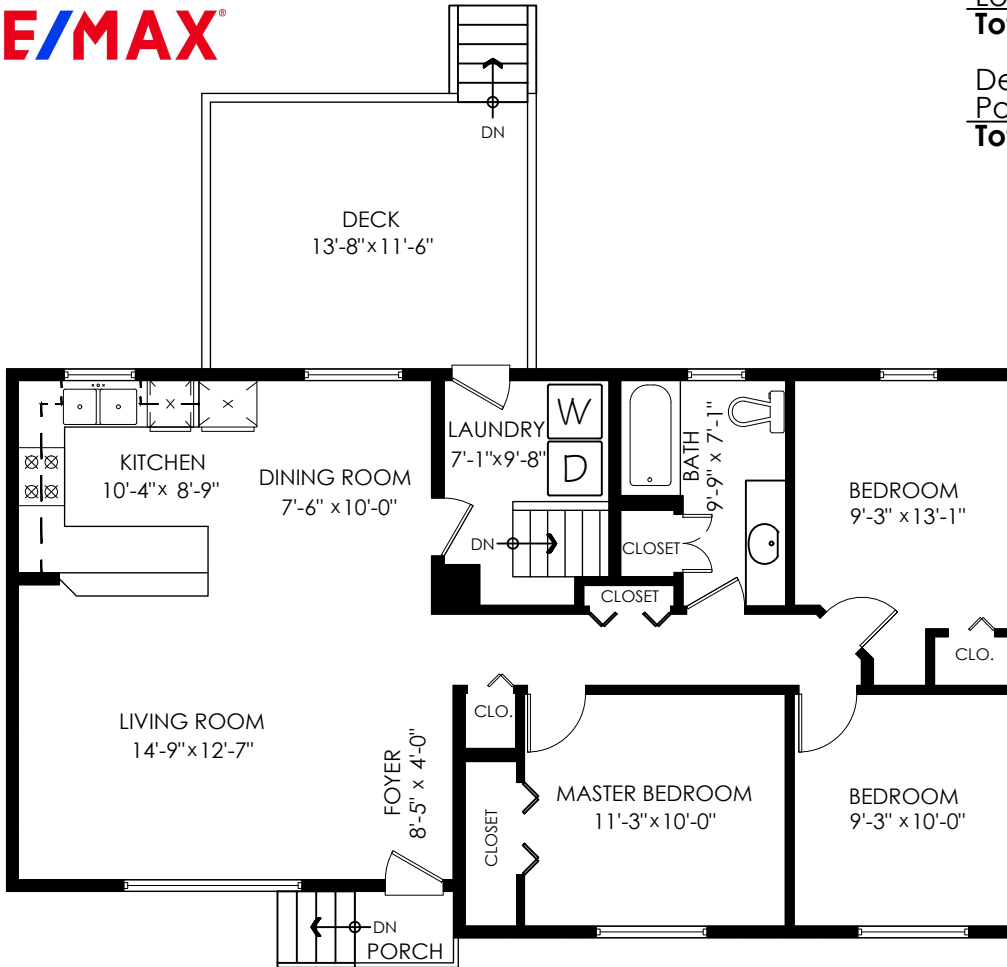

Main Floor:	1,032 sq.ft.
Lower Floor:	1,032 sq.ft.
Total:	2,064 sq.ft.

Deck:	157 sq.ft.
Porch:	13 sq.ft.
Total Extras:	170 sq.ft.

Main Floor Plan

Floor Area: 1032 sq.ft.
Ceiling Height: 7'-11"

Lower Floor Plan

Floor Area: 1032 sq.ft.
Ceiling Height: 7'-6"