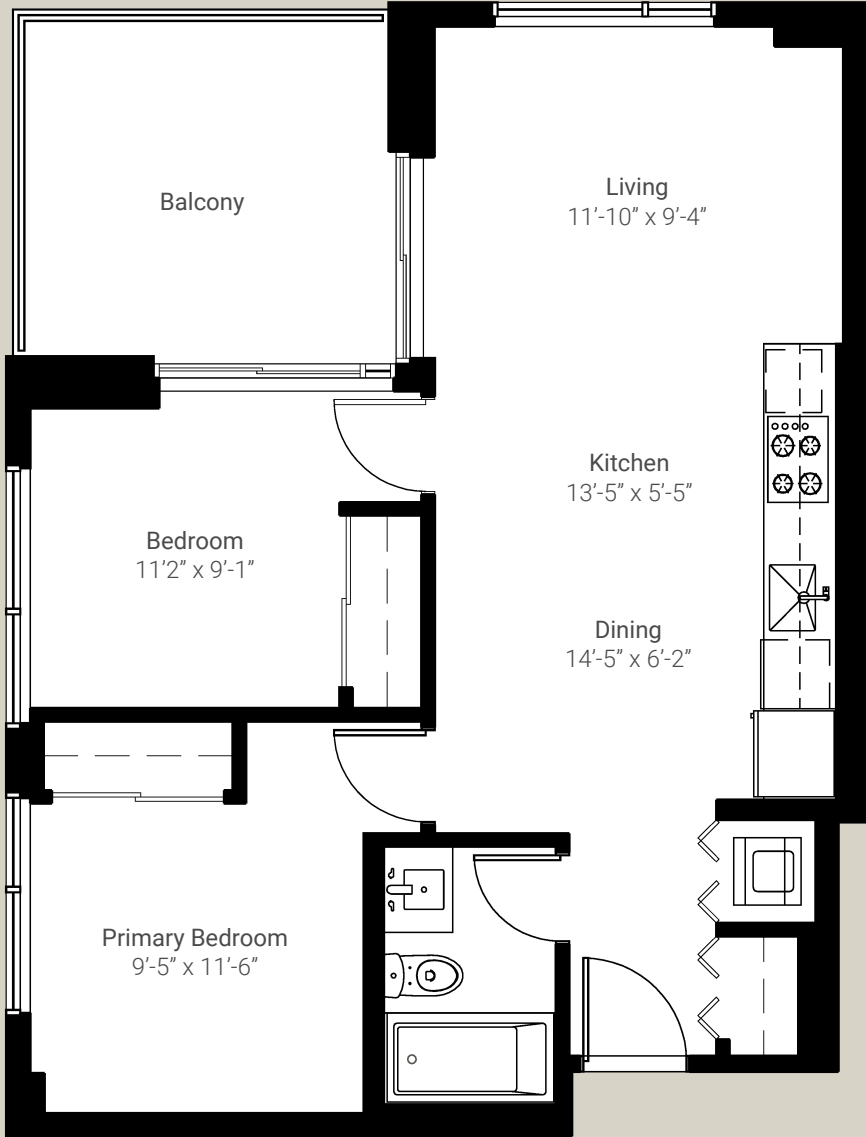

2909-13750 100 Ave

Surrey

Total Area
649 ft²

DANNYWONG

OAKWYN REALTY
DOWNTOWN

dannywong.realtor

dannywong@oakwyn.com

604-839-3541