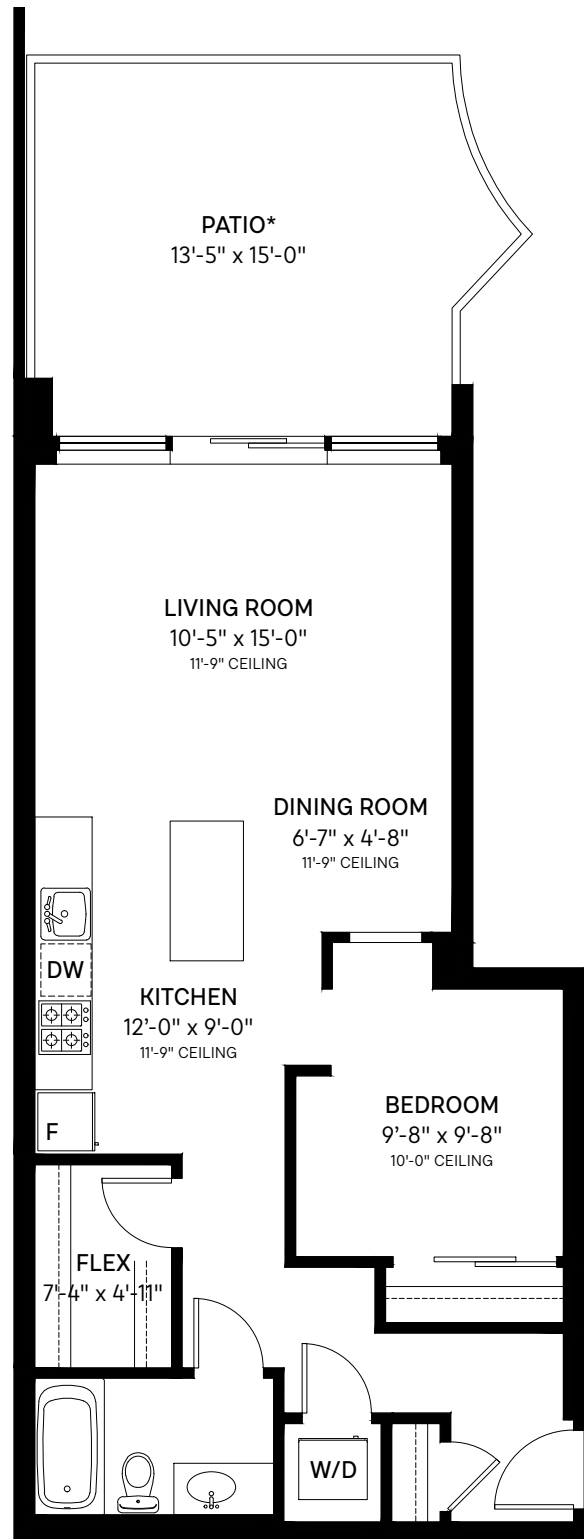

101-1252 HORNBY STREET

TOTAL FINISHED 755 SQ FT

PATIO* 234 SQ FT

Room measurements by West Coast Measuring. Total finished area from strata plan. For marketing use only. Not for permit, construction, or architectural purposes. All room dimensions are approximate, and while deemed correct, are not guaranteed, buyer or buyer's agent to verify. Asterisk (*) Denotes: illustrative purpose only, approximate, and not Included in Total Finished Area.