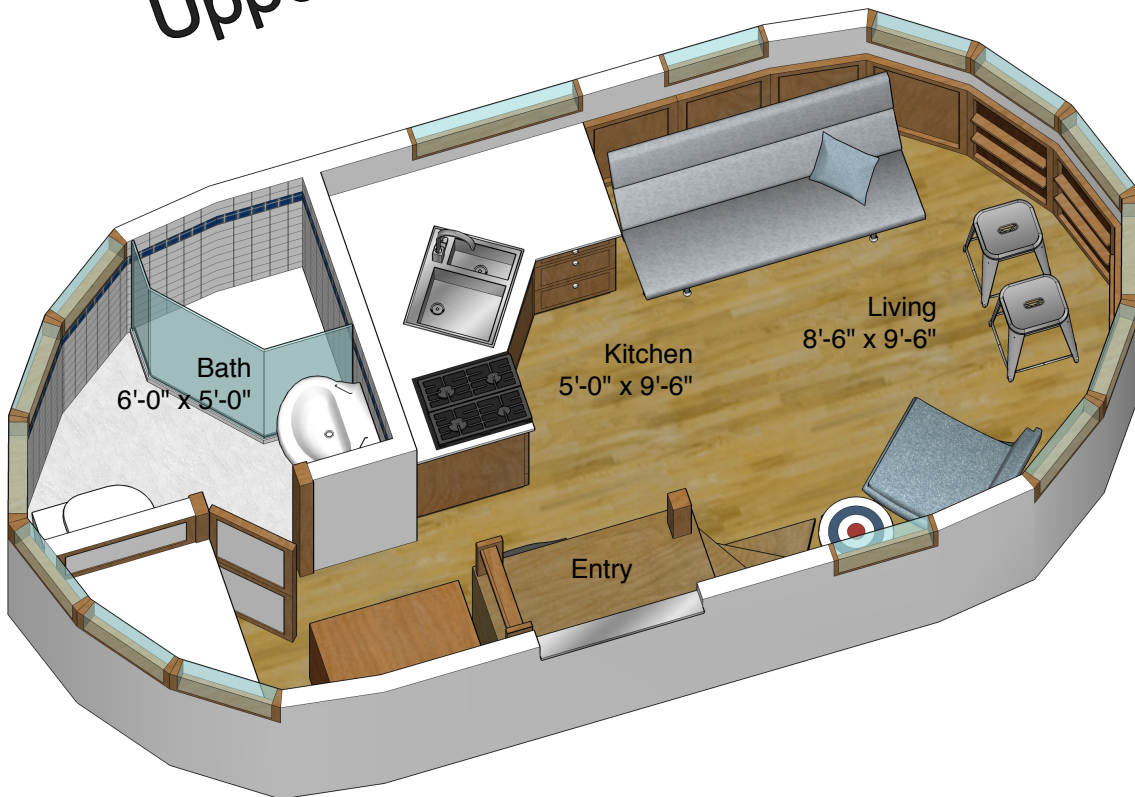

Bedroom
7'-0" x 9'-6"

Main Floor - 230 sq.ft.
Upper Floor - 70 sq.ft.
Total Area - 300 sq.ft.

Upper Floor

Bath
6'-0" x 5'-0"

Kitchen
5'-0" x 9'-6"

Living
8'-6" x 9'-6"

Entry

Main Floor