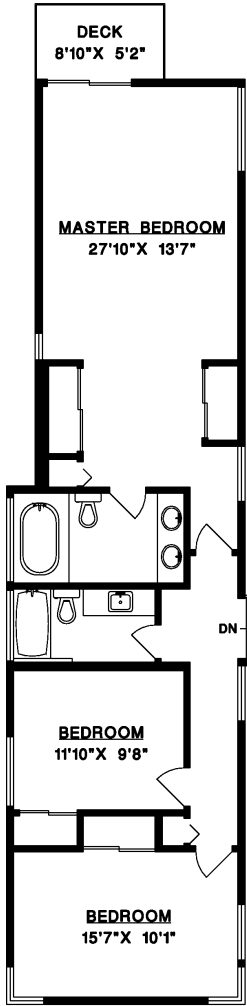

570 BAYVIEW ROAD  
LIONS BAY

MAIN FLOOR	2,103 SQ.FT.
UPPER FLOOR	1,036 SQ.FT.
LOWER FLOOR	1,154 SQ.FT.
<b>TOTAL</b>	<b>4,293 SQ.FT.</b>
GARAGE	533 SQ.FT.
DECKS	895 SQ.FT.

UPPER FLOOR

MAIN FLOOR

LOWER FLOOR