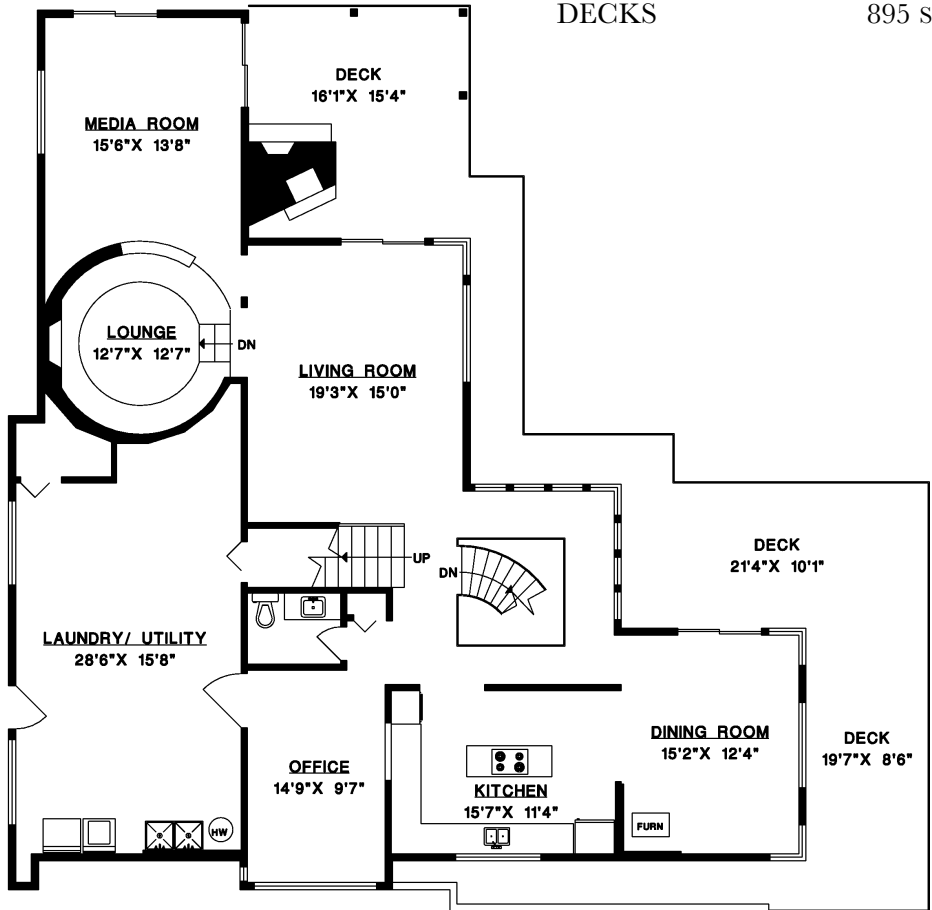

570 BAYVIEW ROAD  
LIONS BAY

MAIN FLOOR	2,103 SQ.FT.
UPPER FLOOR	1,036 SQ.FT.
LOWER FLOOR	1,154 SQ.FT.
<b>TOTAL</b>	<b>4,293 SQ.FT.</b>
GARAGE	533 SQ.FT.
DECKS	895 SQ.FT.

UPPER FLOOR

MAIN FLOOR

LOWER FLOOR