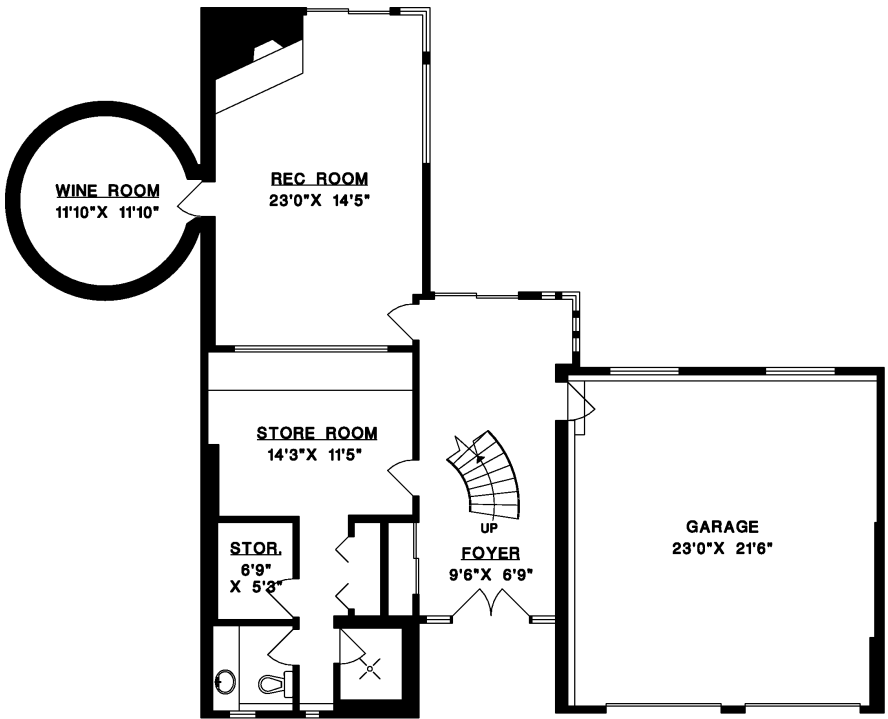

570 BAYVIEW ROAD  
LIONS BAY

MAIN FLOOR	2,103 SQ.FT.
UPPER FLOOR	1,036 SQ.FT.
LOWER FLOOR	1,154 SQ.FT.
<b>TOTAL</b>	<b>4,293 SQ.FT.</b>
GARAGE	533 SQ.FT.
DECKS	895 SQ.FT.

UPPER FLOOR

MAIN FLOOR

LOWER FLOOR