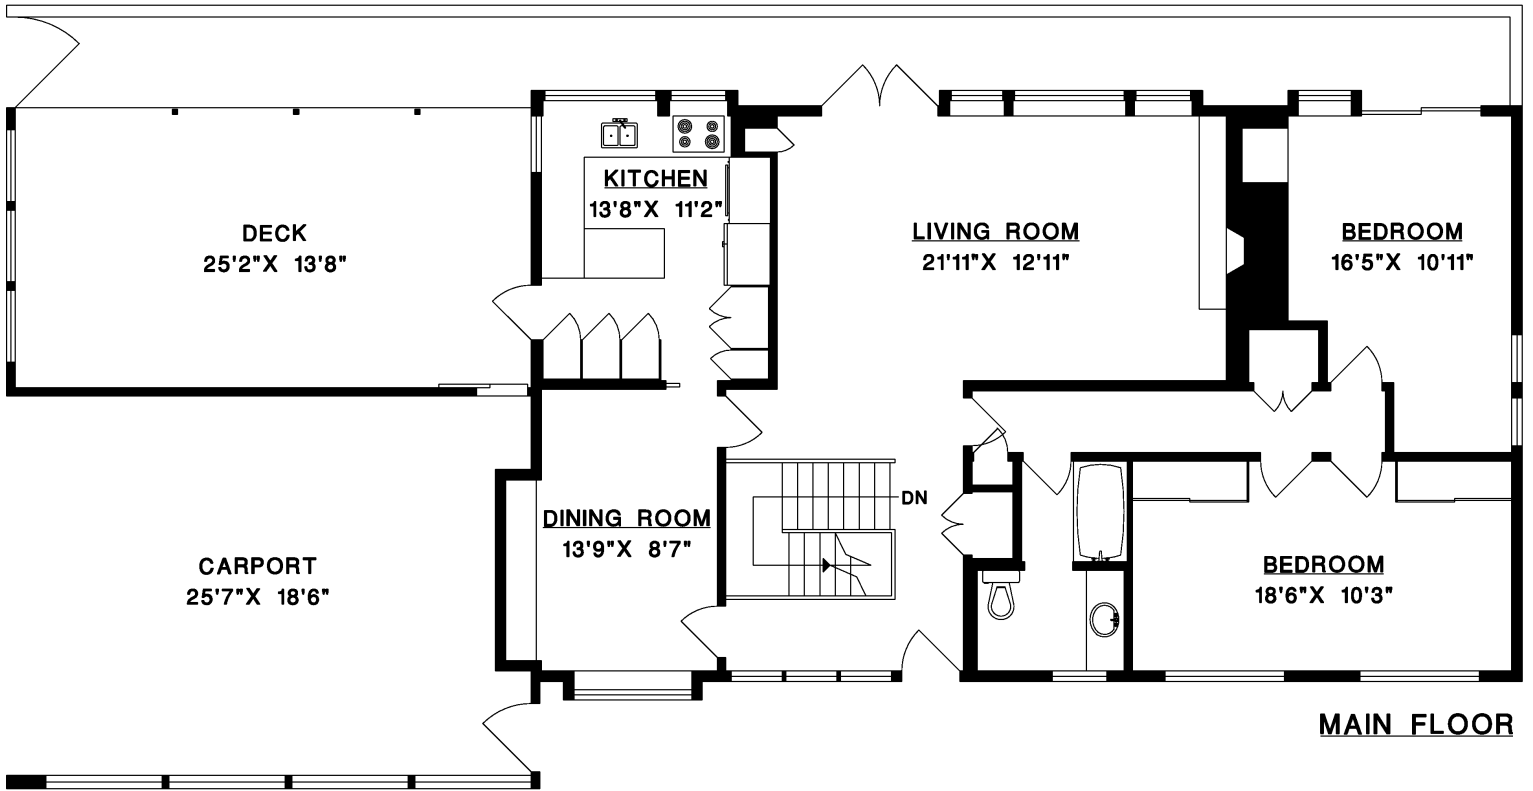

**6243 ST. GEORGES CRESCENT  
 WEST VANCOUVER**

MAIN FLOOR	1,401 SQ.FT.
LOWER FLOOR	1,358 SQ.FT.
<b>TOTAL</b>	<b>2,759 SQ.FT.</b>
CARPORT	476 SQ.FT.
DECK	706 SQ.FT.

**LOWER FLOOR**