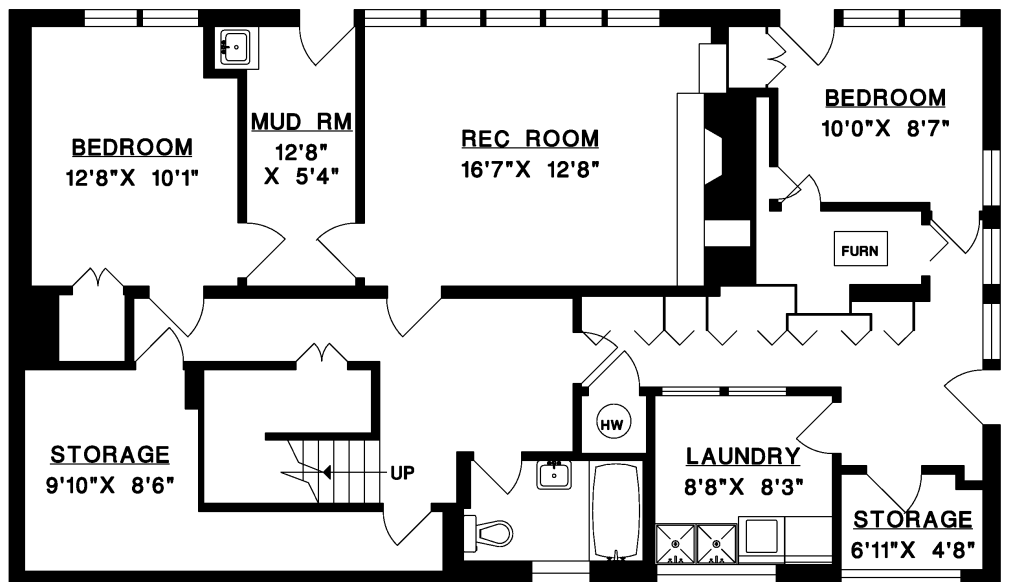

**6243 ST. GEORGES CRESCENT  
 WEST VANCOUVER**

MAIN FLOOR	1,401 SQ.FT.
LOWER FLOOR	1,358 SQ.FT.
<b>TOTAL</b>	<b>2,759 SQ.FT.</b>
CARPORT	476 SQ.FT.
DECK	706 SQ.FT.

**LOWER FLOOR**