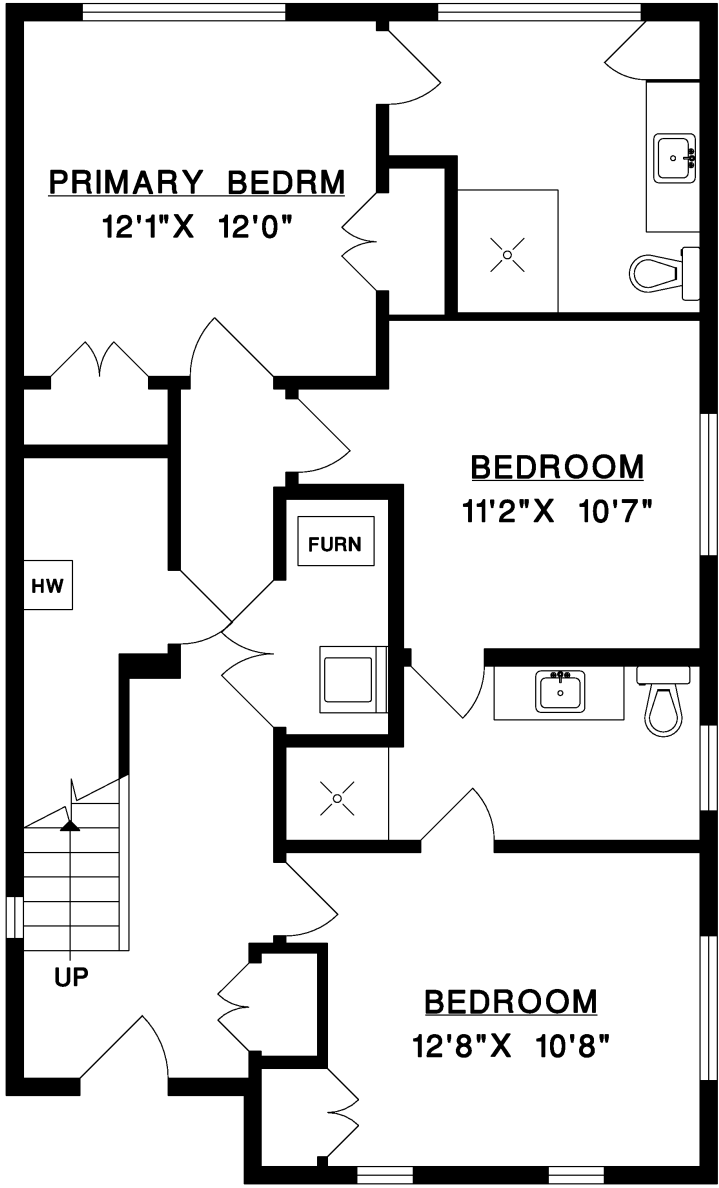

#22 - 415 WEST ESPLANADE
NORTH VANCOUVER

MAIN FLOOR	800 SQ.FT.
LOWER FLOOR	945 SQ.FT.
TOTAL	1,745 SQ.FT.
DECK	232 SQ.FT.

MAIN FLOOR

LOWER FLOOR

Measure Masters Northshore
604 929-8229

SCALE