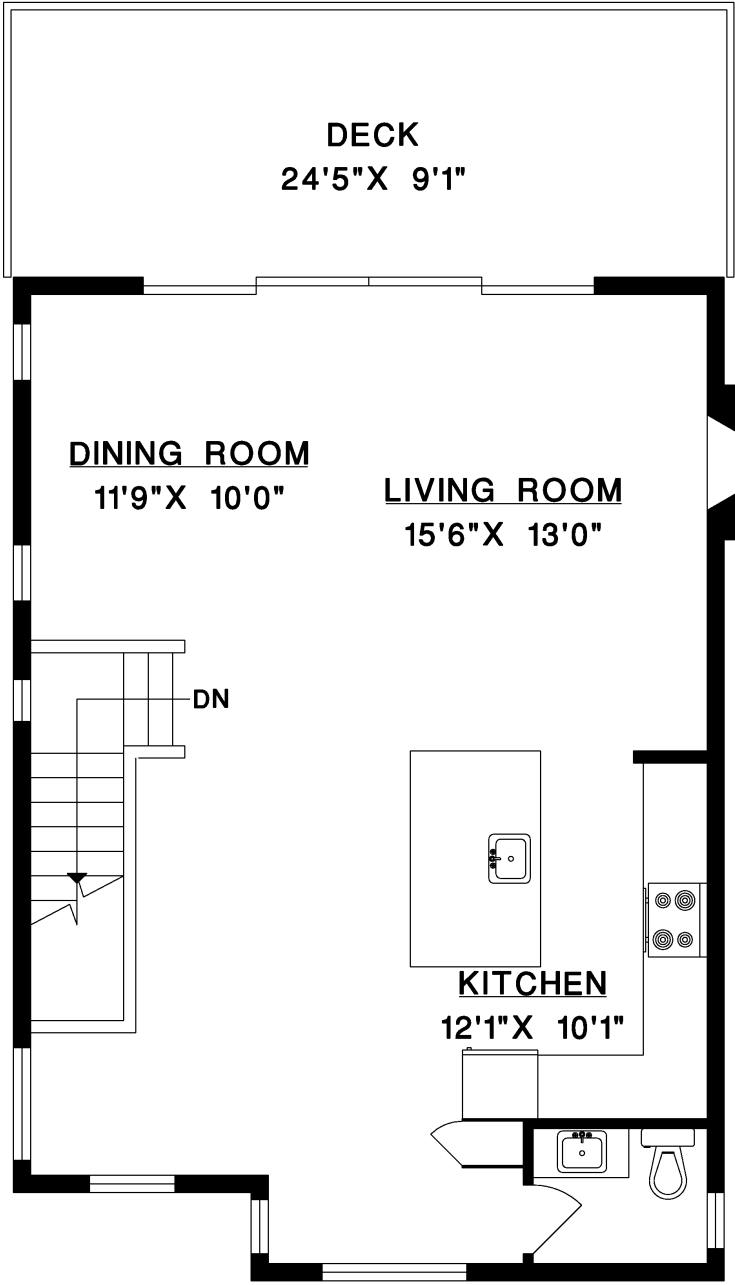

#22 - 415 WEST ESPLANADE
NORTH VANCOUVER

MAIN FLOOR	800 SQ.FT.
LOWER FLOOR	945 SQ.FT.
TOTAL	1,745 SQ.FT.
DECK	232 SQ.FT.

MAIN FLOOR

LOWER FLOOR

Measure Masters Northshore
604 929-8229

SCALE