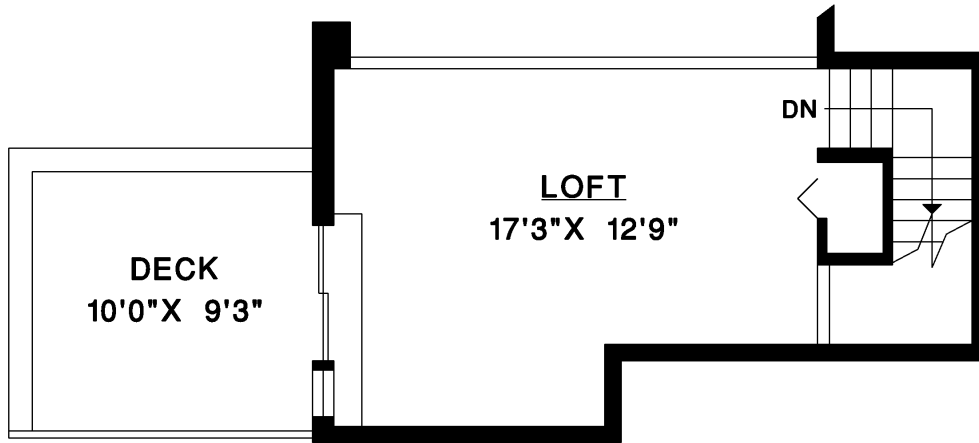

#515 - 580 RAVENWOODS DRIVE
NORTH VANCOUVER

MAIN FLOOR	1,268 SQ.FT.
UPPER FLOOR	282 SQ.FT.
TOTAL	1,550 SQ.FT.
DECKS	255 SQ.FT.

UPPER FLOOR

MAIN FLOOR