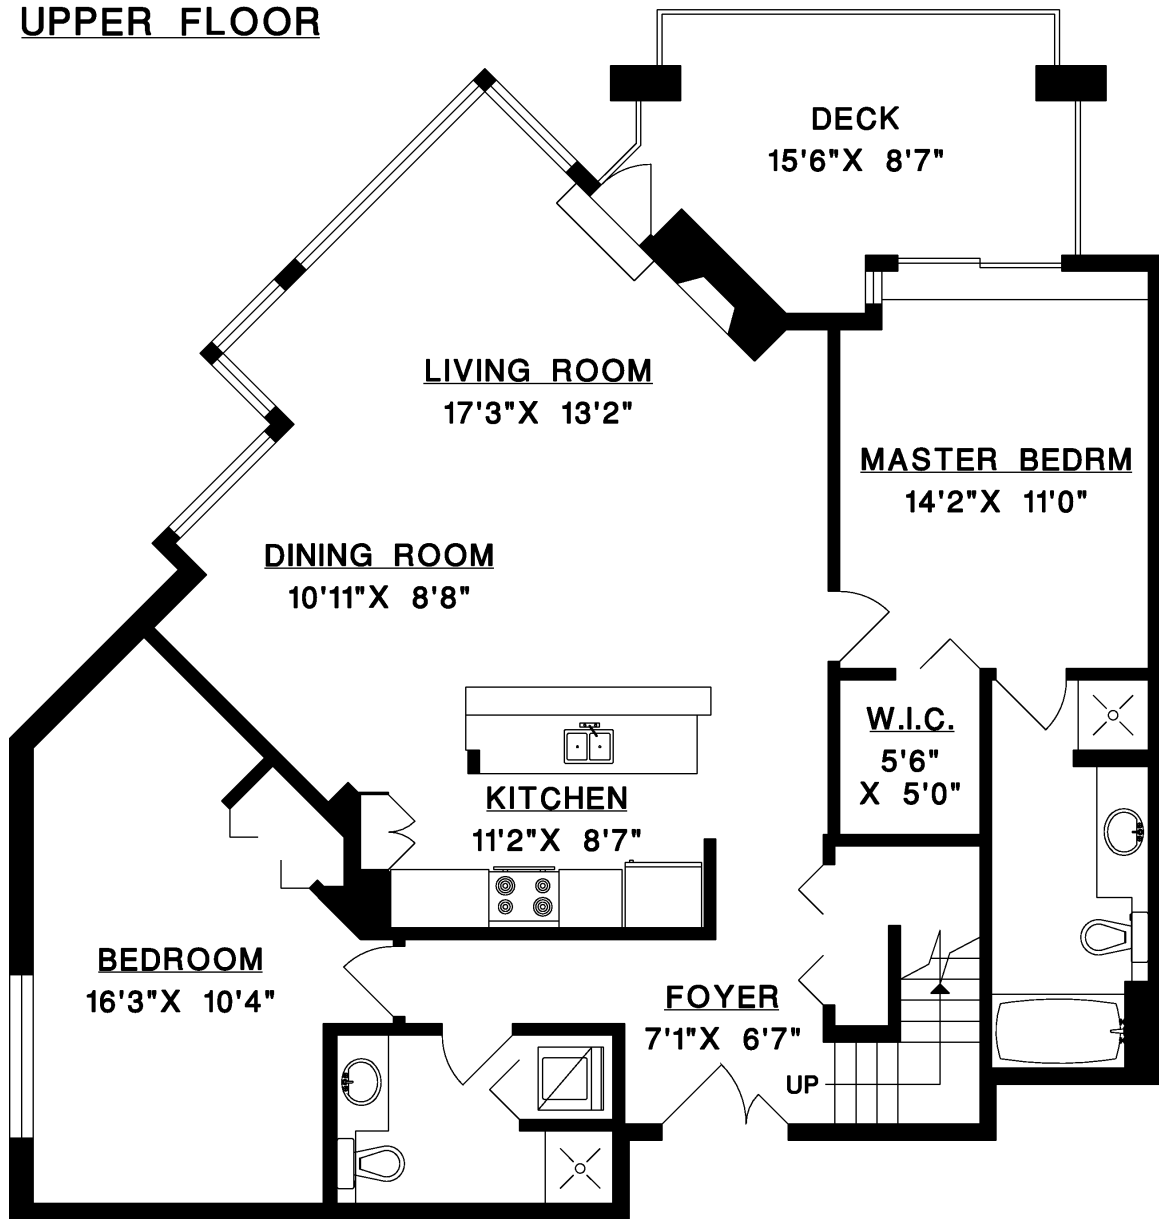

#515 - 580 RAVENWOODS DRIVE
NORTH VANCOUVER

MAIN FLOOR	1,268 SQ.FT.
UPPER FLOOR	282 SQ.FT.
TOTAL	1,550 SQ.FT.
DECKS	255 SQ.FT.

UPPER FLOOR

MAIN FLOOR