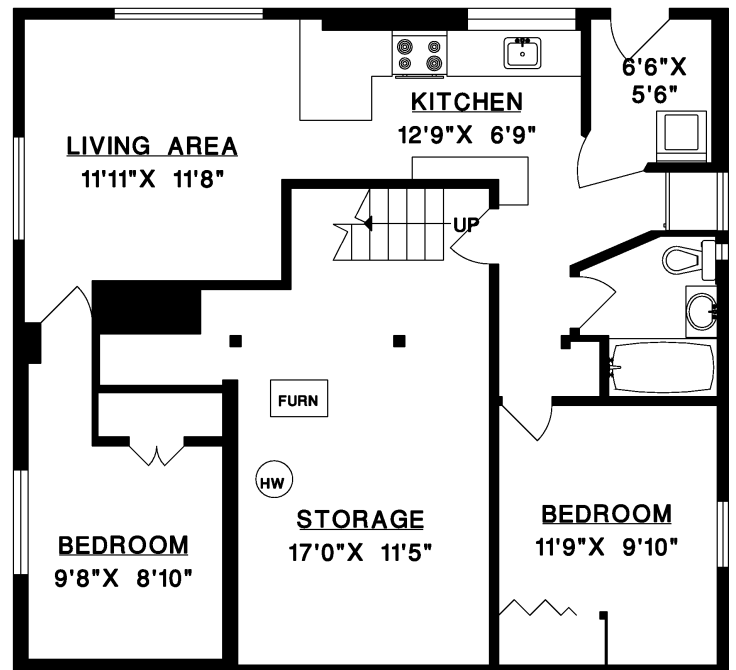

**429 WEST KEITH ROAD  
NORTH VANCOUVER**

MAIN FLOOR	1,019 SQ.FT.
UPPER FLOOR	796 SQ.FT.
LOWER FLOOR	981 SQ.FT.
<b>TOTAL</b>	<b>2,796 SQ.FT.</b>

**UPPER FLOOR**

**MAIN FLOOR**

**LOWER FLOOR**