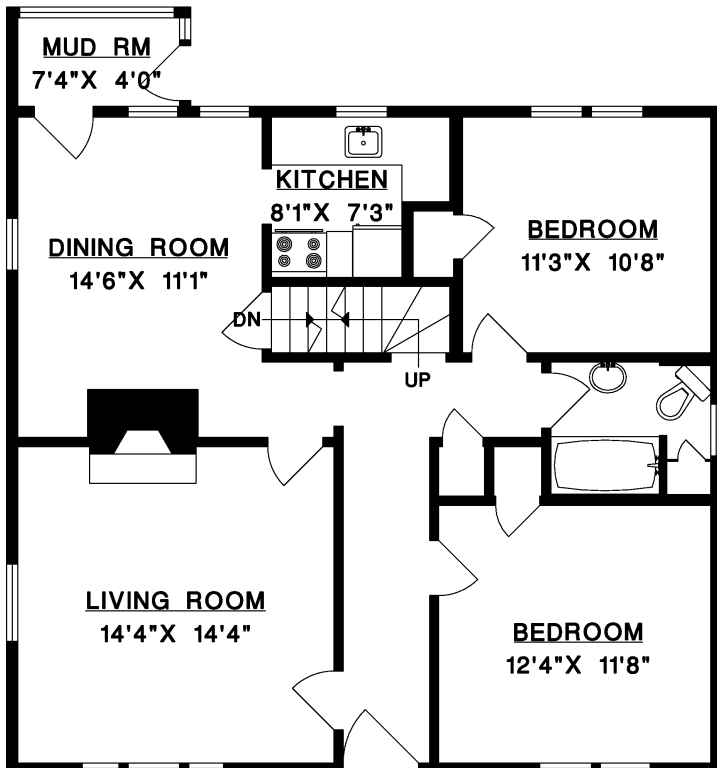

**429 WEST KEITH ROAD  
NORTH VANCOUVER**

MAIN FLOOR	1,019 SQ.FT.
UPPER FLOOR	796 SQ.FT.
LOWER FLOOR	981 SQ.FT.
<b>TOTAL</b>	<b>2,796 SQ.FT.</b>

**UPPER FLOOR**

**MAIN FLOOR**

**LOWER FLOOR**