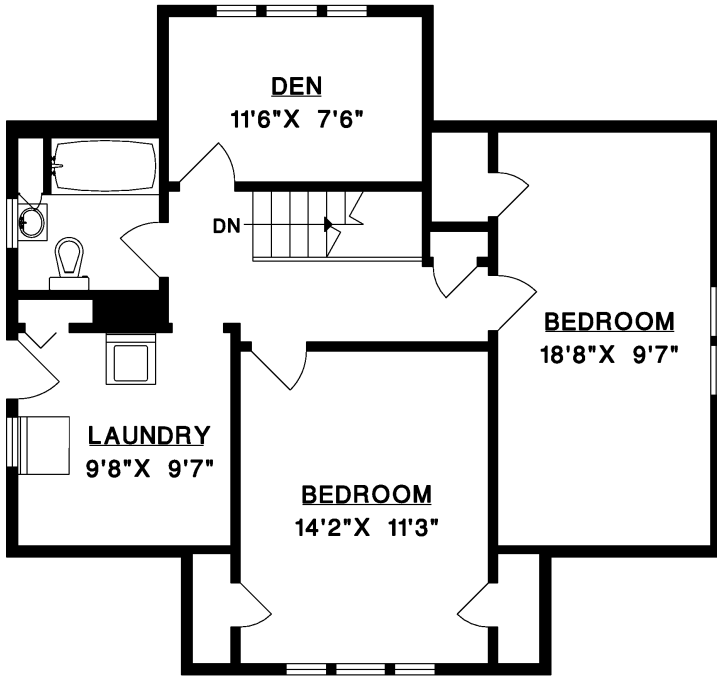

**429 WEST KEITH ROAD  
NORTH VANCOUVER**

MAIN FLOOR	1,019 SQ.FT.
UPPER FLOOR	796 SQ.FT.
LOWER FLOOR	981 SQ.FT.
<b>TOTAL</b>	<b>2,796 SQ.FT.</b>

**UPPER FLOOR**

**MAIN FLOOR**

**LOWER FLOOR**